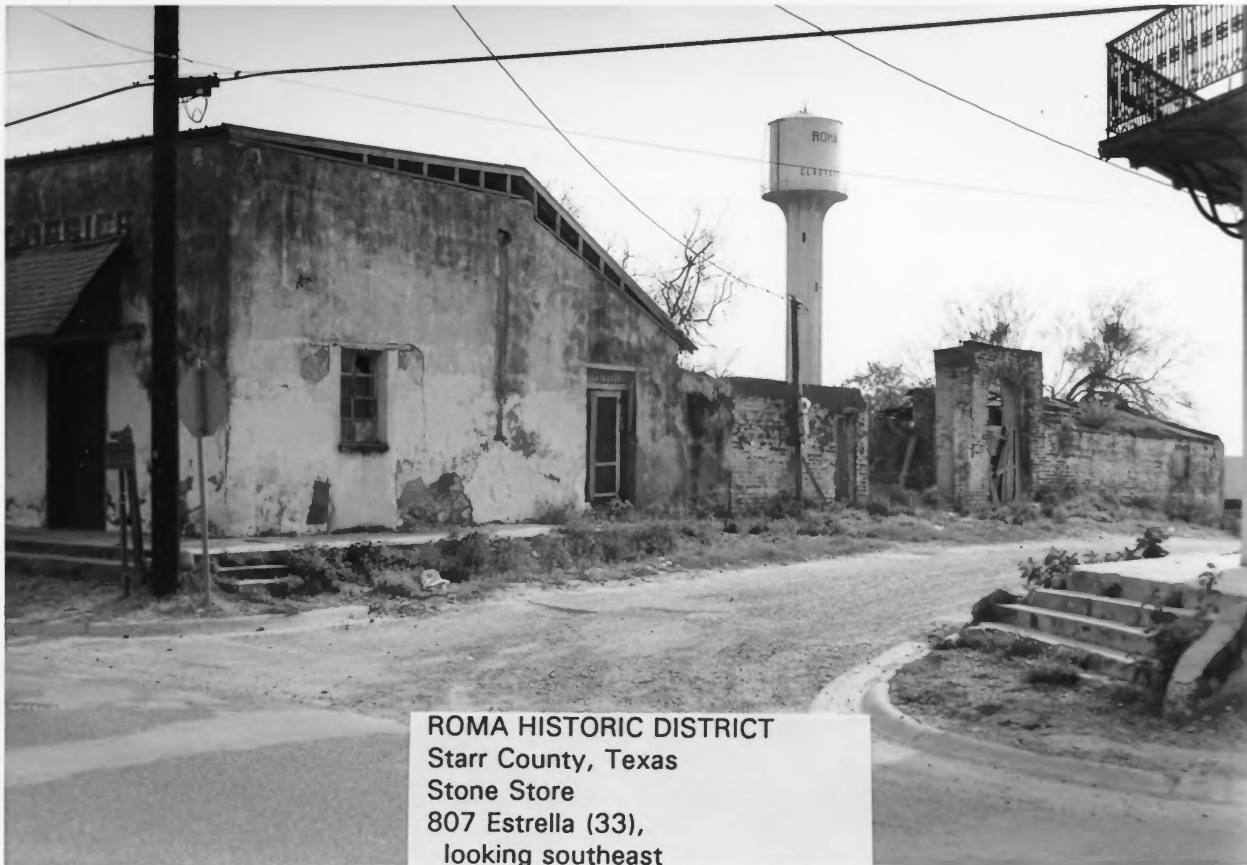

ROMA HISTORIC DISTRICT
Starr County, Texas
Stone Store
807 Estrella (33),
looking southeast
Photo by Karen J. Weitze, 2/14/92