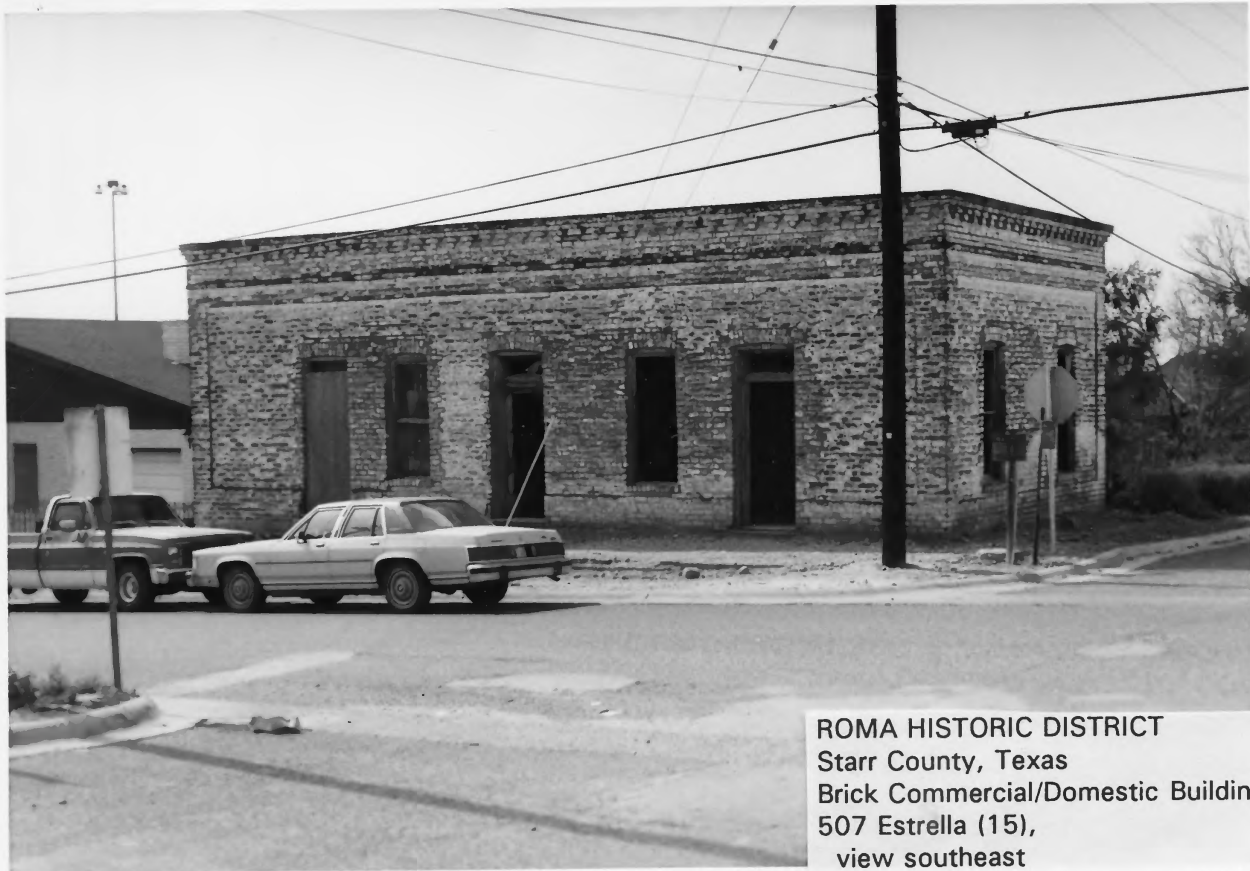

ROMA HISTORIC DISTRICT
Starr County, Texas
Brick Commercial/Domestic Building
507 Estrella (15),
view southeast
Photo by Karen J. Weitze, 2/14/92