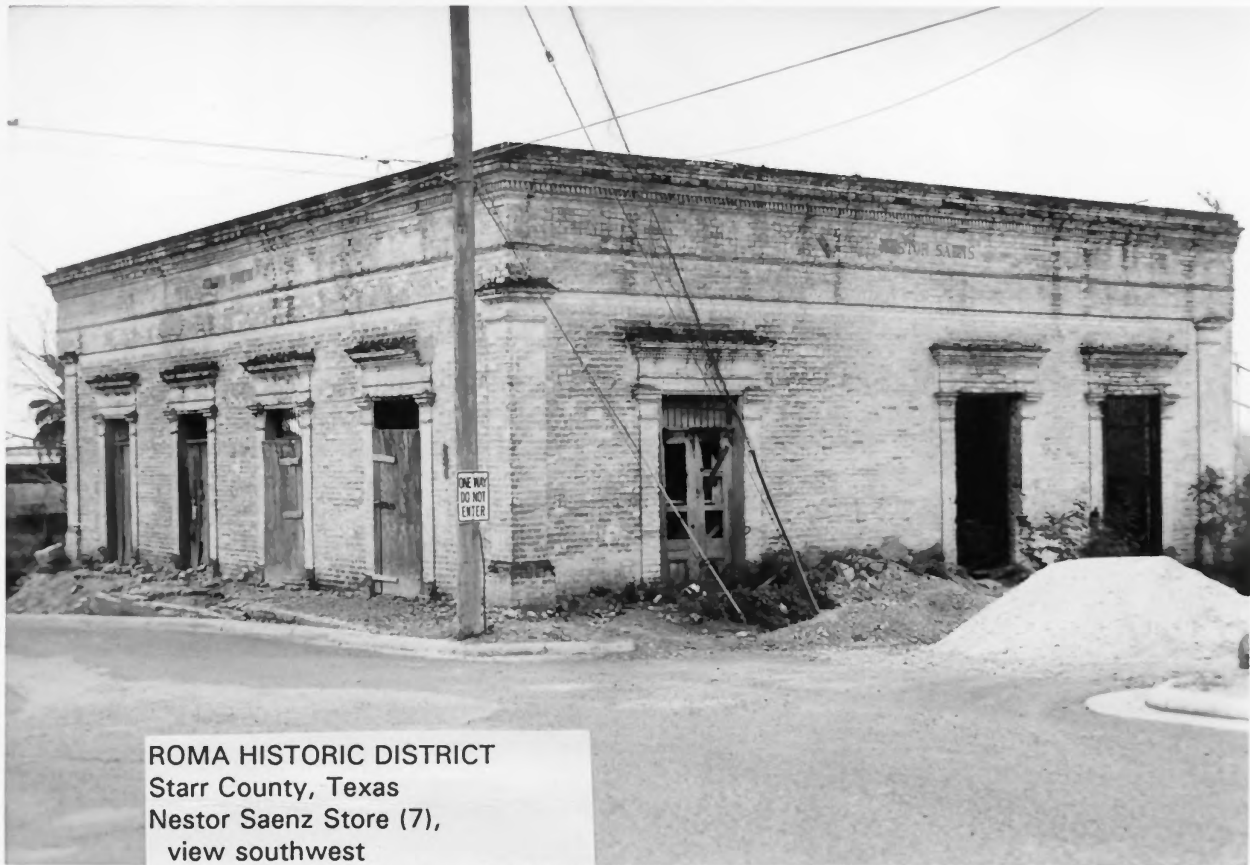

ROMA, TEXAS

PHOTOGRAPHER: KAREN S. WITZEL

2/14/92

NEGATIVE: LOS CAMINOS DEL RIO OFFICE

VIEW SE AUSTIN, TEXAS

MAP REF. # 4

ROMA HISTORIC DISTRICT
Starr County, Texas
Rodriguez House/Warehouse (6),
view southeast
Photo by Karen J. Weitze, 2/14/92

ROMA HISTORIC DISTRICT
Starr County, Texas
Nestor Saenz Store (7),
view southwest
Photo by Karen J. Weitze, 2/14/92

NESTOR SÁENZ STOKES

ROMA - LOS SÁENZ, METROIC DISTRICT

ROMA, TEXAS

PHOTOGRAPHER: KAREN J. WEITBE