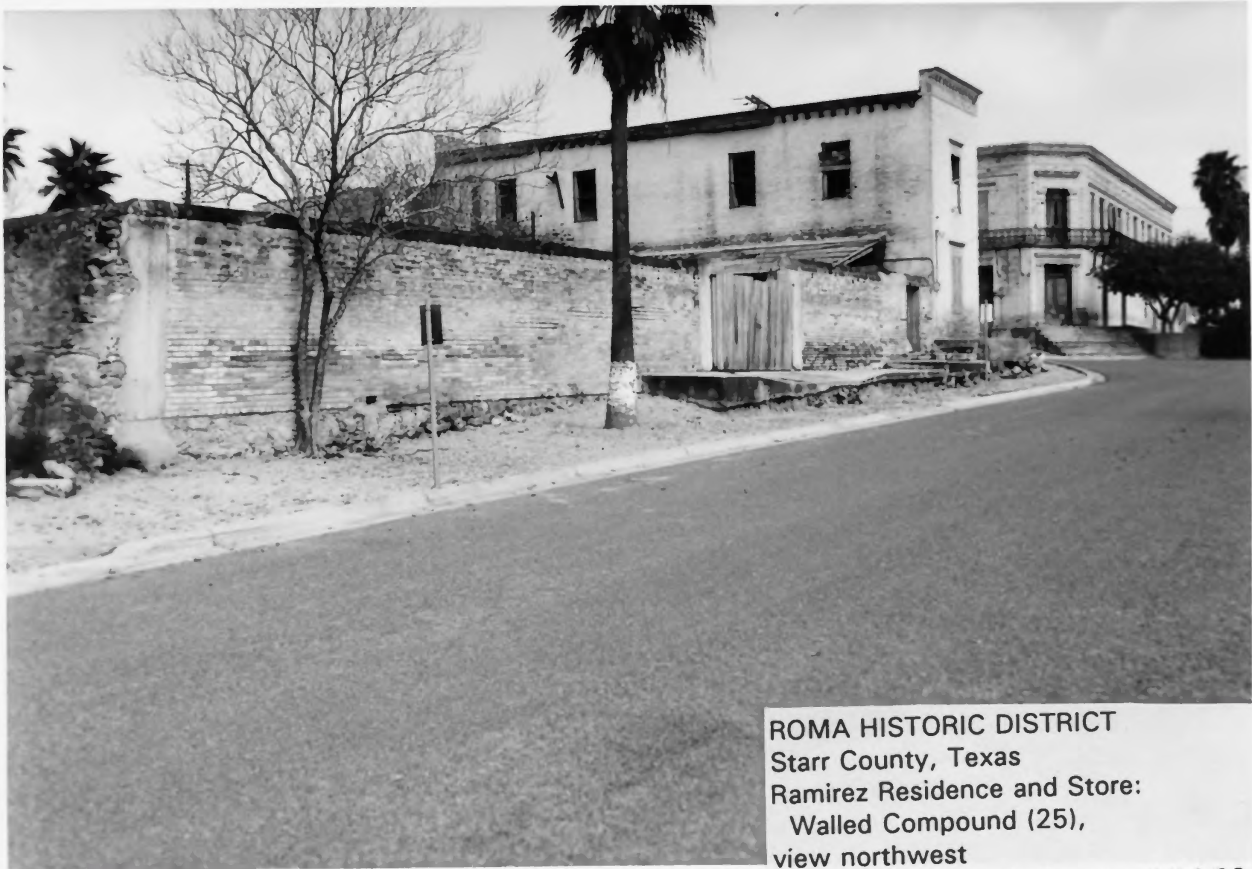

ROMA HISTORIC DISTRICT
Starr County, Texas
Ramirez Residence and Store:
Walled Compound (25),
view northwest
Photo by Michael R. Corbett, 2/14/92