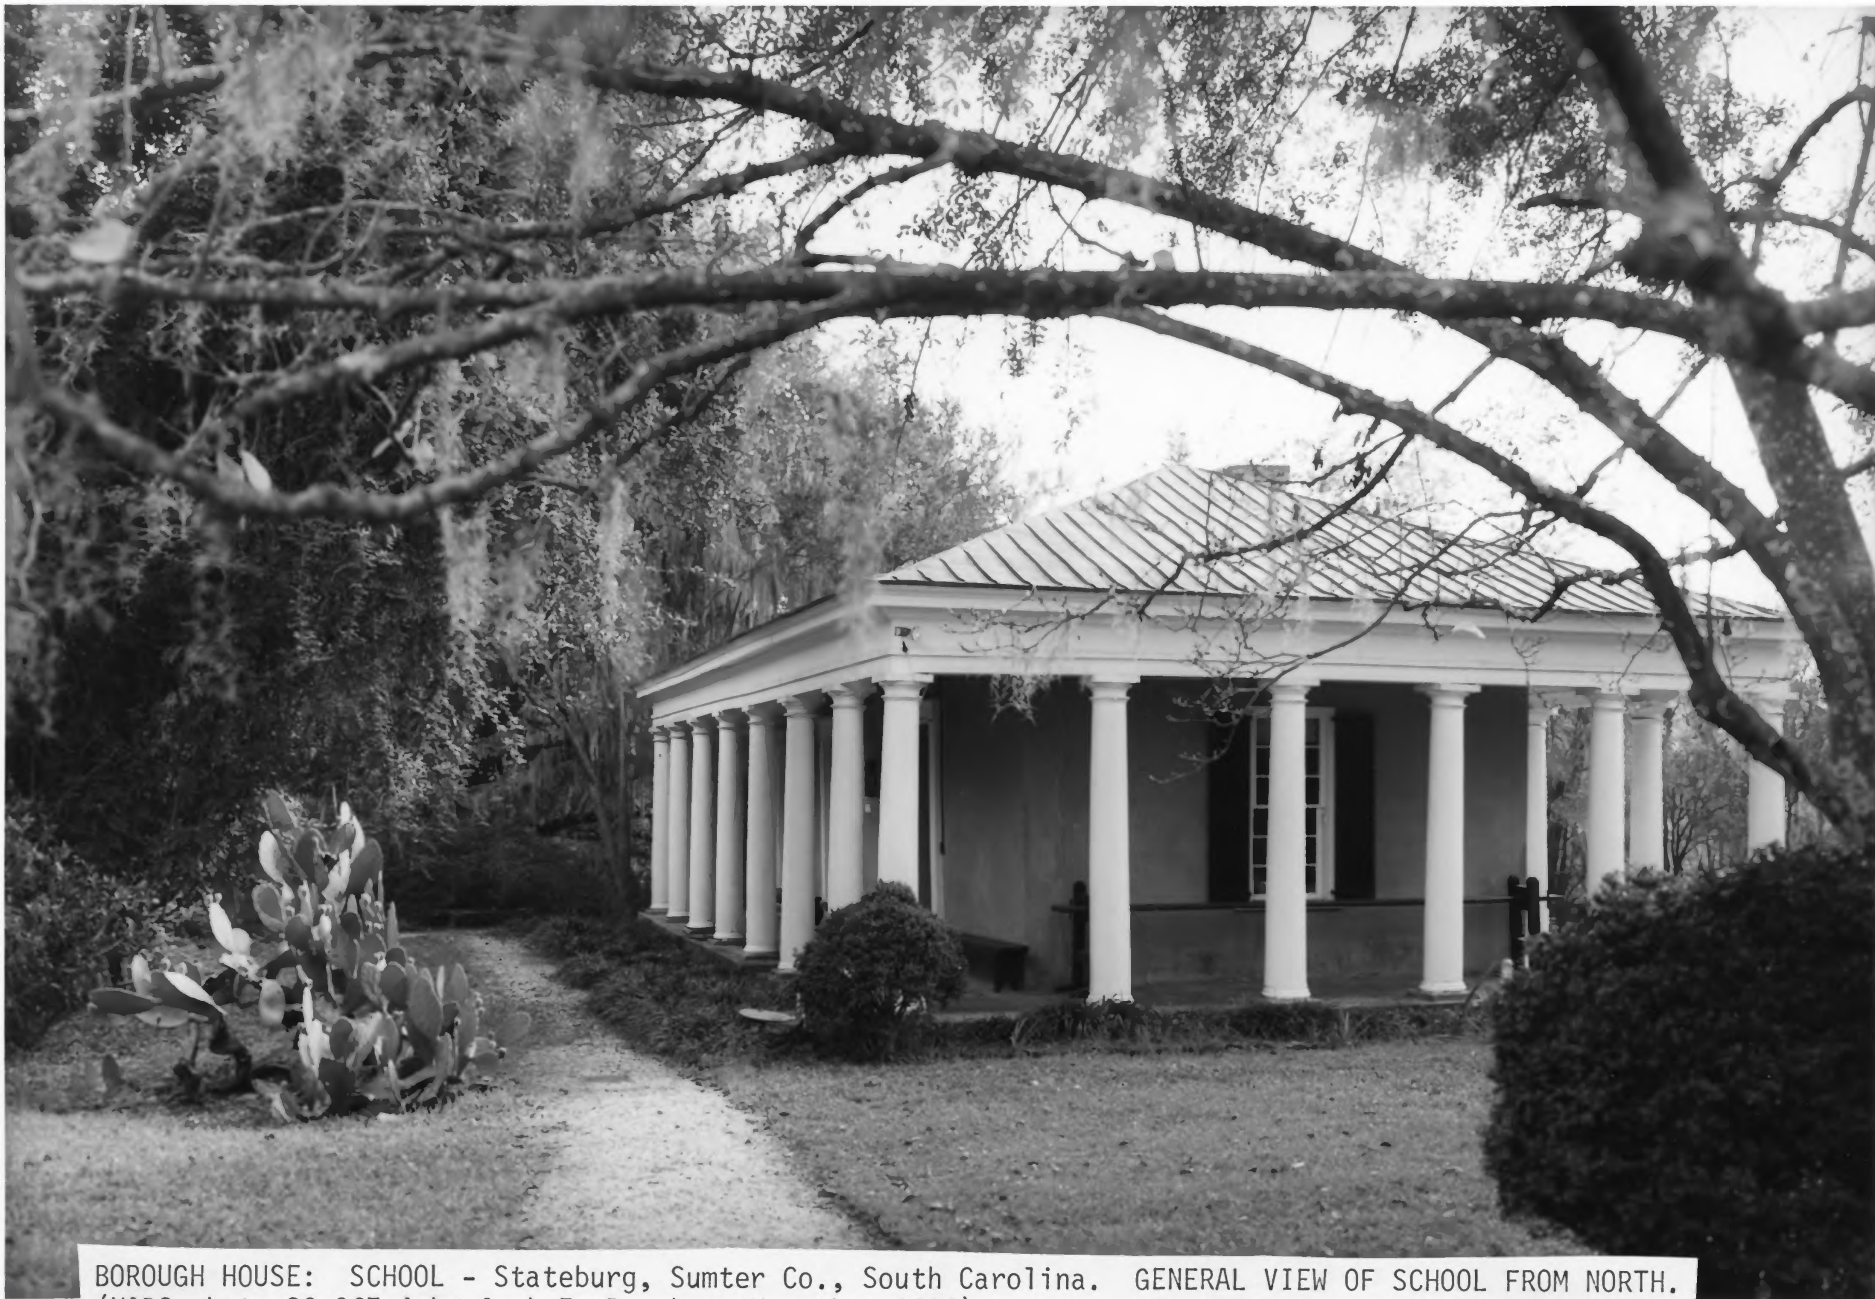

BOROUGH HOUSE: DR. ANDERSON'S OFFICE - Stateburg, Sumter Co., South Carolina. GENERAL VIEW OF OFFICE FROM NORTH (HABS photo SC-242-4 by Jack E. Boucher, May 1985)

BOROUGH HOUSE: SCHOOL - Stateburg, Sumter Co., South Carolina. GENERAL VIEW OF SCHOOL FROM NORTH.
(HABS photo SC-367-4 by Jack E. Boucher, November 1986)

BOROUGH HOUSE: WEAVING HOUSE - Stateburg, Sumter Co., South Carolina. EAST (FRONT) FACADE.
(HABS photo SC-368-2 by Jack E. Boucher, May 1985)

BOROUGH HOUSE: DRY WELL SHELTER - Stateburg, Sumter Co., South Carolina.
(HABS photo SC-364-2 by Jack E. Boucher, May 1985) EAST (FRONT) FACADE.

BOROUGH HOUSE: SUMMER KITCHEN - Stateburg, Sumter Co., South Carolina. GENERAL VIEW FROM NORTH.
(HABS photo SC-366-5 by Jack E. Boucher, May 1985)

BOROUGH HOUSE: COOK'S HOUSE - Stateburg, Sumter Co., South Carolina. SOUTH (FRONT) FACADE.
(HABS photo SC-369-1 by Jack E. Boucher, May 1985)

BOROUGH HOUSE: PLANTATION COMPLEX - Stateburg, Sumter Co., South Carolina. AERIAL VIEW OF MAIN HOUSE AND IMMEDIATE DEPENDENCIES FROM SOUTHEAST. (HABS photo SC-362-64, photocopy of view made by William S. Anderson, June 1979)