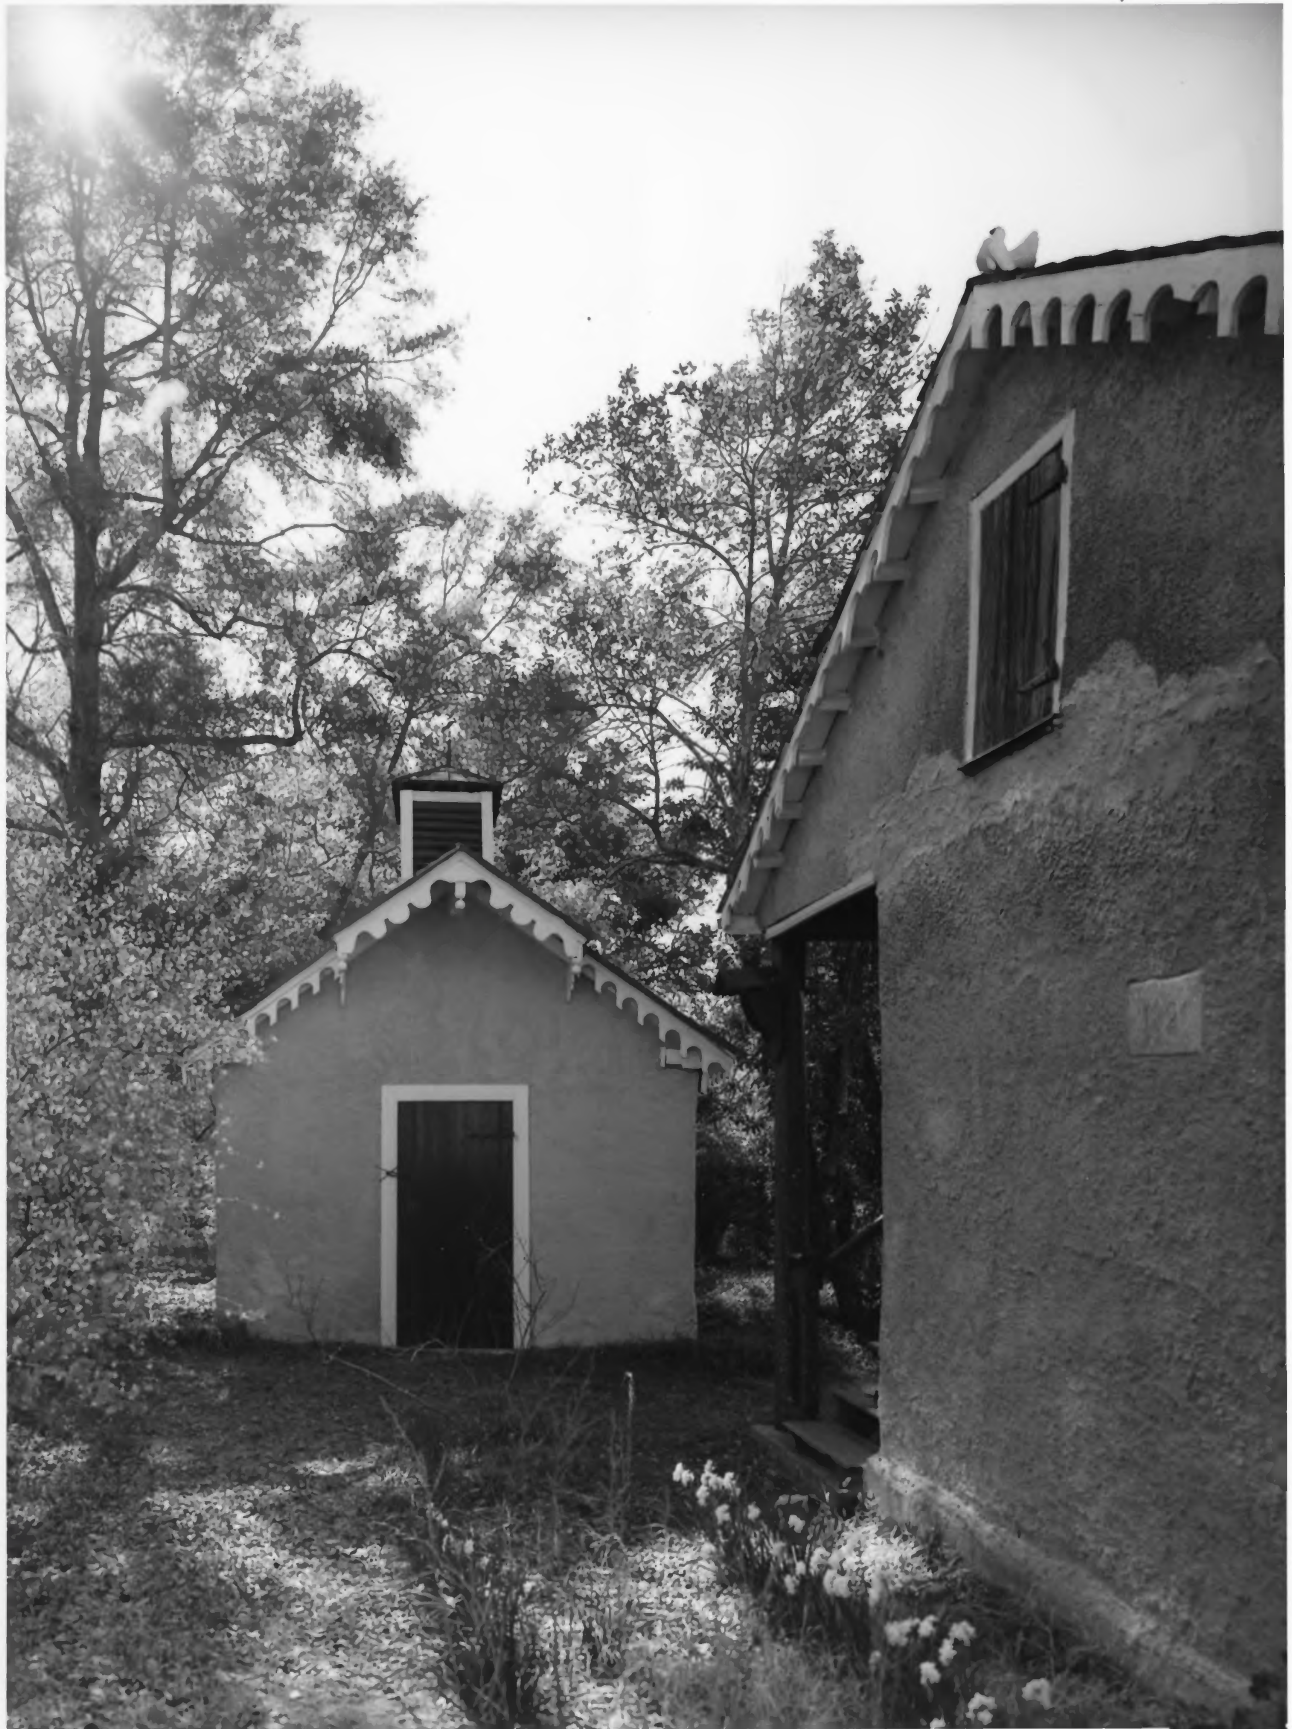

BOROUGH HOUSE: DR. ANDERSON'S OFFICE - Stateburg, Sumter Co., South Carolina. GENERAL VIEW OF OFFICE FROM NORTH (HABS photo SC-242-4 by Jack E. Boucher, May 1985)

BOROUGH HOUSE: SCHOOL - Stateburg, Sumter Co., South Carolina. GENERAL VIEW OF SCHOOL FROM NORTH.
(HABS photo SC-367-4 by Jack E. Boucher, November 1986)

BOROUGH HOUSE: WEAVING HOUSE - Stateburg, Sumter Co., South Carolina. EAST (FRONT) FACADE.
(HABS photo SC-368-2 by Jack E. Boucher, May 1985)

BOROUGH HOUSE: DRY WELL SHELTER - Stateburg, Sumter Co., South Carolina.
(HABS photo SC-364-2 by Jack E. Boucher, May 1985) EAST (FRONT) FACADE.

BOROUGH HOUSE: SUMMER KITCHEN - Stateburg, Sumter Co., South Carolina. GENERAL VIEW FROM NORTH.
(HABS photo SC-366-5 by Jack E. Boucher, May 1985)

BOROUGH HOUSE: COOK'S HOUSE - Stateburg, Sumter Co., South Carolina. SOUTH (FRONT) FACADE.
(HABS photo SC-369-1 by Jack E. Boucher, May 1985)