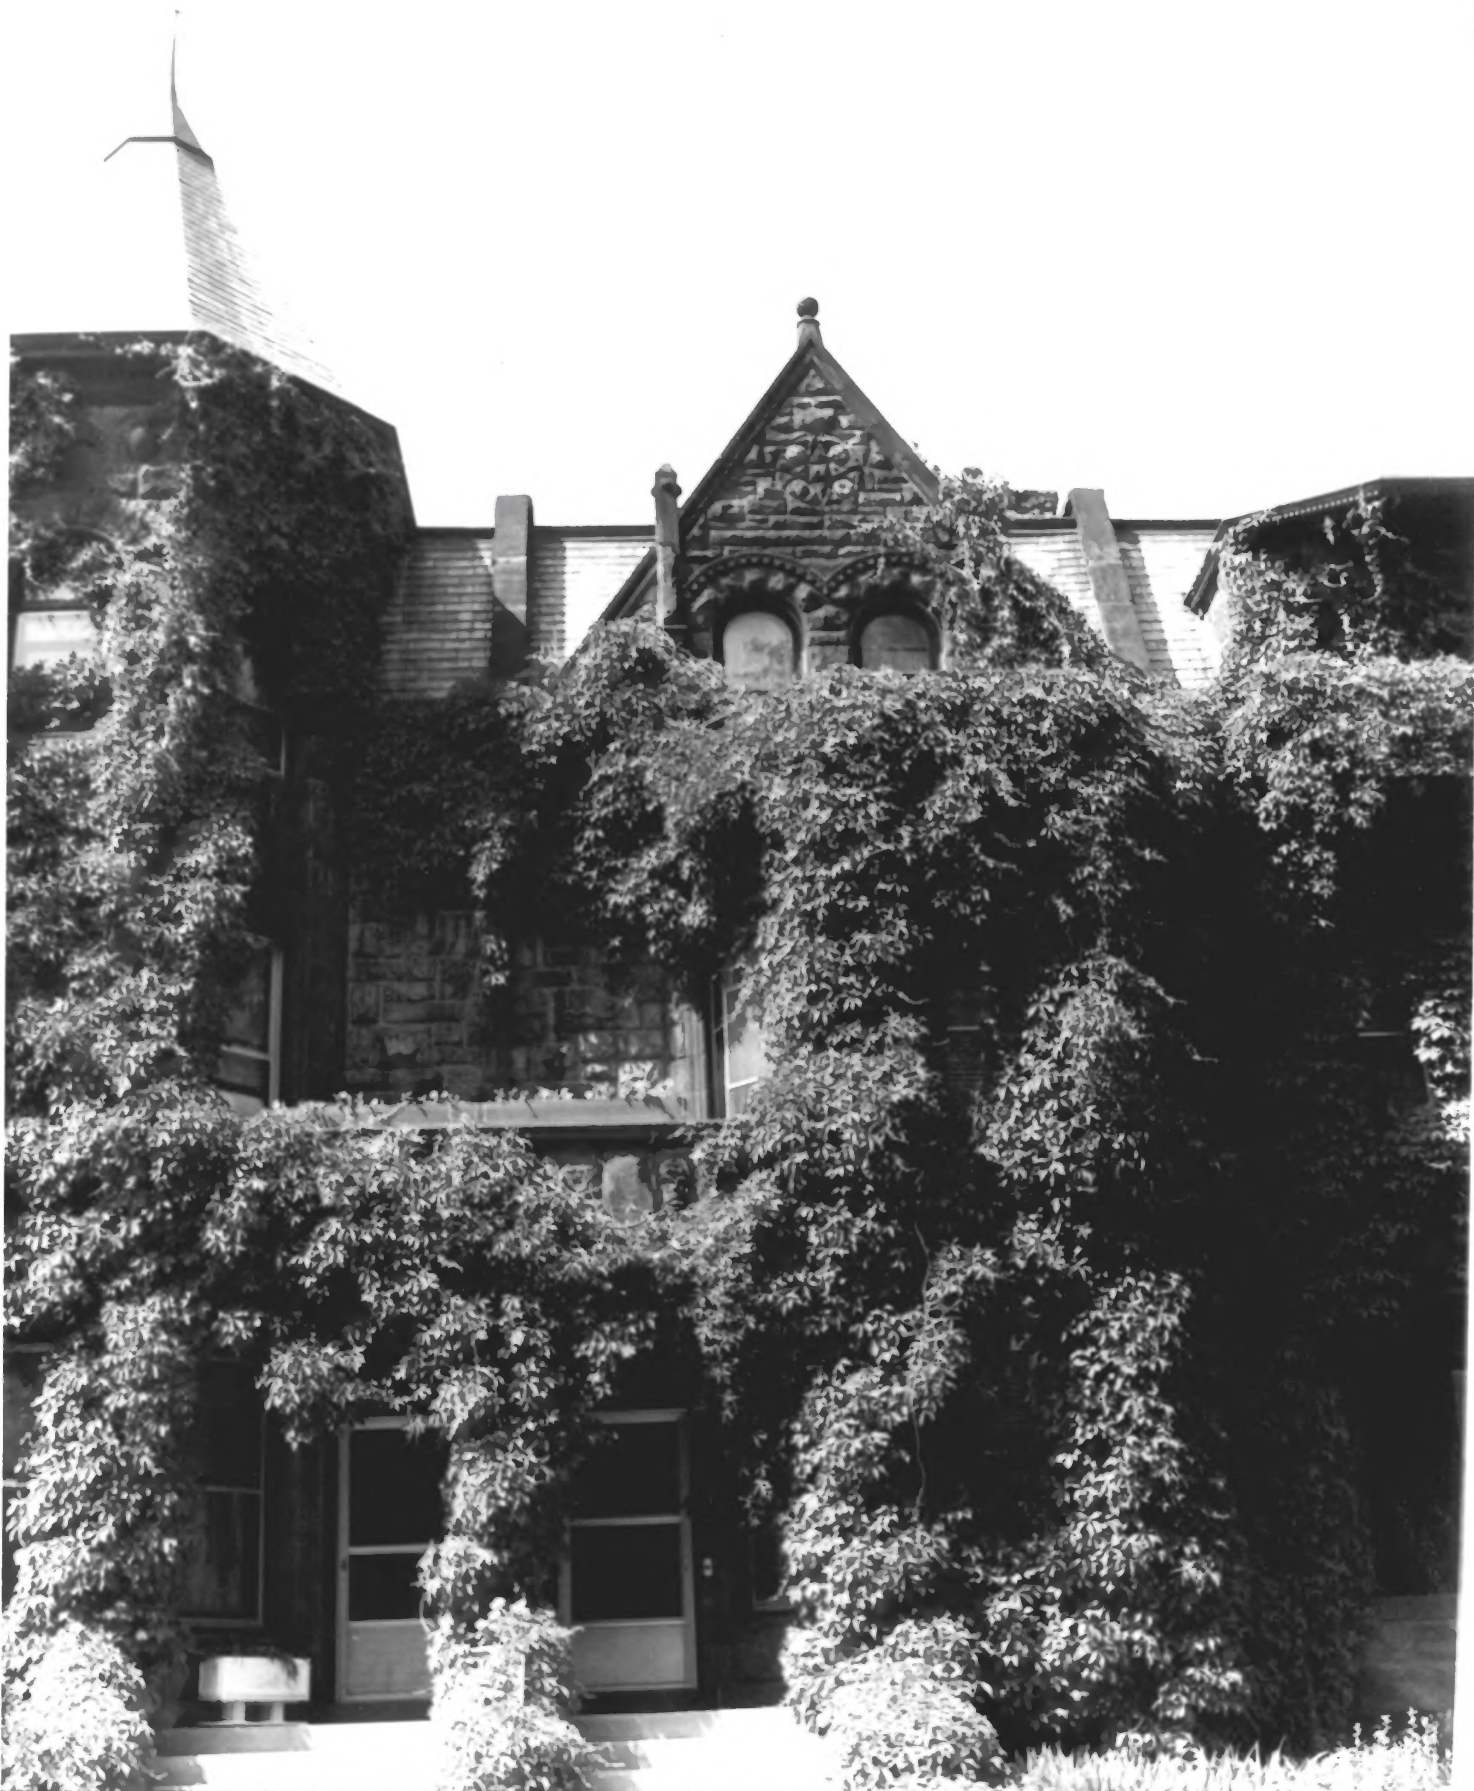

F. Scott Fitzgerald Houses (Summit Terrace), St. Paul, Minnesota

NPS Photo 1971

F. Scott Fitzgerald House (Summit Terrace), St. Paul, Minnesota

NPS Photo 1971

F. Scott Fitzgerald House, St. Paul, Minnesota (No. 593 Summit Avenue),
Fitzgerald family residence, 1914-1918)

NPS Photo 1971

F. Scott Fitzgerald House, 599 Summit Avenue, St. Paul, Minnesota NPS Photo, 1971

File

Scott Fitzgerald House,
St. Paul, Ramsey County, MN
Courtesy of HAAS

F. Scott Fitzgerald House, St. Paul, Minnesota
(staircase at No. 599 Summit Avenue)