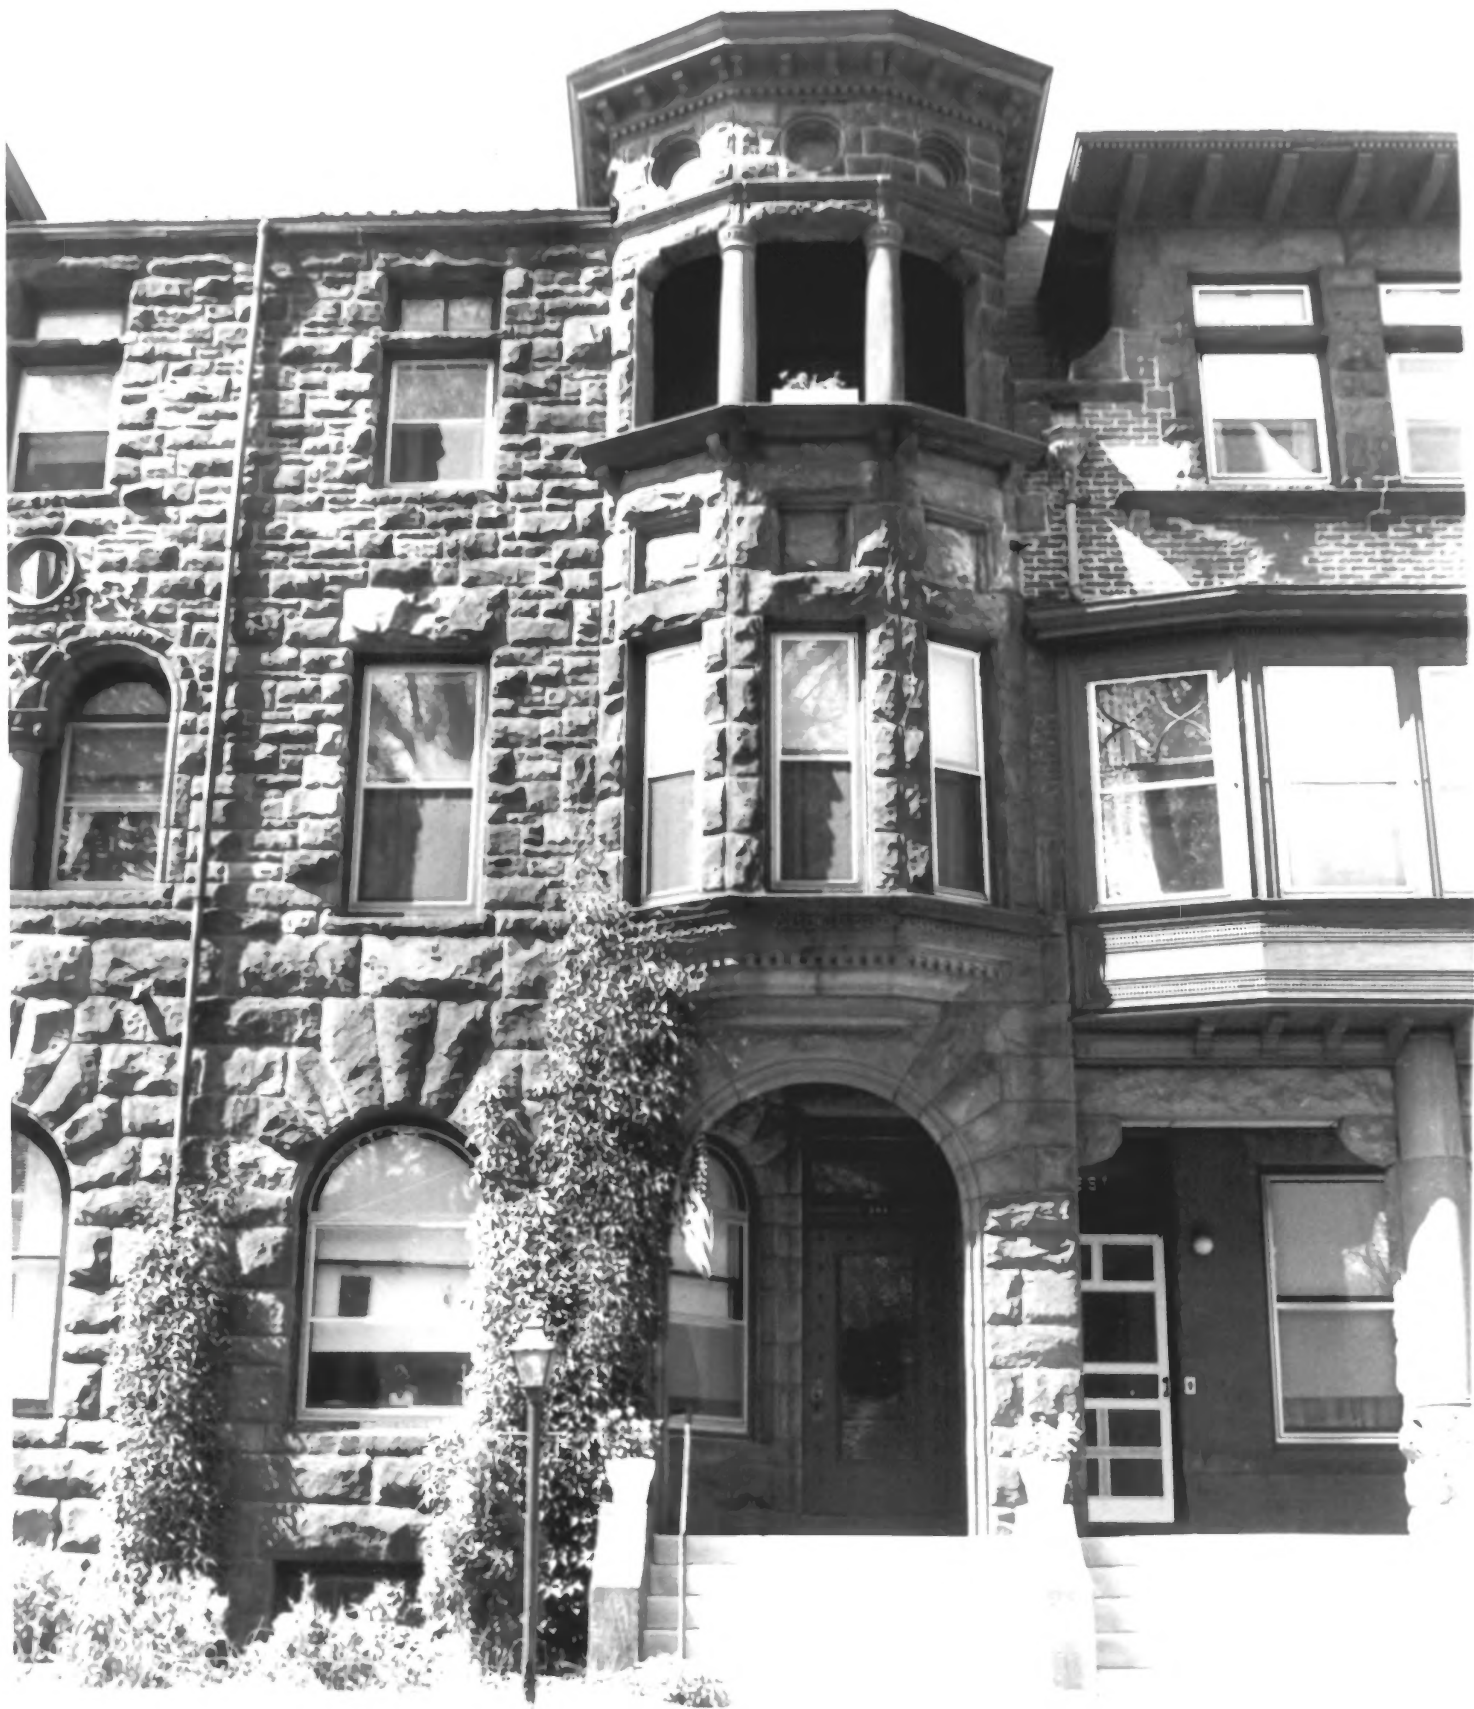

F. Scott Fitzgerald Houses (Summit Terrace), St. Paul, Minnesota

NPS Photo 1971

F. Scott Fitzgerald House (Summit Terrace), St. Paul, Minnesota

NPS Photo 1971

F. Scott Fitzgerald House, St. Paul, Minnesota (No. 593 Summit Avenue),
Fitzgerald family residence, 1914-1918)

NPS Photo 1971

F. Scott Fitzgerald House, 599 Summit Avenue, St. Paul, Minnesota NPS Photo, 1971

File

Scott Fitzgerald House,
St. Paul, Ramsey County, MN
Courtesy of HAAS

F. Scott Fitzgerald House, St. Paul, Minnesota
(staircase at No. 599 Summit Avenue)