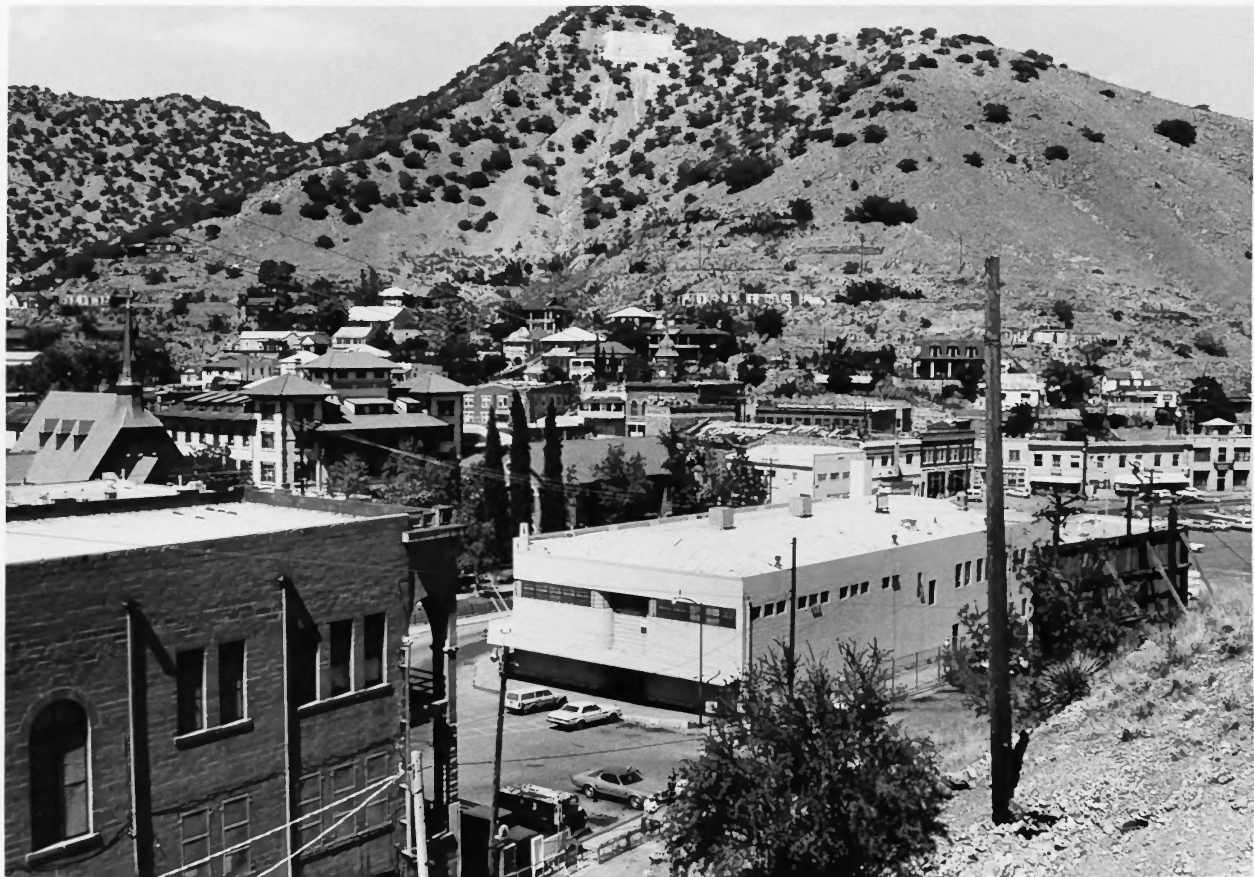

Phelps Dodge General Office Building  
Copper Queen Plaza  
Bisbee, Arizona

Photo No. 1

By: George R. Adams, AASLH

Negative at: HSS, HCRS

Date: May 1978

View: From south, showing front  
(south) facade.

Phelps Dodge General Office Building  
Copper Queen Plaza  
Bisbee, Arizona

Photo No. 2

By: George R. Adams, AASLH

Negative at: HSS, HCRS

Date: May 1978

View: From southwest, showing setting  
of General Office Building (its roof  
is visible in center of photo).

Phelps Dodge General Office Building  
Copper Queen Plaza  
Bisbee, Arizona

Photo No. 3

Courtesy: Arizona State Parks, Phoenix  
Date: 1971

View: From southeast, showing portion  
of south side and east end.