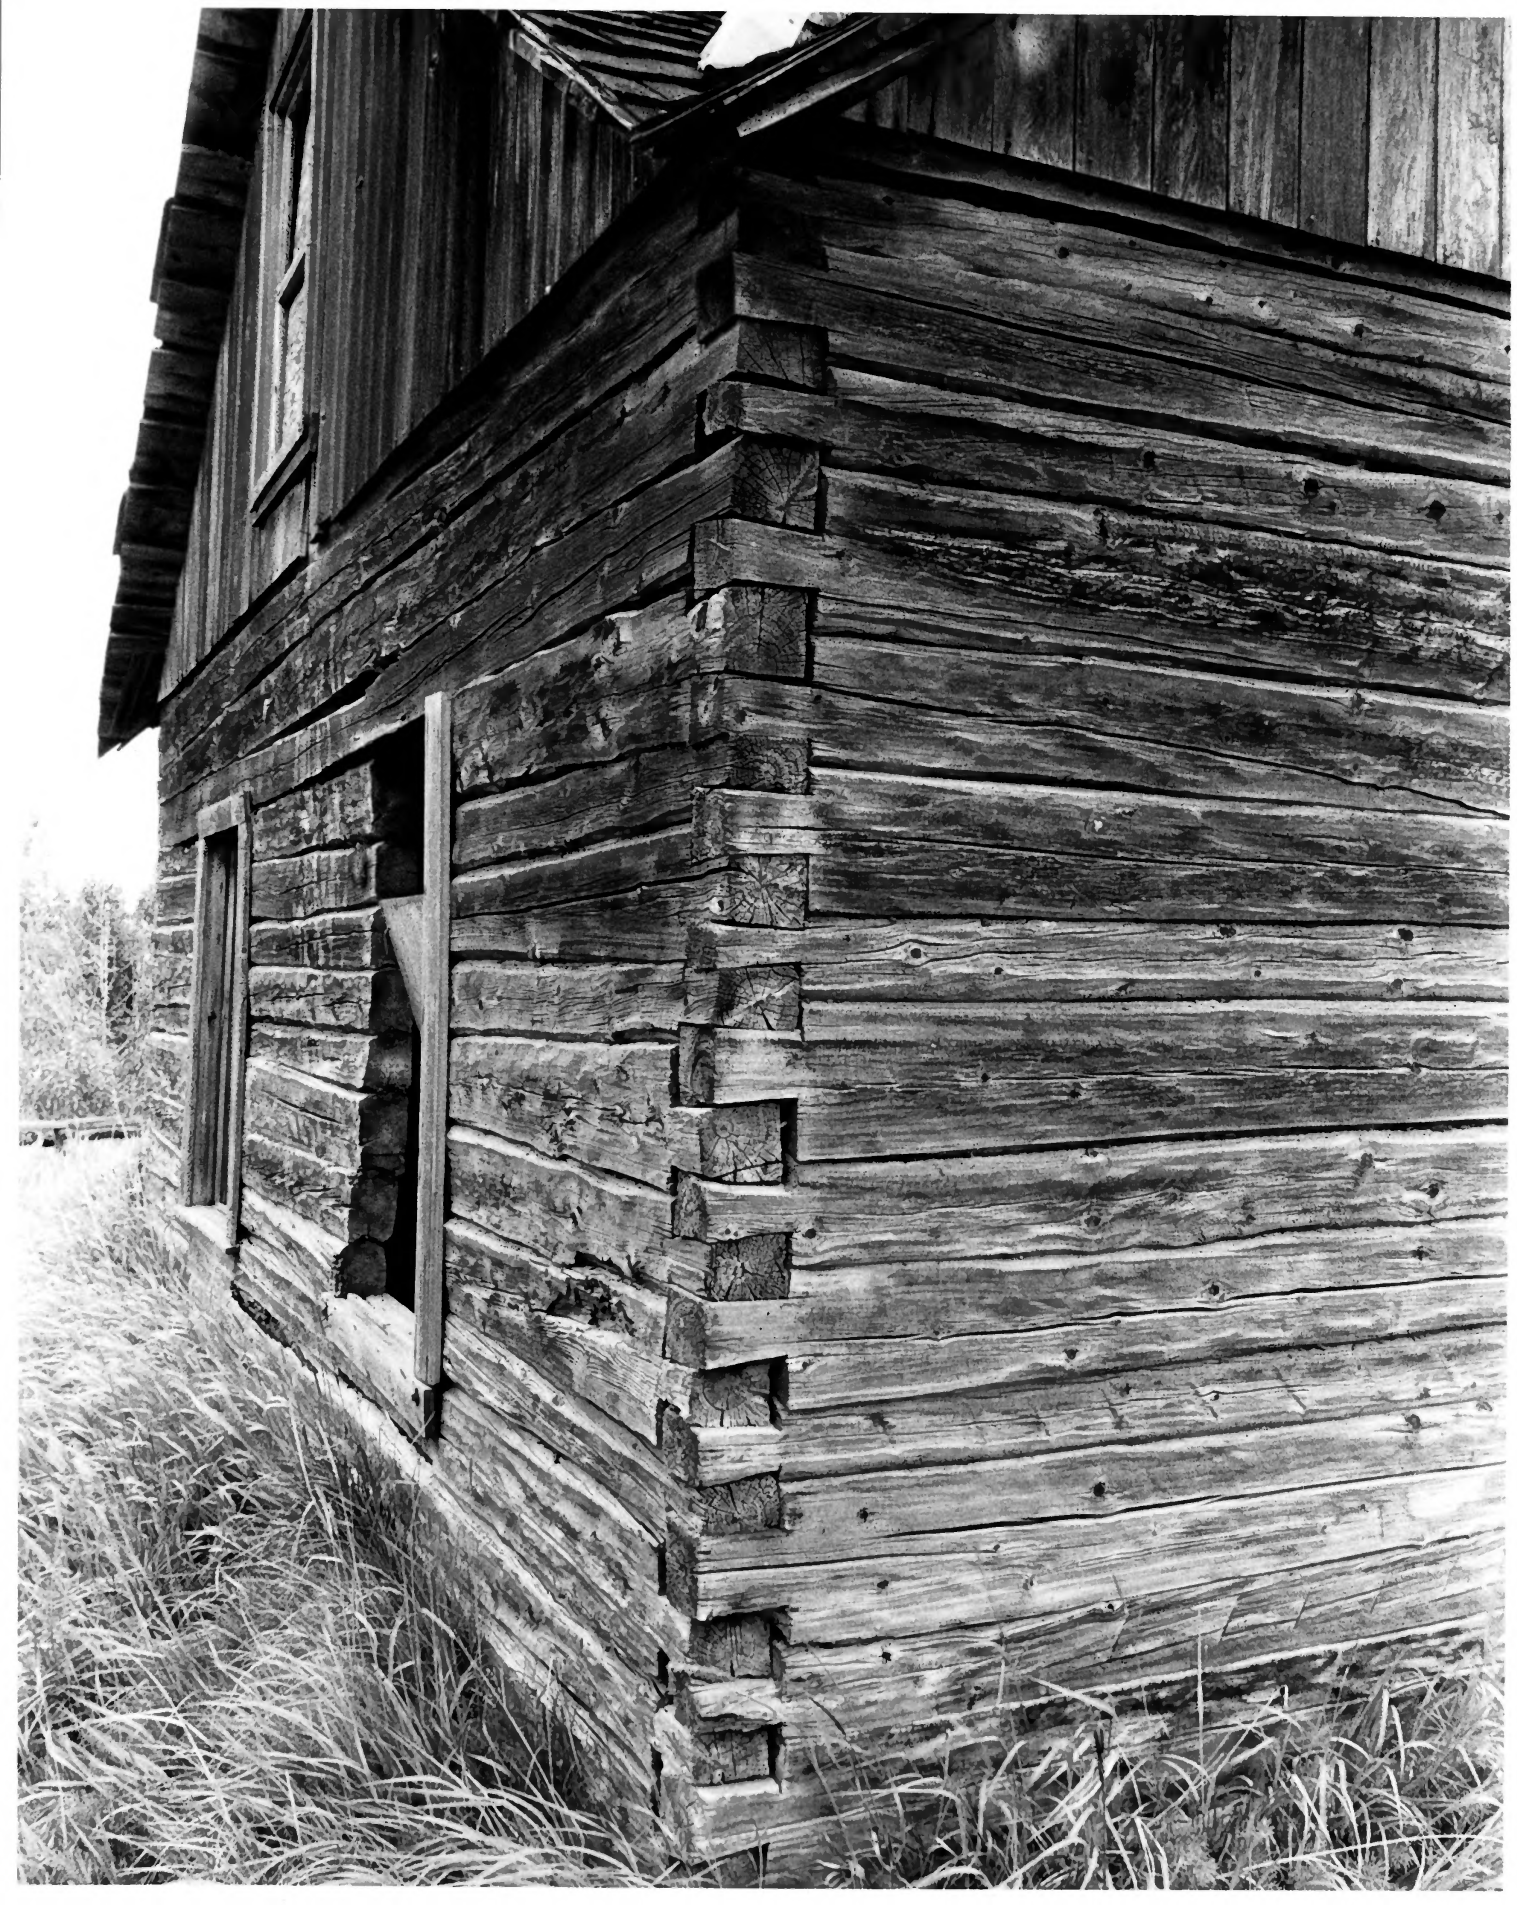

North and West elevation-door on west

Chapel of St. Nicholas

Holy Assumption Orthodox Church  
Kenai, Alaska  
National Historic Landmark

Photographer: David Anderson

June 1984

NPS (ARO) *Photo*

East elevation