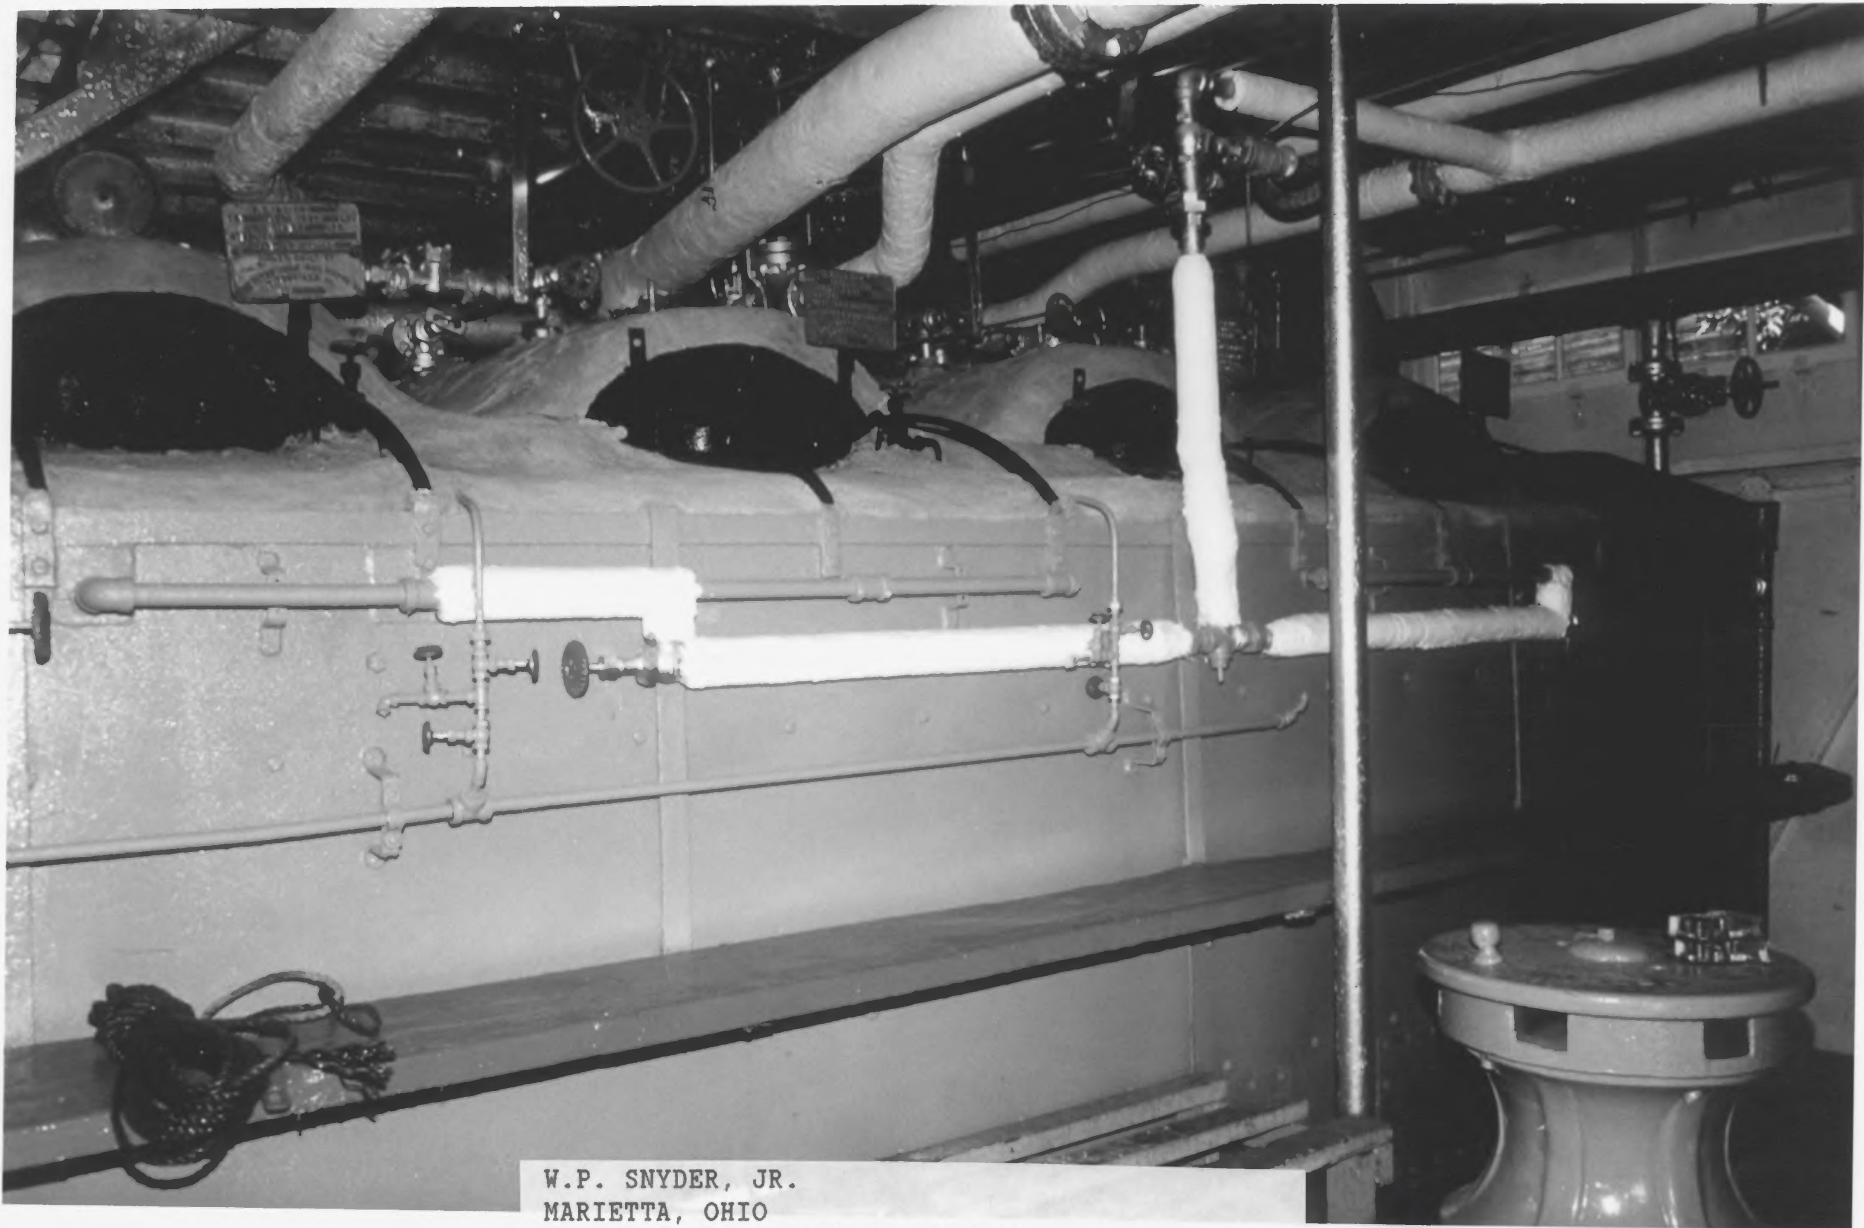

MARIETTA, OHIO

Owner: OHIO HISTORICAL SOCIETY

STARBOARD BROADSIDE VIEW

AT OHIO RIVER MUSEUM

Photo #2 by KEVIN J. FOSTER, OCTOBER 12, 1988

Courtesy of: NATIONAL PARK SERVICE

W.P. SNYDER, JR.

MARIETTA, OHIO