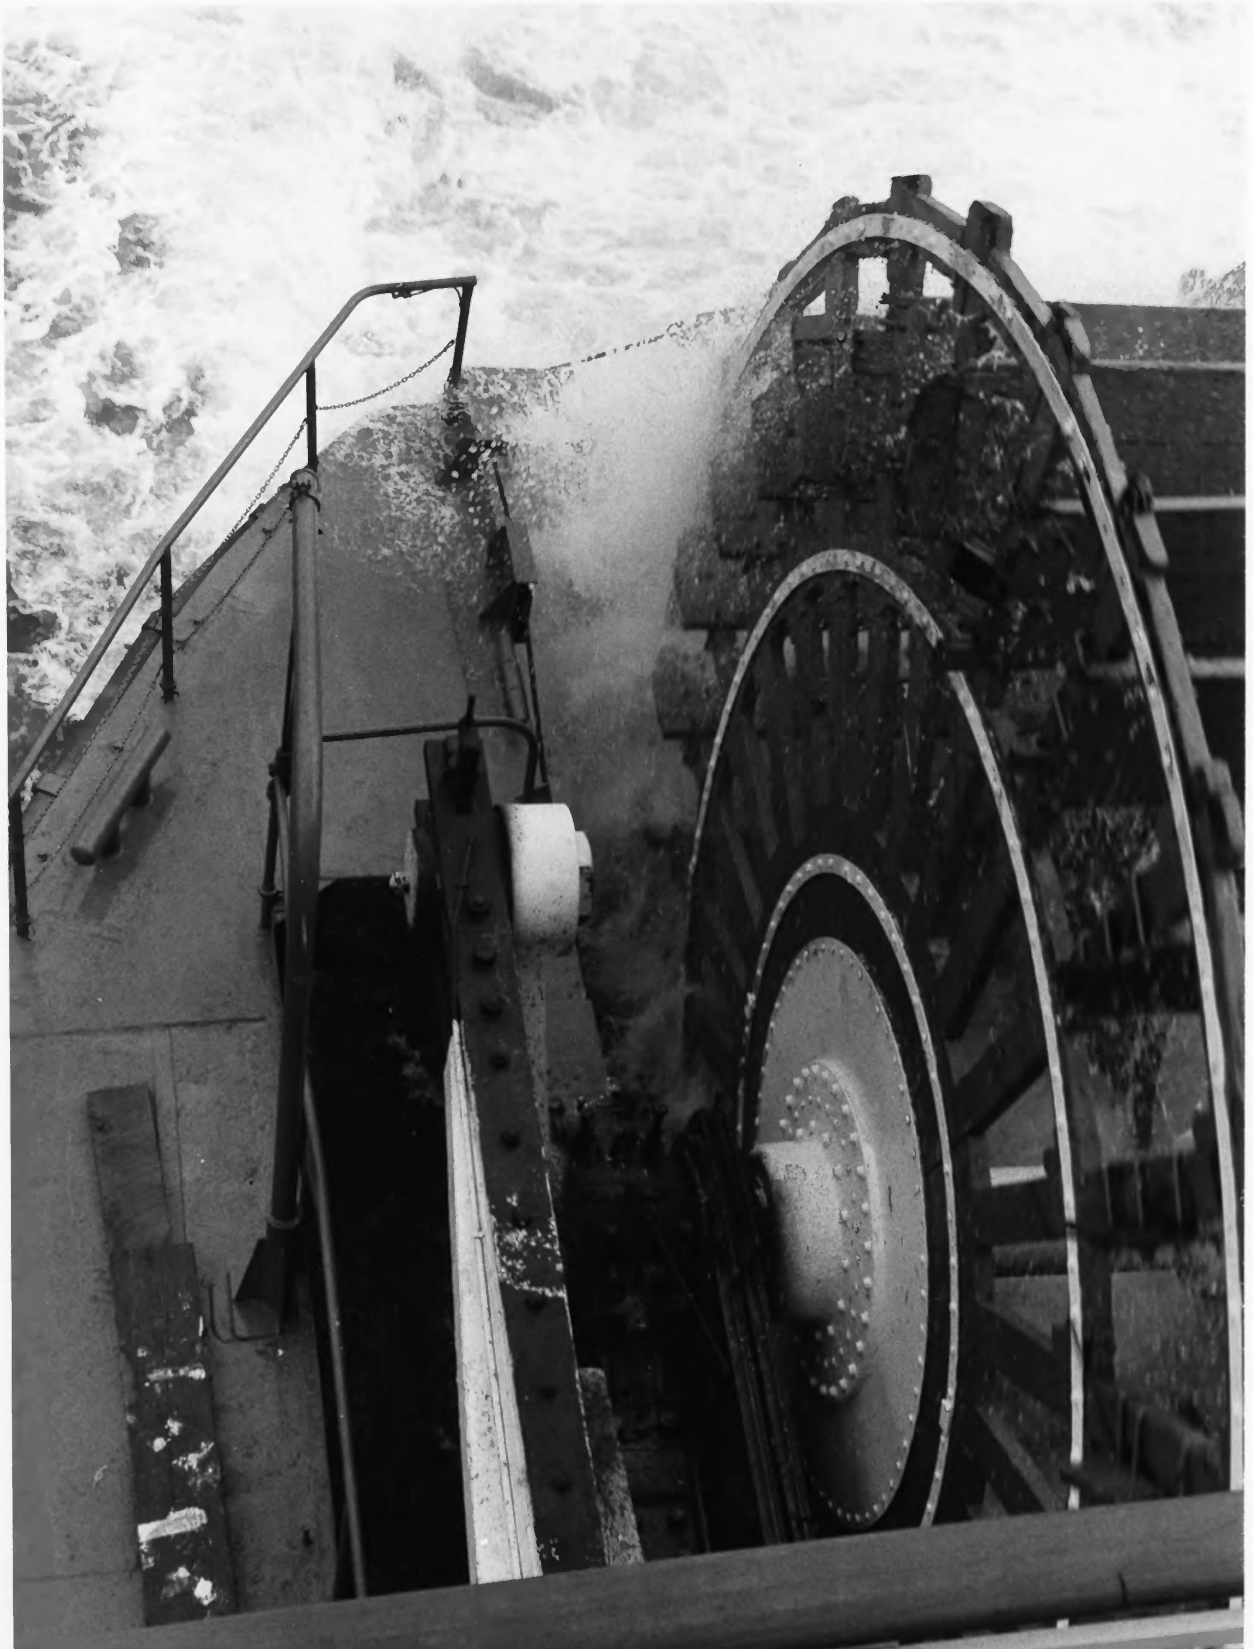

DELTA QUEEN
NEW ORLEANS, LOUISIANA
Owner: DELTA QUEEN STEAMBOAT COMPANY
LOOKING DOWN ON STERNWHEEL

UNDERWAY

Photo #9 by KEVIN J. FOSTER, OCTOBER 9, 1988
Courtesy of: NATIONAL PARK SERVICE