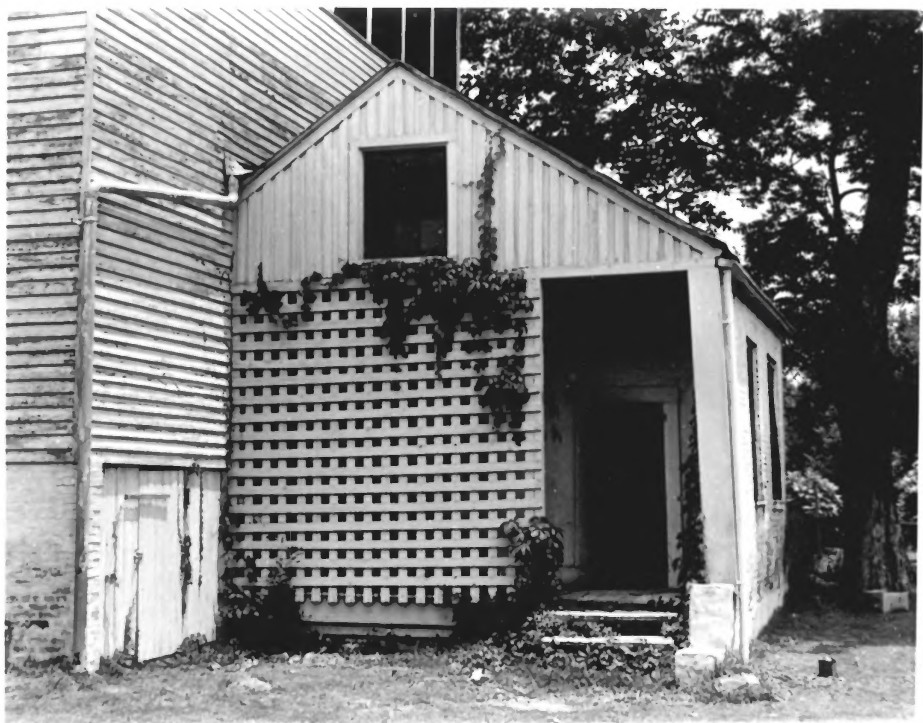

3. PHOTO REFERENCE

PHOTO CREDIT: Bette Barber Hammer

DATE OF PHOTO: ca. 1951

NEGATIVE FILED AT:

Old Courthouse Museum, Vicksburg, Mississippi

4. IDENTIFICATION

DESCRIBE VIEW, DIRECTION, ETC.

The Pemberton House, 1020 Crawford Street, Vicksburg,
exterior from northeast.

SEE INSTRUCTIONS

1. NAME		
COMMON: Pemberton House		
AND/OR HISTORIC: Willis-Cowan Home		
2. LOCATION		
STREET AND NUMBER: 1020 Crawford Street		
CITY OR TOWN: Vicksburg		
STATE: Mississippi 39180	CODE 23	COUNTY: Warren
3. PHOTO REFERENCE		
PHOTO CREDIT: David Watts		
DATE OF PHOTO: June 11, 1970		
NEGATIVE FILED AT: Department of Archives and History, Jackson, Miss.		
4. IDENTIFICATION		
DESCRIBE VIEW, DIRECTION, ETC. The Pemberton House, 1020 Crawford Street, Vicksburg. Supporting embankment from the east.		