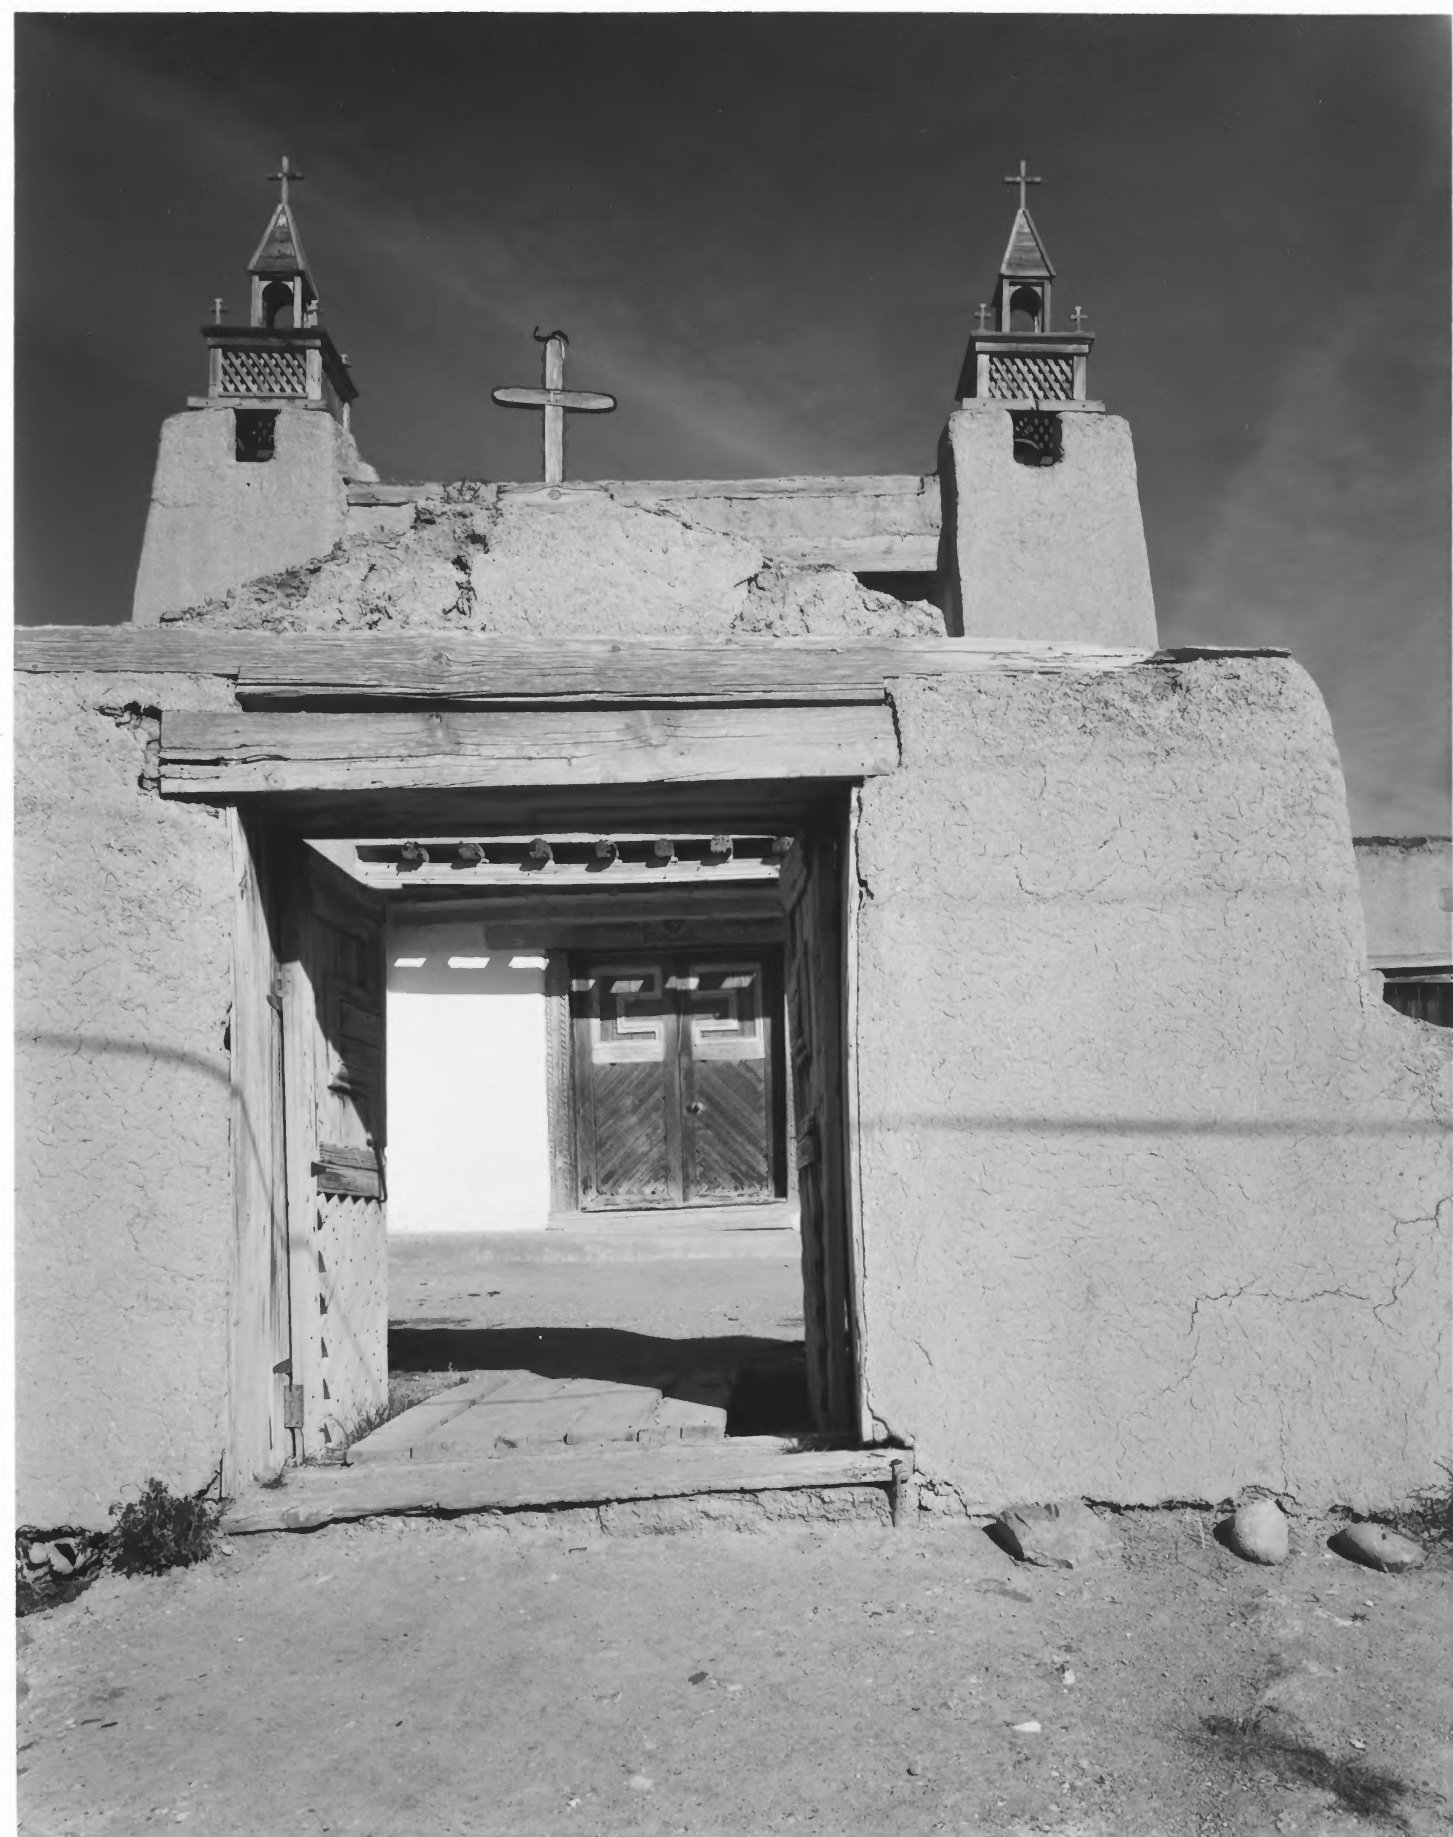

Negative No. 4790

Subject Las Trampas Plaza: Houses on south side near southwest corner

Date Mar. 25, 1968 Locality Las Trampas, New Mexico By Charles W. Snell

Negative No. 4789

Subject Las Trampas Plaza: Houses on West Side at Northwest Corner

By Charles W. Snell

Negative No. 4788

Subject Las Trampas Plaza: House on south side and southeast corner

Date Mar. 25, 1968 Locality Las Trampas, New Mexico By Charles W. Snell

WPS-7-14

Las Trampas, New Mexico

San Jose de GRACIA

CHURCH

11/80

(FROM  
South)