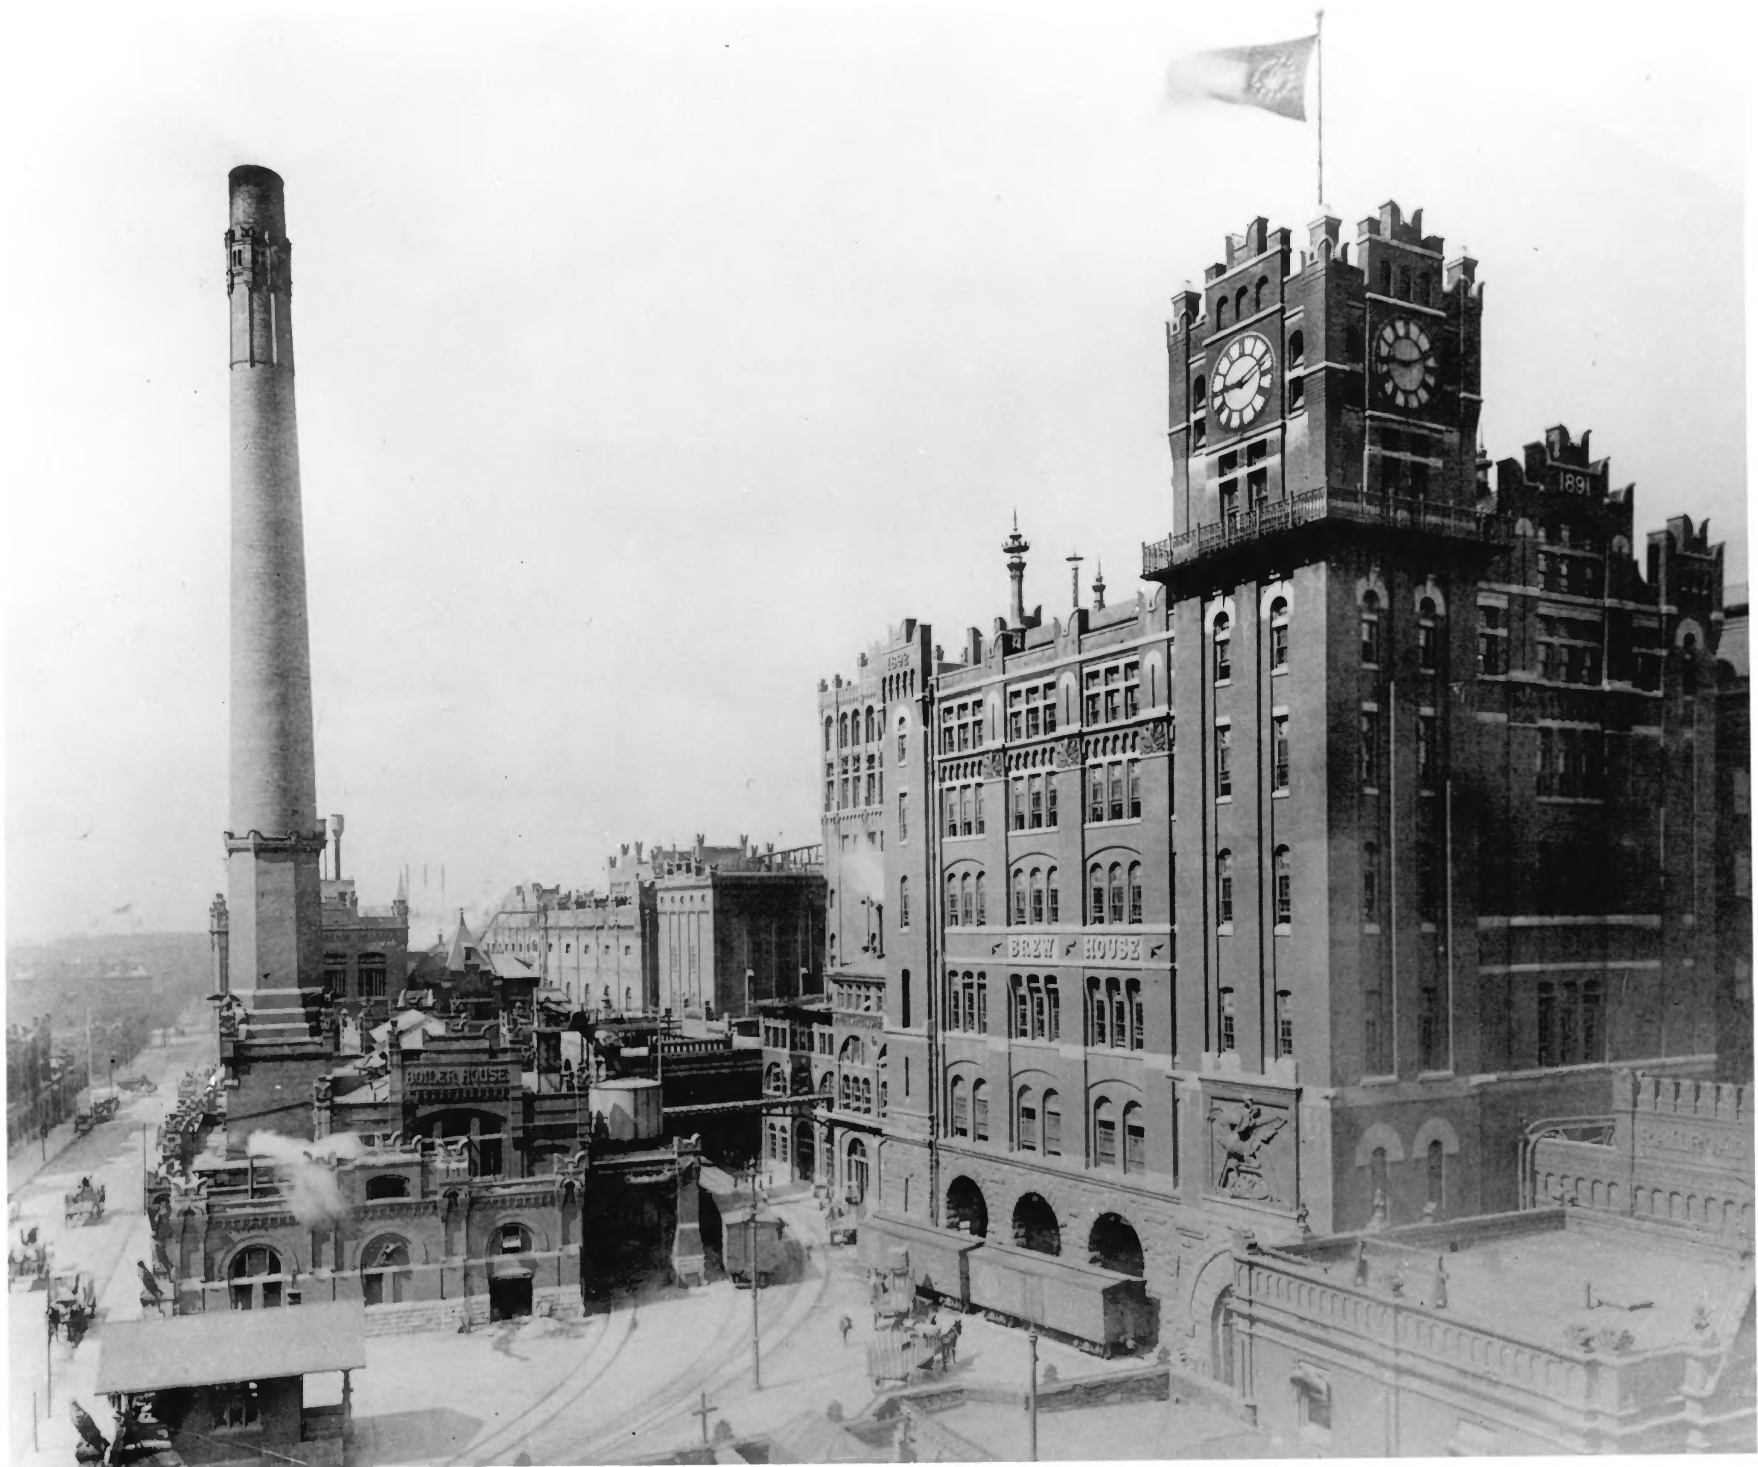

1892

BREW HOUSE

RAILROAD DEPOT

Anheuser-Busch Brewery

Saint Louis, Saint Louis County, MO

Brew House, 1942

Courtesy of HABS

~~ANHEUSER-BUSCH~~ BREWERY, St. Louis, Missouri. The Brew House
(1892) and adjacent buildings, taken about 1900. Most of these
buildings are still in use.