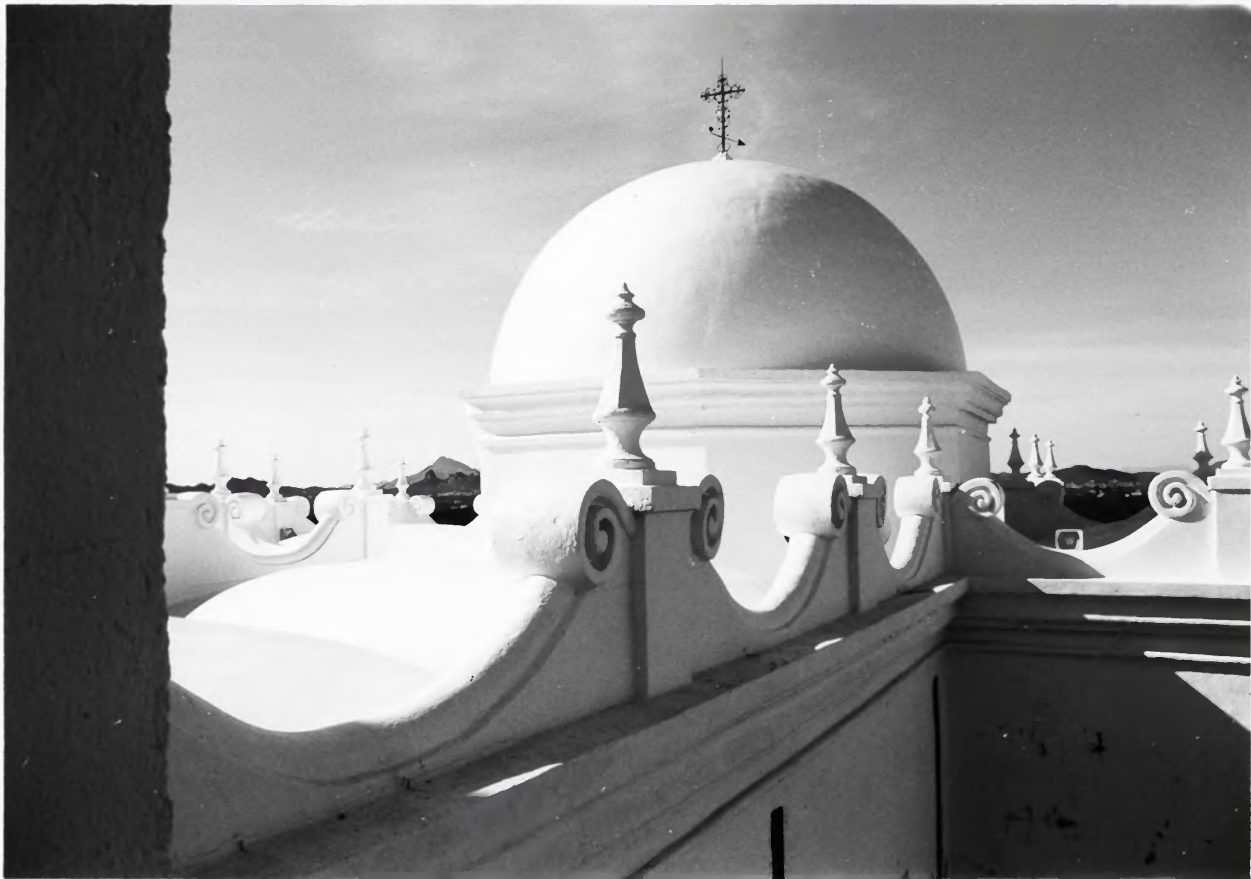

San Xavier del Bac.  
Courtyard taken from the tower  
facing NE

COURTYARD AT SAN XAVIER, FROM THE  
CHURCH ROOF  
BIA PHOTO WILLIAM TATOM L977

*Cupola, W. tower, San Xavier del Bac*

TOWER LANTERN, SAN XAVIER MISSION  
BIA PHOTO WILLIAM TATOM  
1977

WEST SIDE OF THE HILL AT SAN XAVIER  
(GROTTO ON NORTH SIDE OF HILL)

SAN XAVIER MISSION

NPS PHOTO

MARILYNN LAREW 1977

SOUTH FACADE OF SAN XAVIER MISSION

NPS PHOTO

MARILYNN LAREW

1977

WEST SIDE OF SAN XAVIER MISSION

NPS PHOTO

MARILYNN LAREW

1977

MAIN DOME OF SAN XAVIER MISSION,  
SOUTHEAST FACE, SHOWING DRUM  
AND ONE WINDOW

BIA PHOTO WILLIAM TATOM

1977

The main dome, San Xavier del Bac  
showing drum  
snail curl + female + vaults

MAIN DOME OF SAN XAVIER MISSION,  
TAKEN FROM SOUTHEAST, SHOWING  
CROSSING AND TWO OVAL DOMES  
BIA PHOTO WILLIAM TATOM  
1977

PORTAL, SAN XAVIER MISSION

NPS PHOTO

MARILYNN LAREW

1977

162

SAN XAVIER MISSION AFTER THE 1887