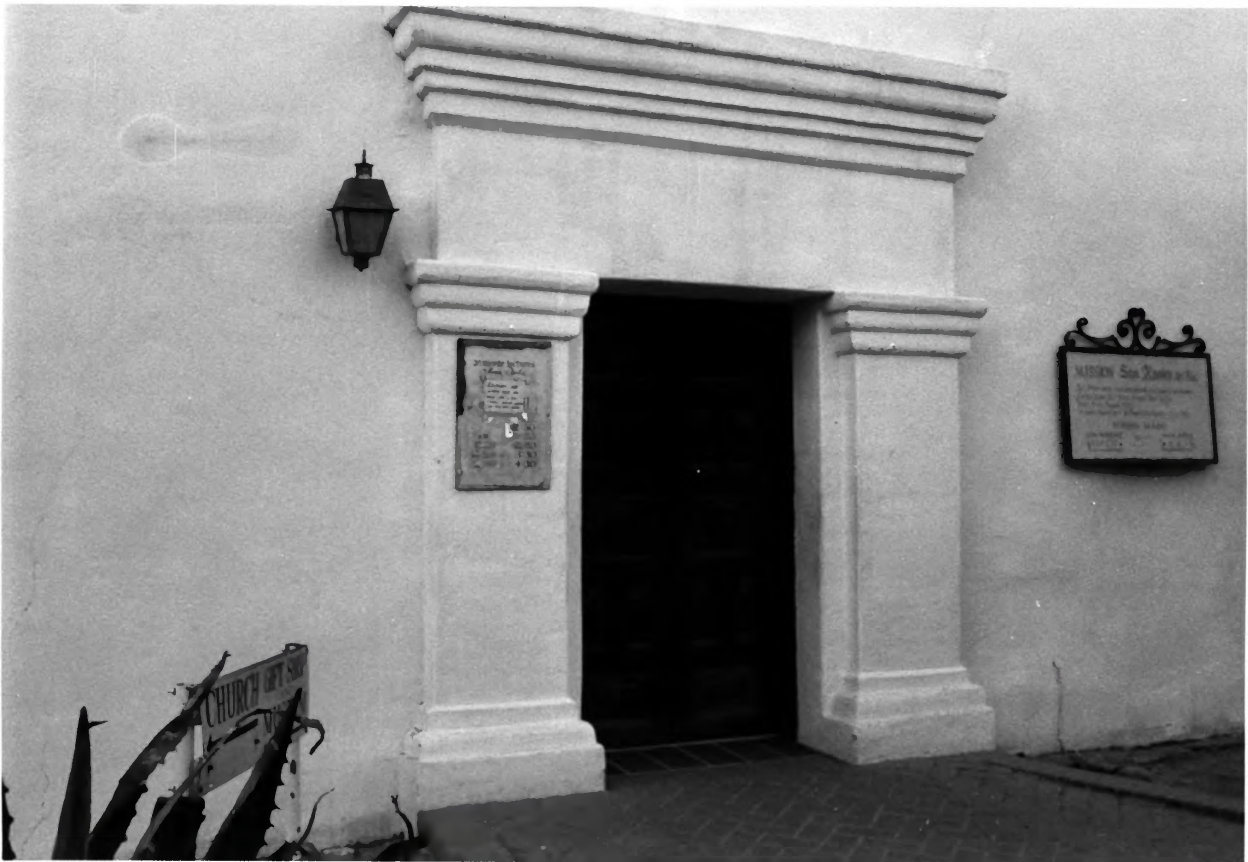

San Xavier del Bac.  
Courtyard taken from the tower  
facing NE

COURTYARD AT SAN XAVIER, FROM THE  
CHURCH ROOF  
BIA PHOTO WILLIAM TATOM L977

*Cupola, W. tower, San Xavier del Bac*

TOWER LANTERN, SAN XAVIER MISSION  
BIA PHOTO WILLIAM TATOM  
1977

ENTRANCE TO OFFICES AND SALES ROOM

SAN XAVIER MISSION

NPS PHOTO

MARILYNN LAREW 1977

MORTUARY CHAPEL AND CACTUS GARDEN

SAN XAVIER MISSION

NPS PHOTO

MARILYNN LAREW

1977

GATE LEADING TO REAR OF CONVENTO

SAN XAVIER MISSION

NPS PHOTO

MARILYNN LAREW 1977

GATEWAY TO WALK IN FRONT OF  
SAN XAVIER MISSION, FACING EAST  
NPS PHOTO

MARILYNN LAREW 1977

DETAIL, PORTAL, SAN XAVIER MISSION