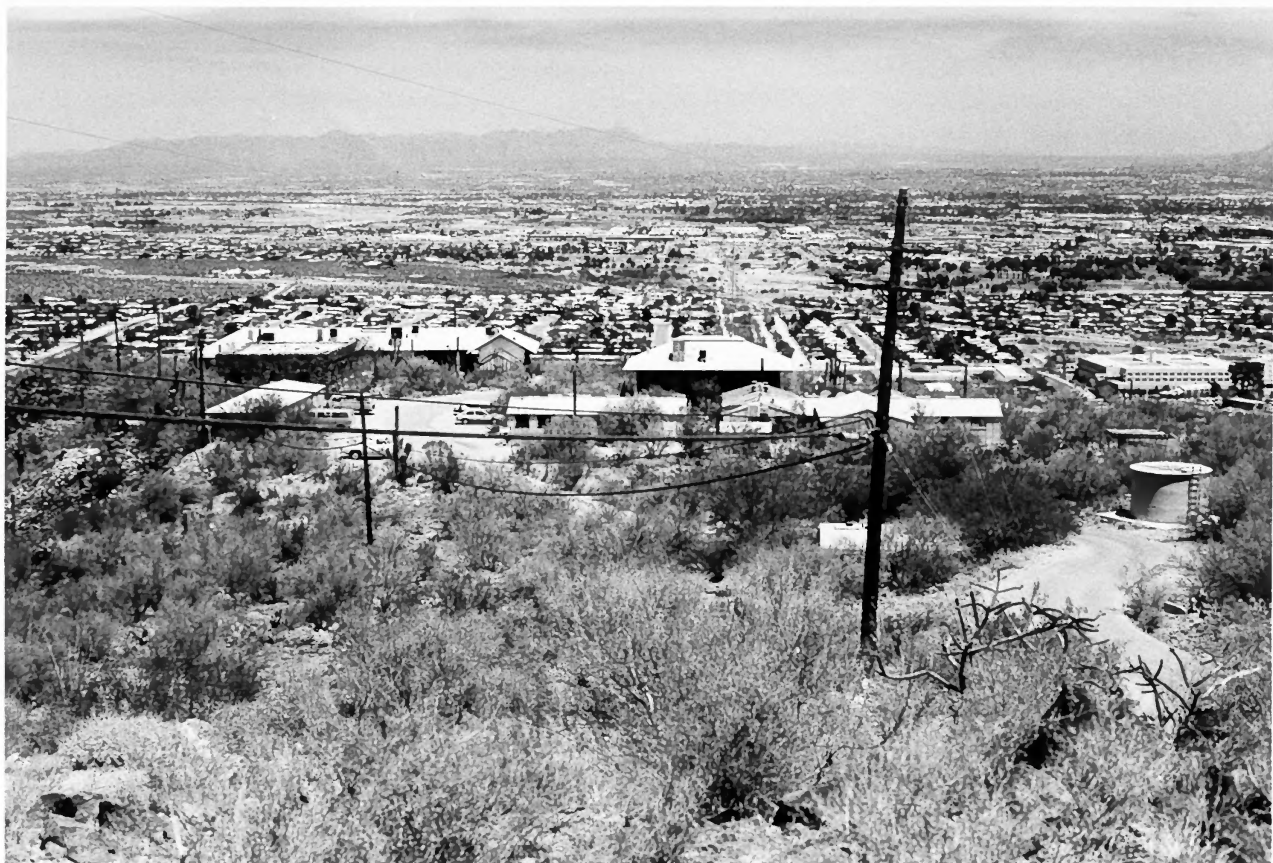

Main Laboratory
Desert Laboratory N.H.L.
Tucson, AZ
Ann Huston, Photographer
May 1986
Negative at NPS, WRO

Northwest corner of Main Laboratory,
showing roof construction and
a portion of courtyard area.

6
Main Laboratory
Desert Laboratory N.H.L.
Tucson, AZ

Ann Huston, Photographer

May 1986

Negative at NPS, WRO

East elevation of Main Laboratory, showing
greenhouse, facing northwest

Desert Laboratory N.H.L.
 Tucson, AZ
 Ann Huston, Photographer
 May 1986
 Negative at NPS, WRO

Overall view of Desert Laboratory, looking south

Desert Laboratory N.H.L.

Tucson, AZ

Ann Huston, Photographer

May 1986

Negative at NPS; WRO

Tumamoc Hill, looking north from foot of hill.
Desert Laboratory Buildings visible.