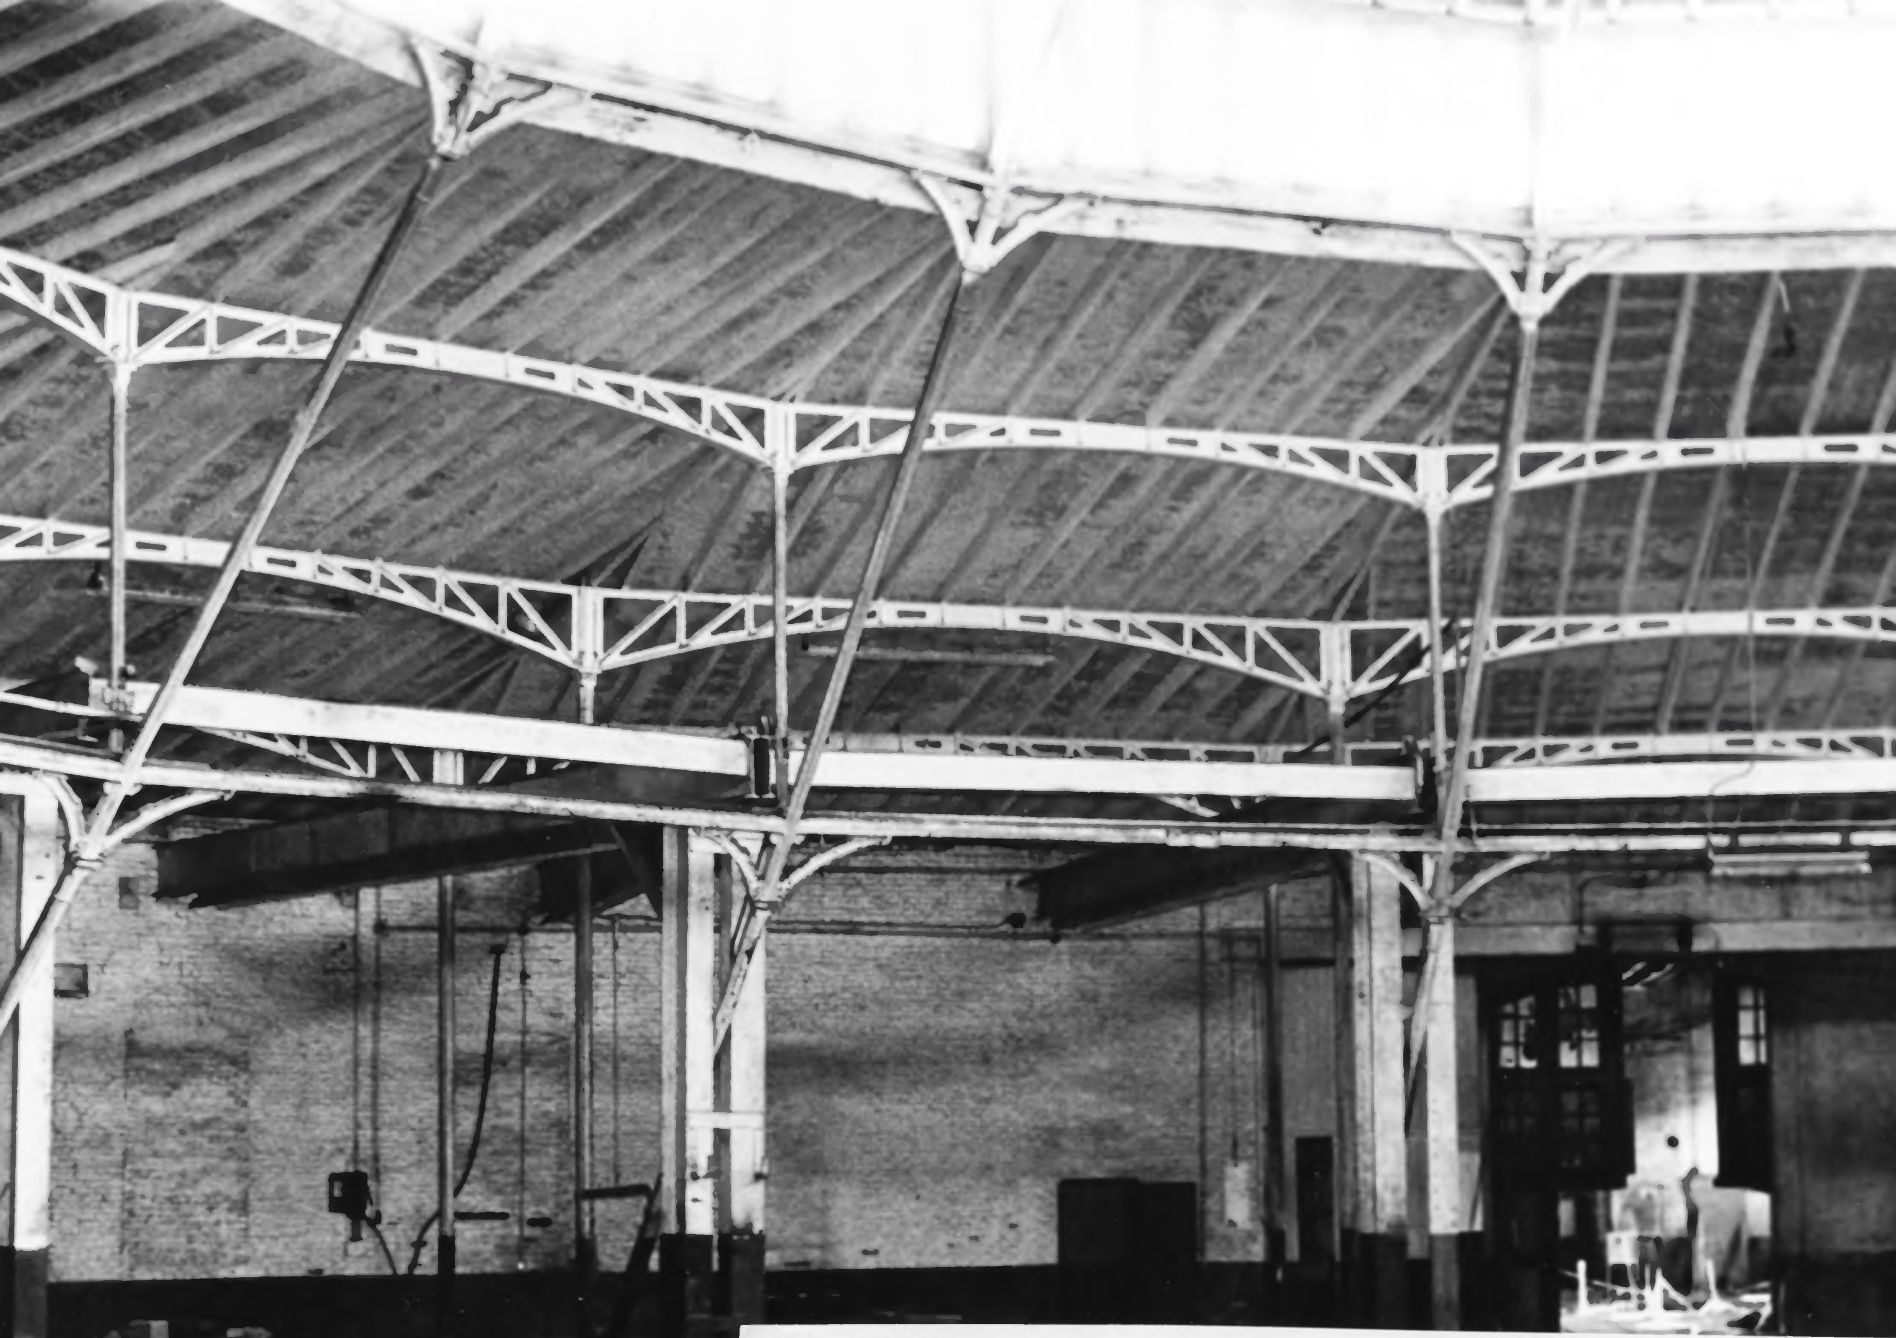

Photograph #9

B&O RAILROAD MARTINSBURG SHOPS

Martinsburg, WV

Interior of West Roundhouse, cast-iron framework over bays 15, 16, & 1, looking south.

Michael Caplinger, IHTIA, August 2001