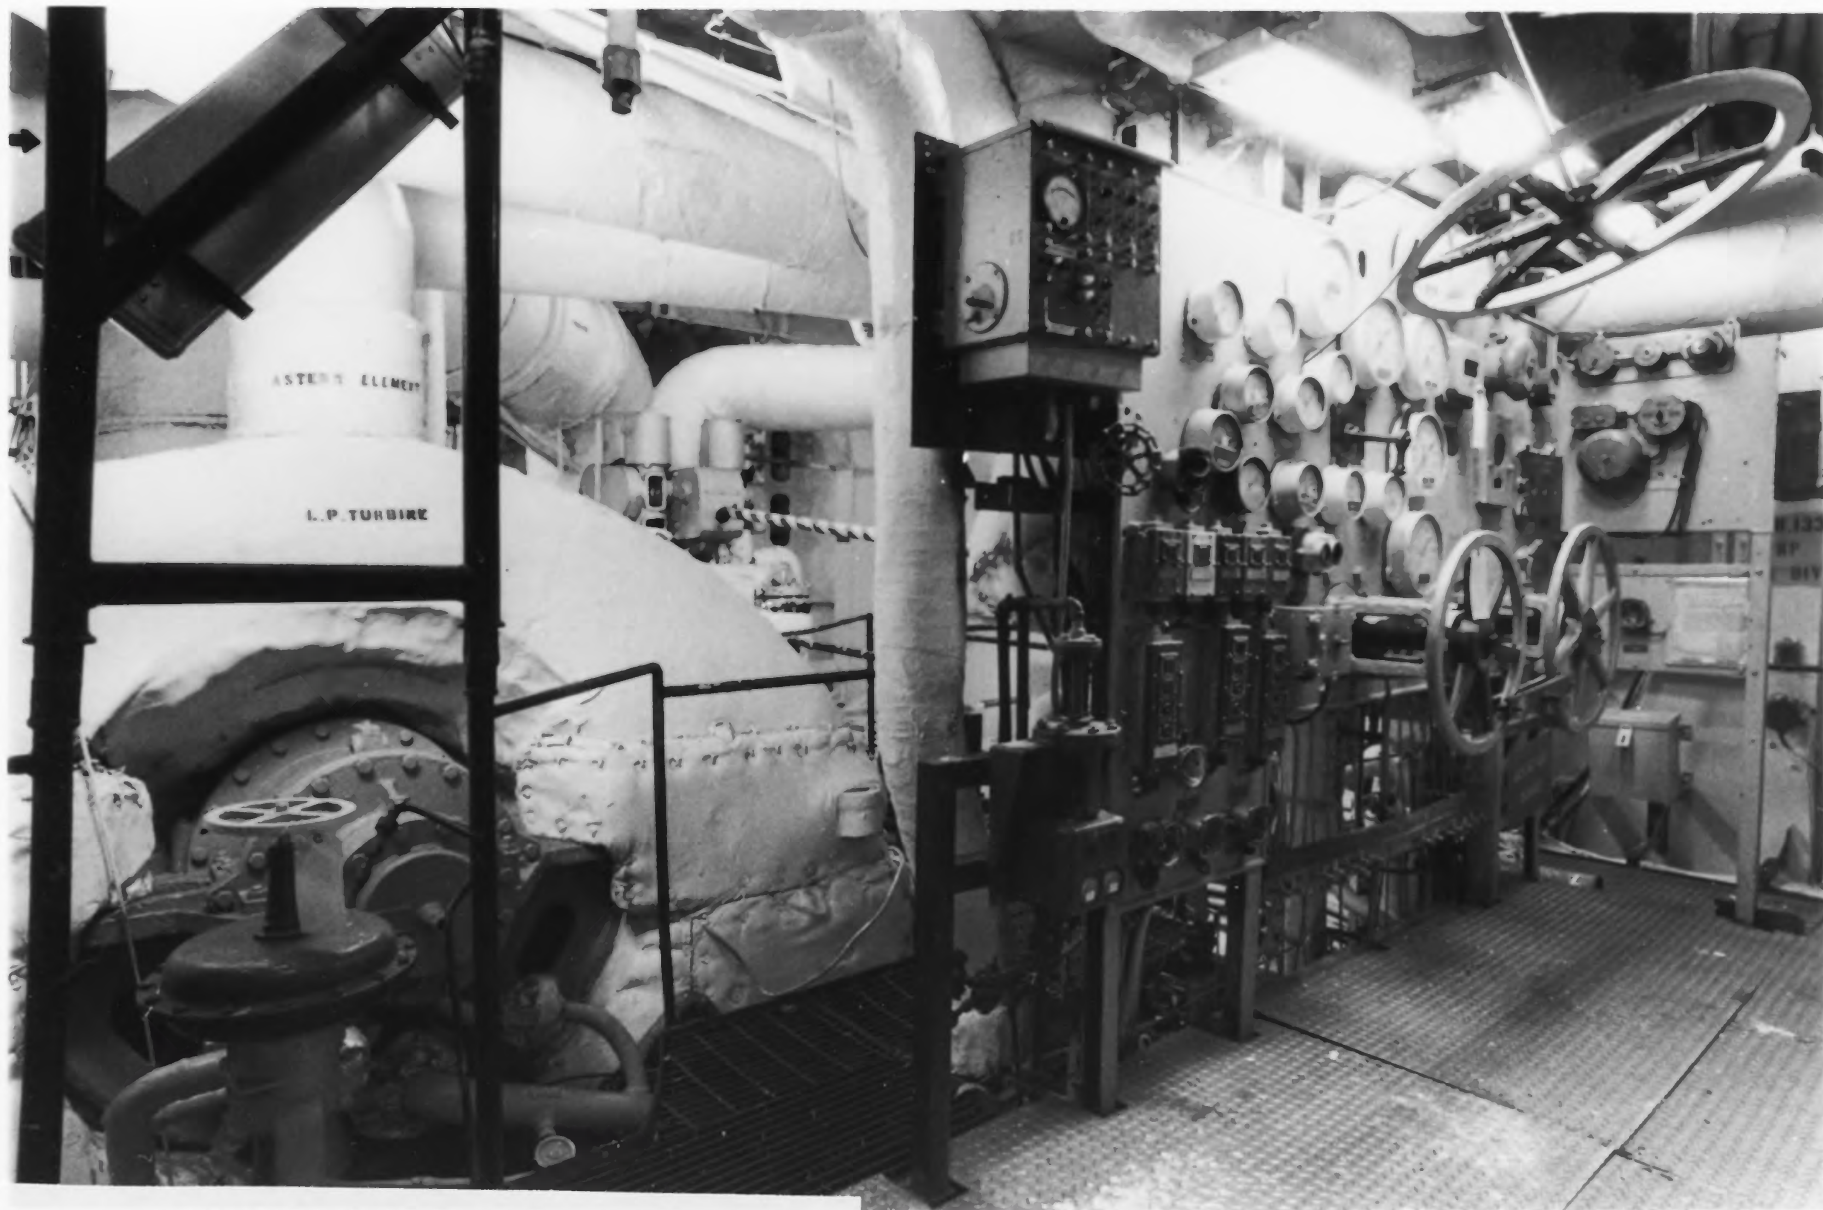

USS LEXINGTON (CV-16)
Corpus Christi, Texas
Engine Room Control Station, 1996.
Photographer: Hugh Power