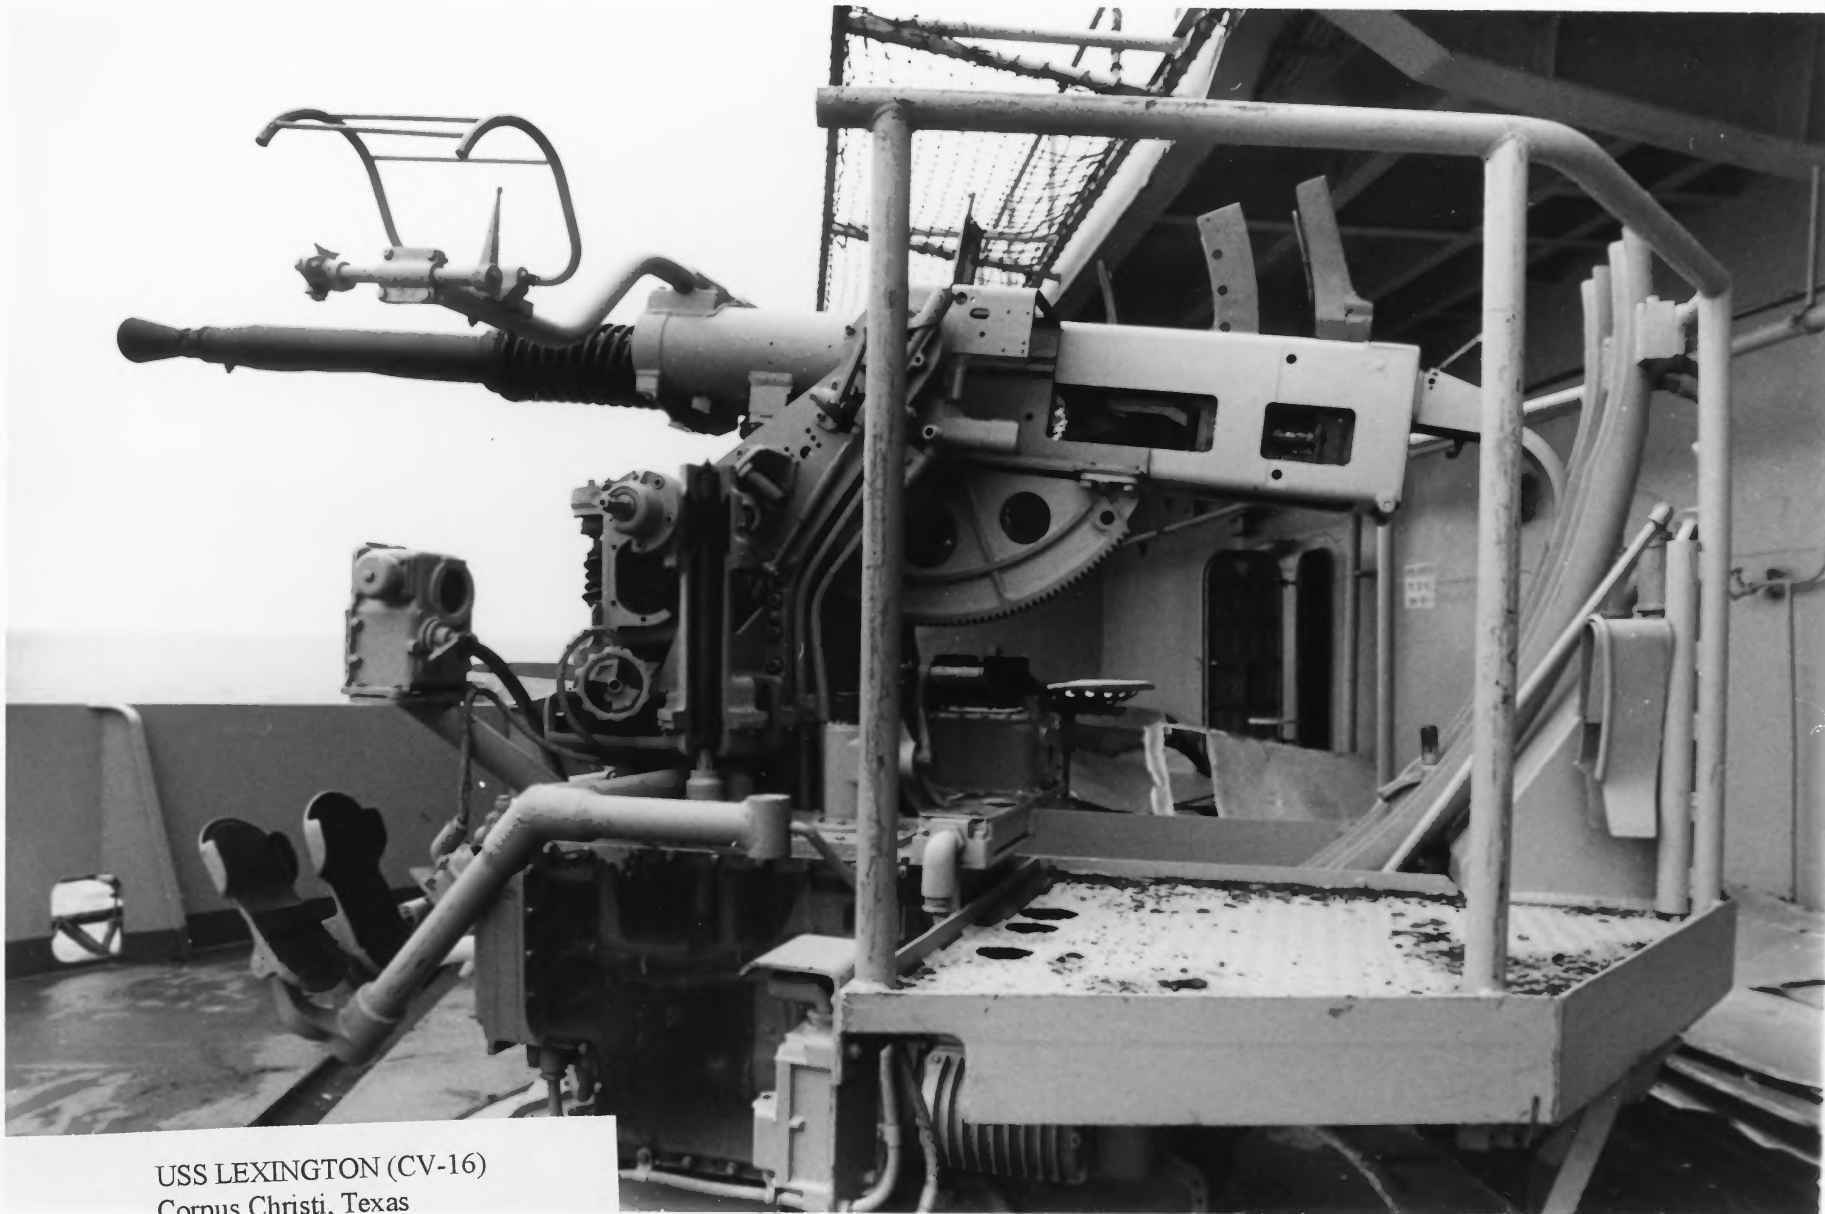

USS LEXINGTON (CV-16)
Corpus Christi, Texas
Quad 40mm gun, 1996.
Photographer: Hugh Power