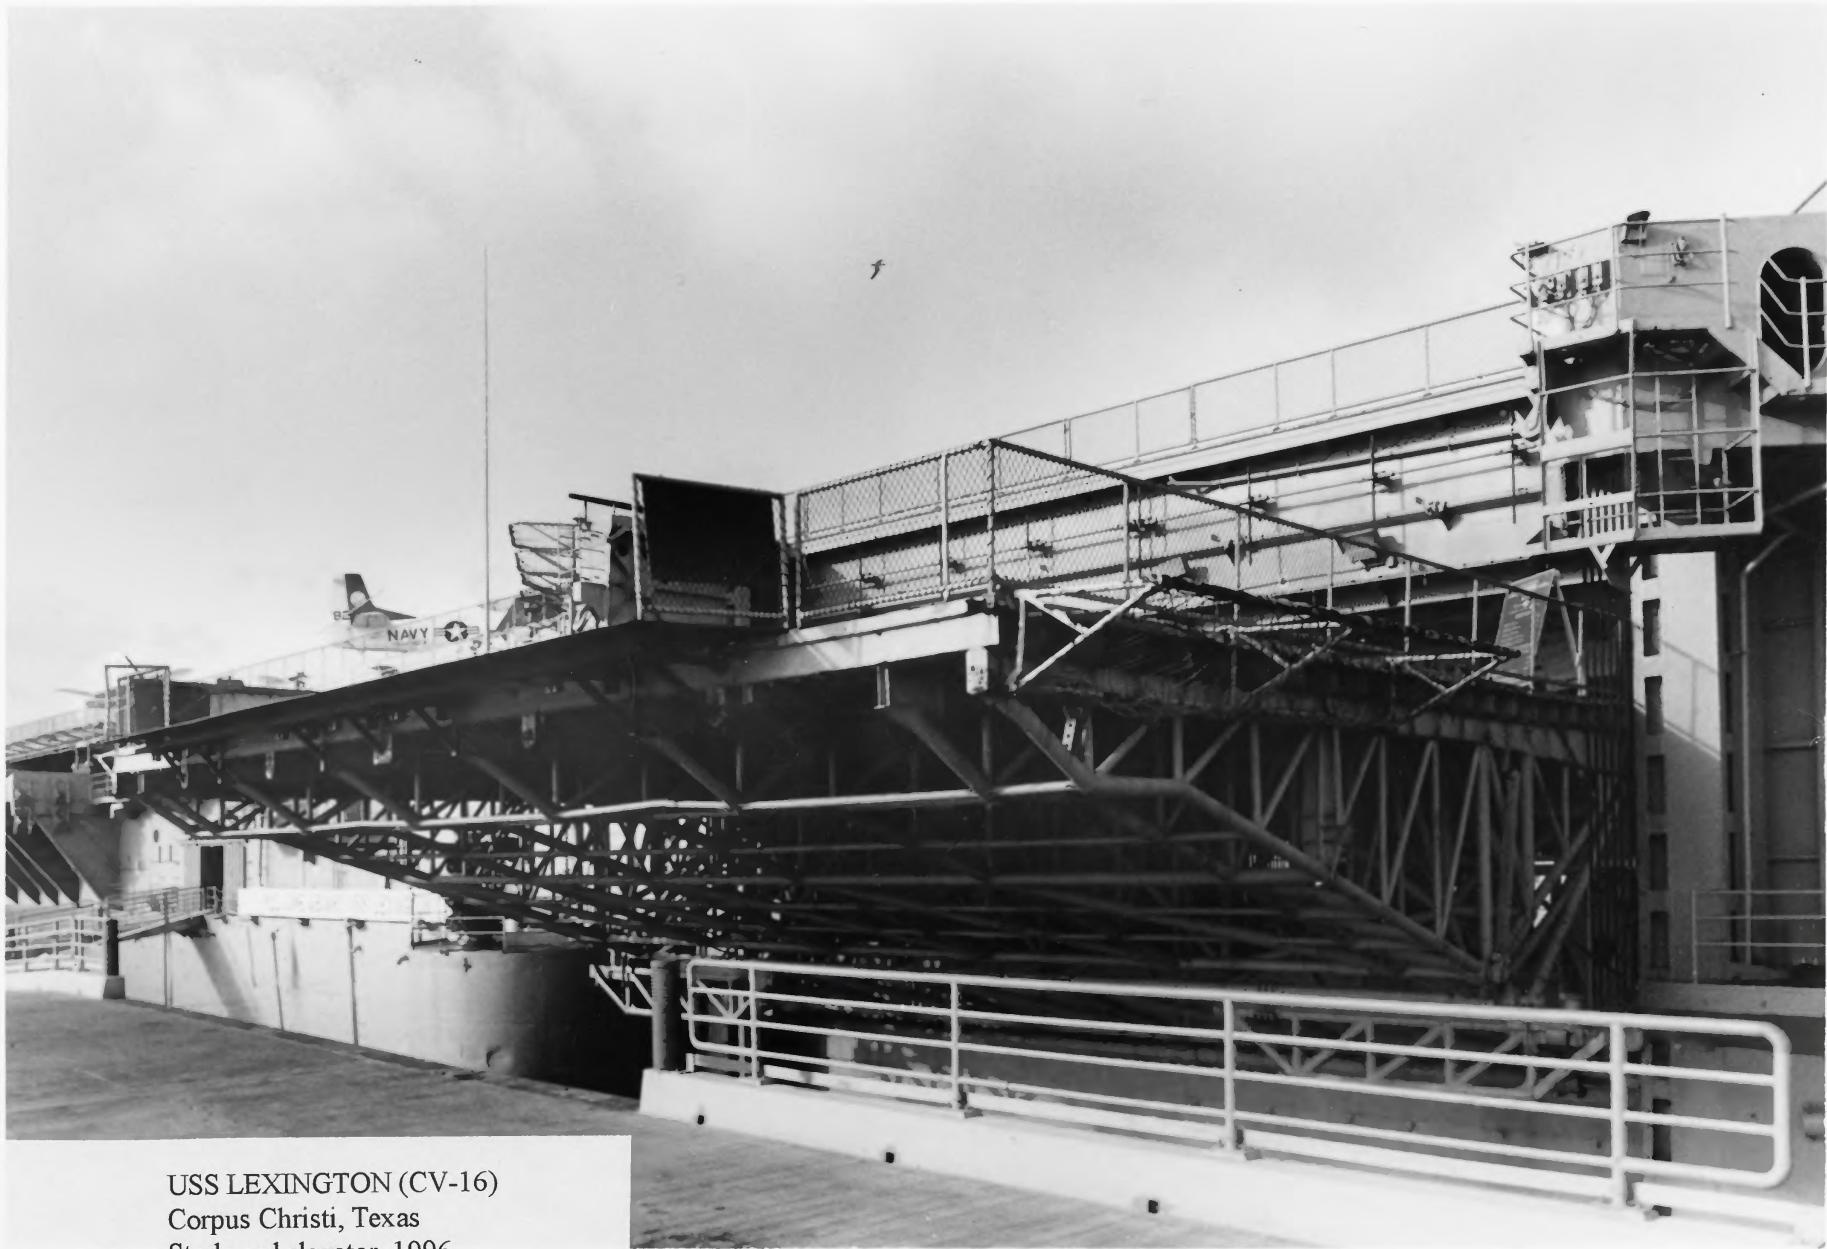

USS LEXINGTON (CV-16)
Corpus Christi, Texas
Sick Bay, 1996.
Photographer: Hugh Power

USS LEXINGTON (CV-16)
Corpus Christi, Texas
Flight deck, foam cannon in foreground, 1996.
Photographer: Hugh Power

USS LEXINGTON (CV-16)
Corpus Christi, Texas
Starboard elevator, 1996.
Photographer: Hugh Power