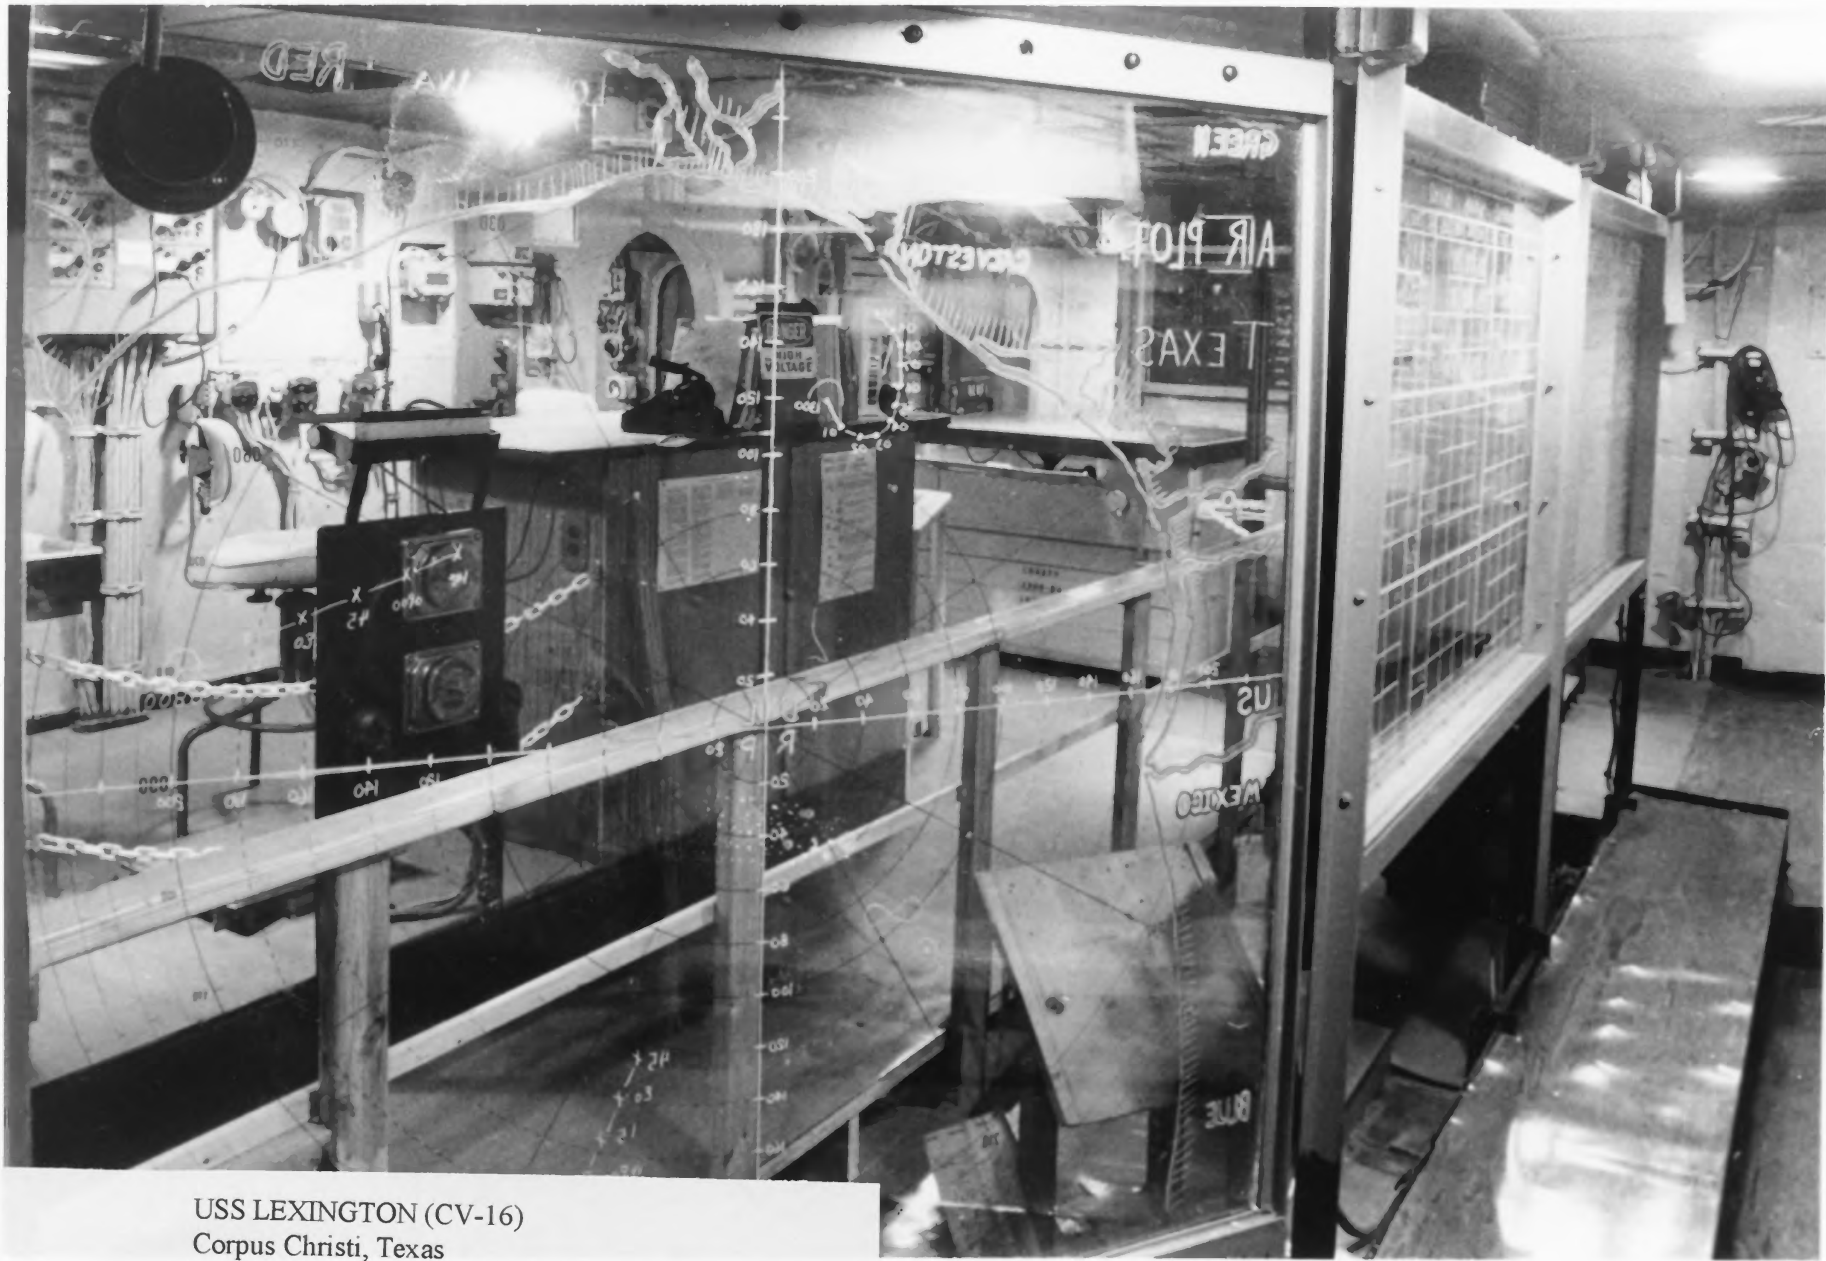

USS LEXINGTON (CV-16)
Corpus Christi, Texas
At sea, 1943-1944
Photographer: Unknown

USS LEXINGTON (CV-16)

Corpus Christi, Texas

Adm. Marc Mitscher, R. Adm. Robert B. Carney,

Comm. Arleigh Burke, and Adm. William F. Halsey aboard

USS *Lexington*, 20 September 1944

Photographer: Unknown

USS LEXINGTON (CV-16)
Corpus Christi, Texas
Combat Information Center (CIC), 1996.
Photographer: Hugh Power

USS LEXINGTON (CV-16)
Corpus Christi, Texas
Starboard profile, as seen from the quarter, 1996.
Photographer: Hugh Power

USS LEXINGTON (CV-16)
Corpus Christi, Texas
Full length aerial view, 1996.
Photographer: Hugh Power

USS LEXINGTON (CV-16)

Corpus Christi, Texas

Lexington at her berth in Corpus Christi, 1996

Photographer: Hugh Power

USS LEXINGTON (CV-16)
Corpus Christi, Texas
TBM-3 Avenger displayed on hangar deck, 1996.
Photographer: Hugh Power

USS LEXINGTON (CV-16)
Corpus Christi, Texas
Pilot house interior, 1996.
Photographer: Hugh Power