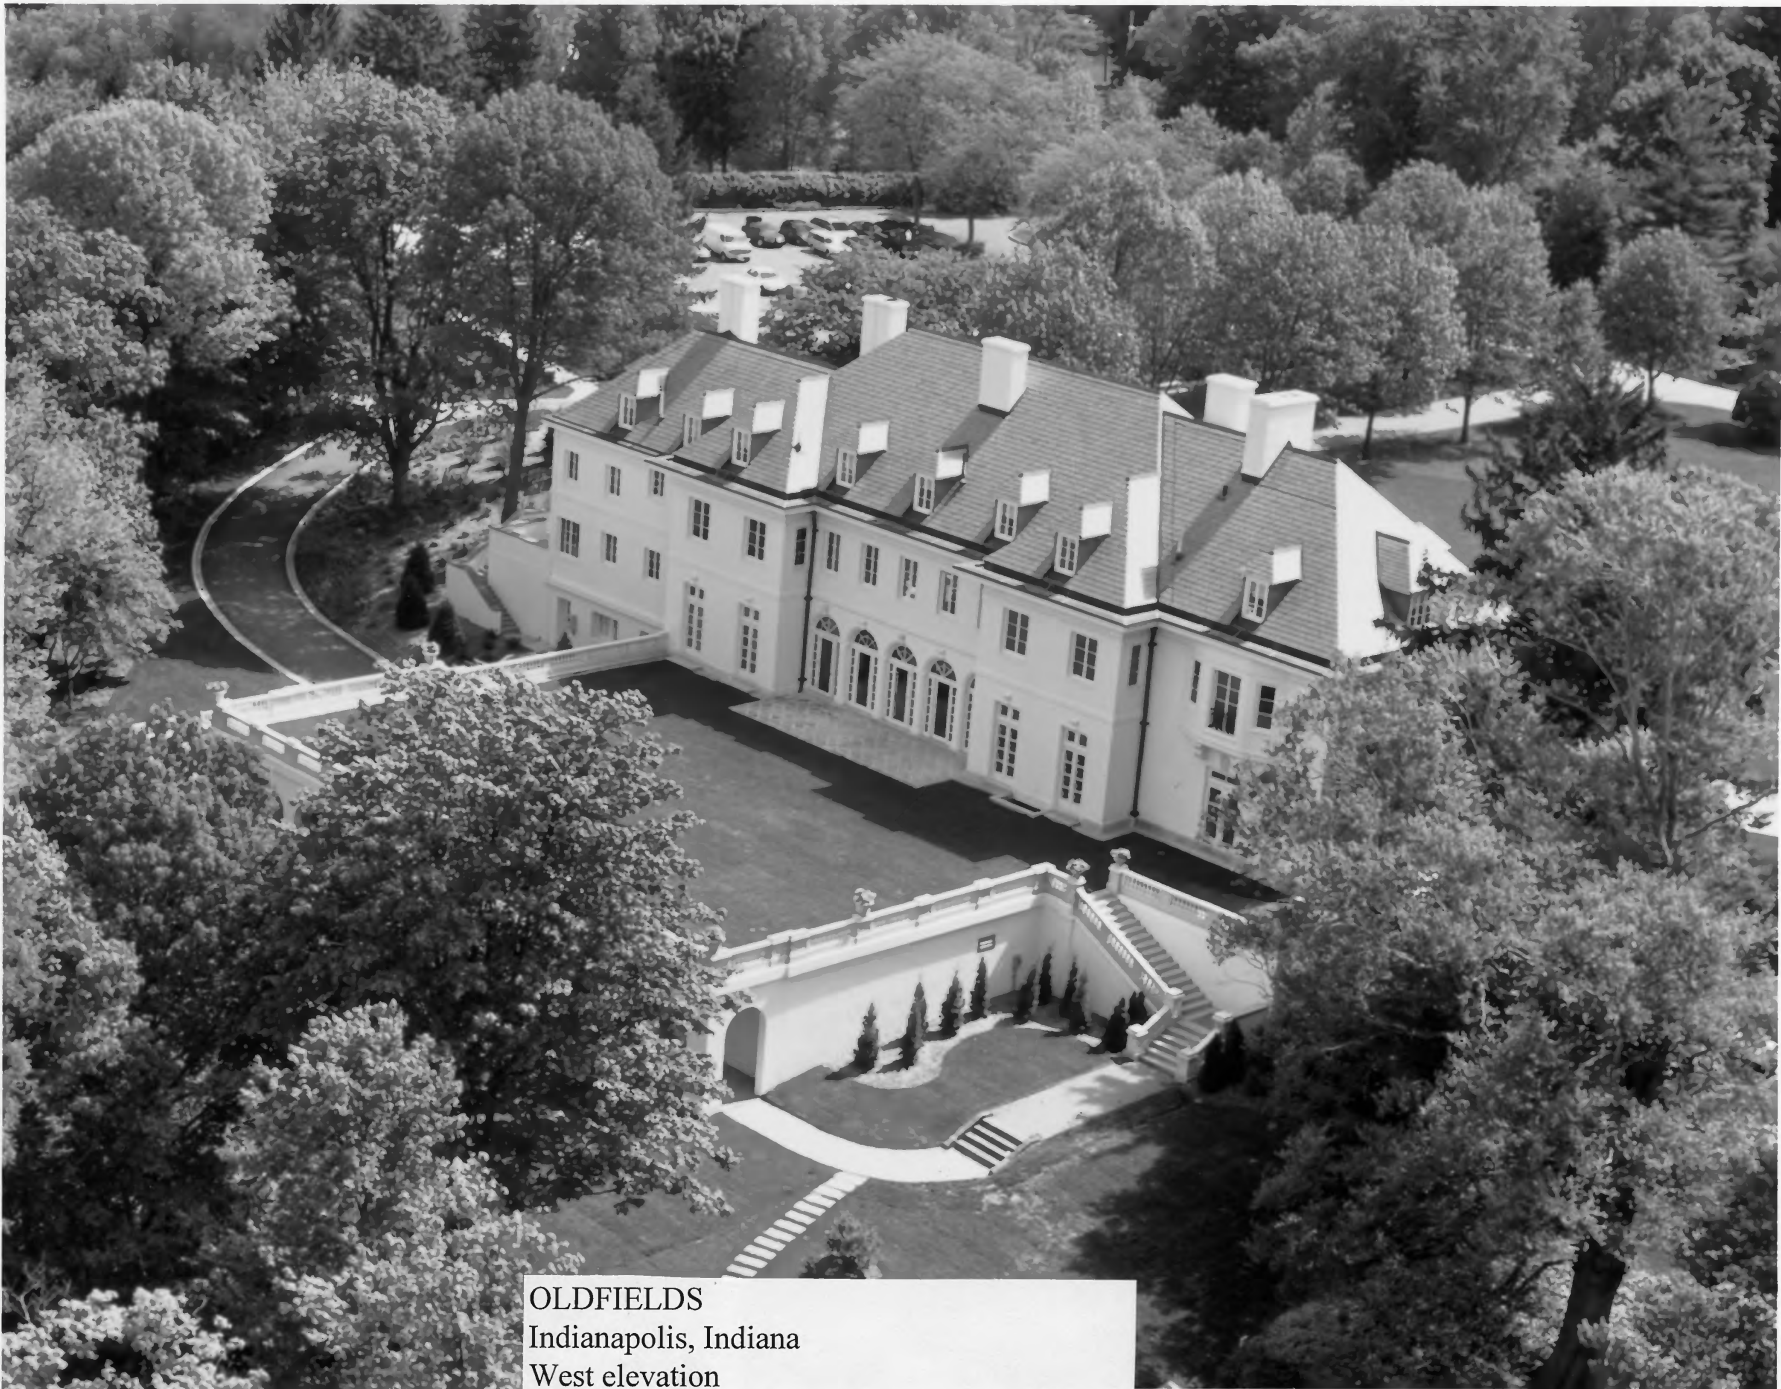

OLDFIELDS
Indianapolis, Indiana
West elevation
Indianapolis Museum of Art photo, May 2002