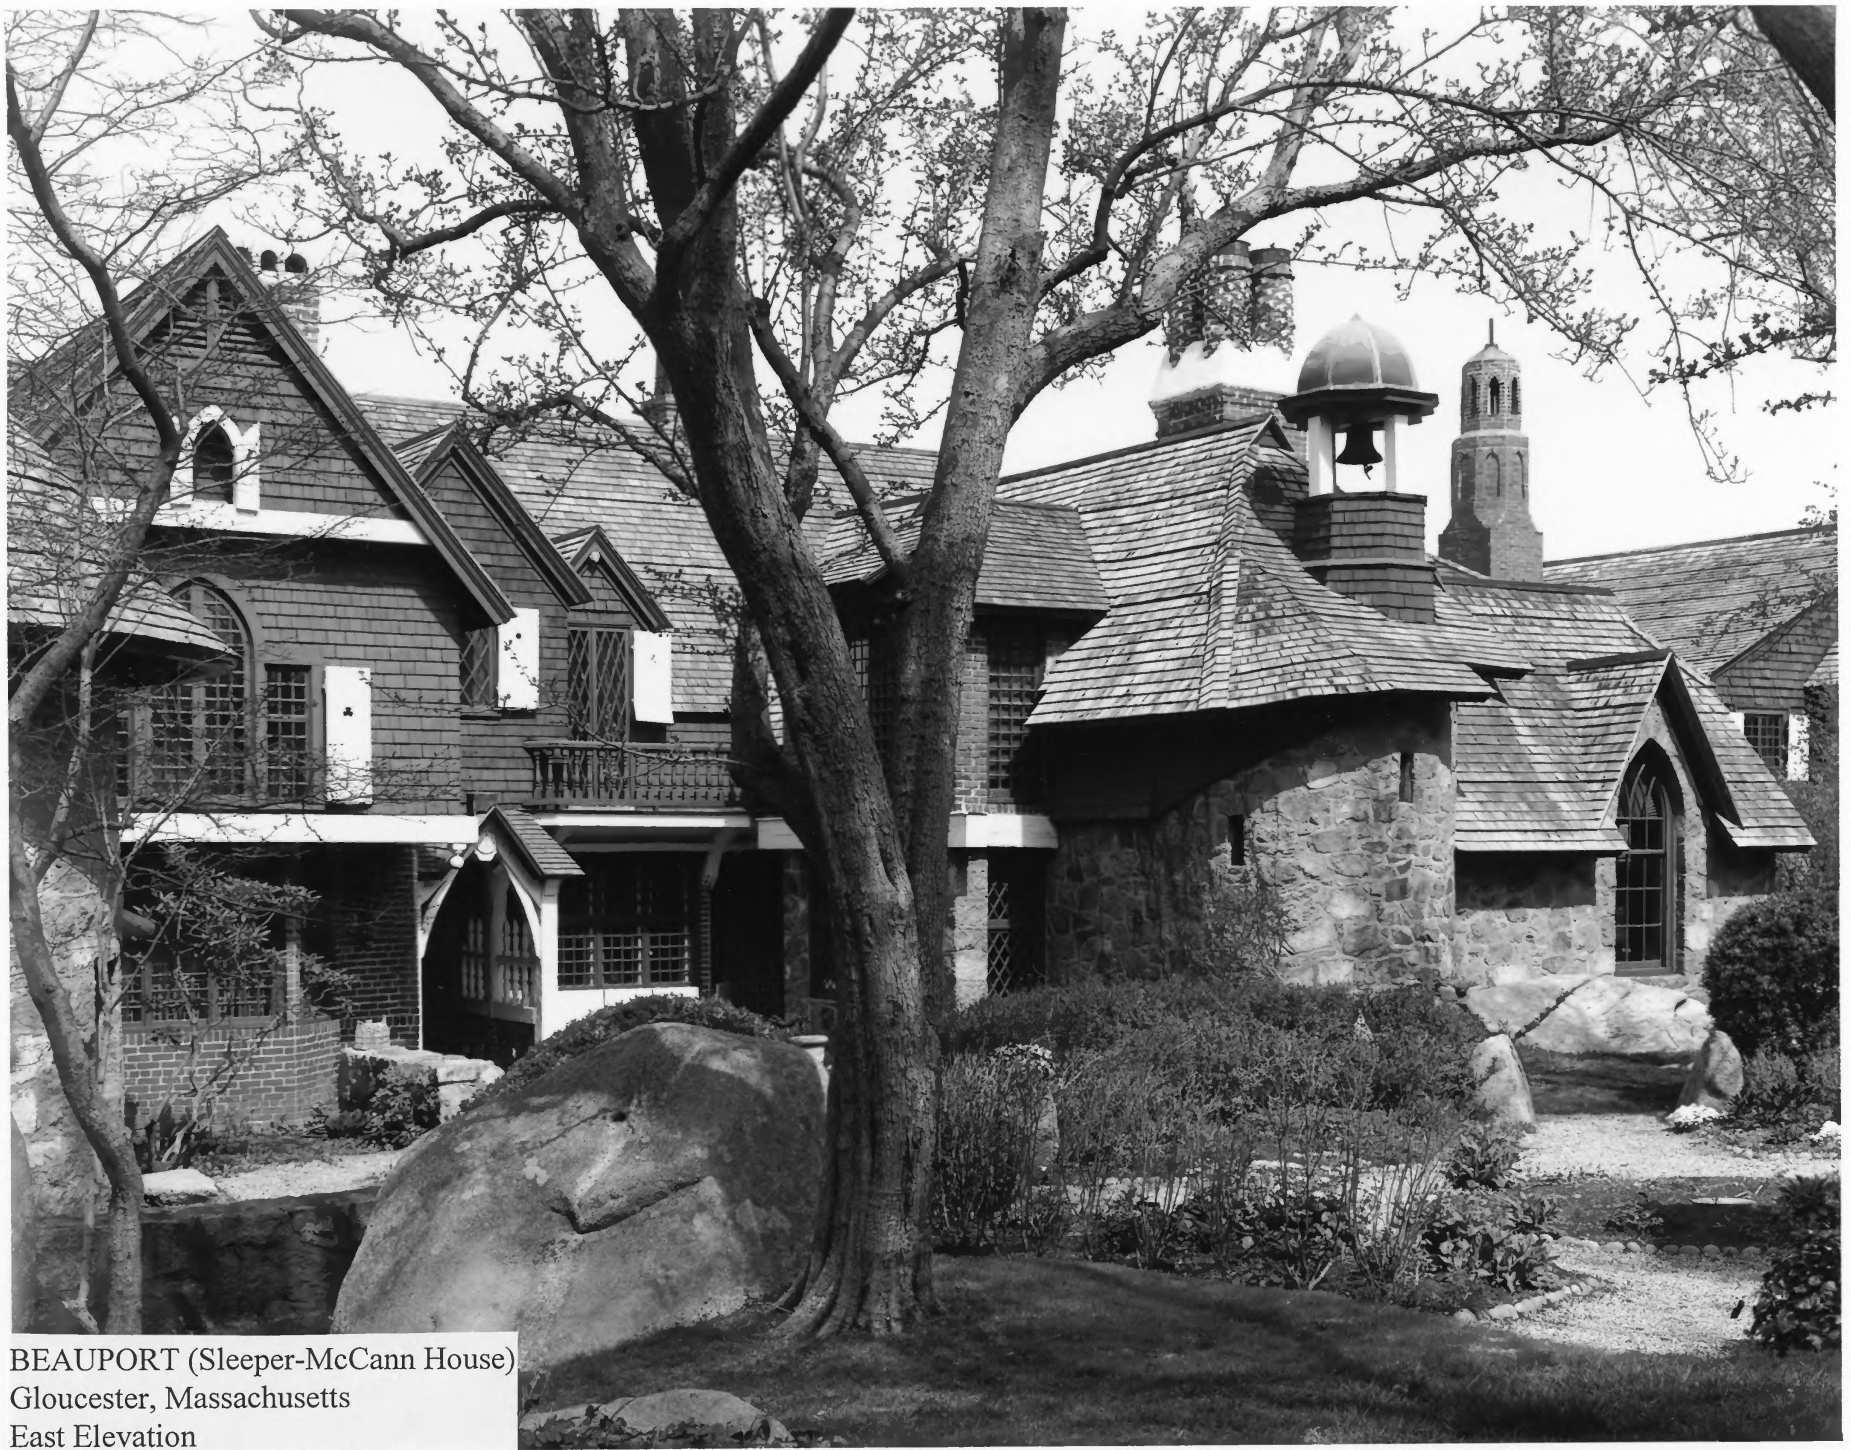

BEAUPORT (Sleeper-McCann House)

Gloucester, Massachusetts

Southwest Elevation

Photo by J. David Bohl, ca. 1980s

BEAUPORT (Sleeper-McCann House)

Gloucester, Massachusetts

East Elevation

Photo by J. David Bohl, 5/94

BEAUPORT (Sleeper-McCann House)

Gloucester, Massachusetts

West Elevation

Photo by J. David Bohl, 9/79

BEAUPORT (Sleeper-McCann House)

Gloucester, Massachusetts

Gatehouse

Photo by J. David Bohl, 7/77