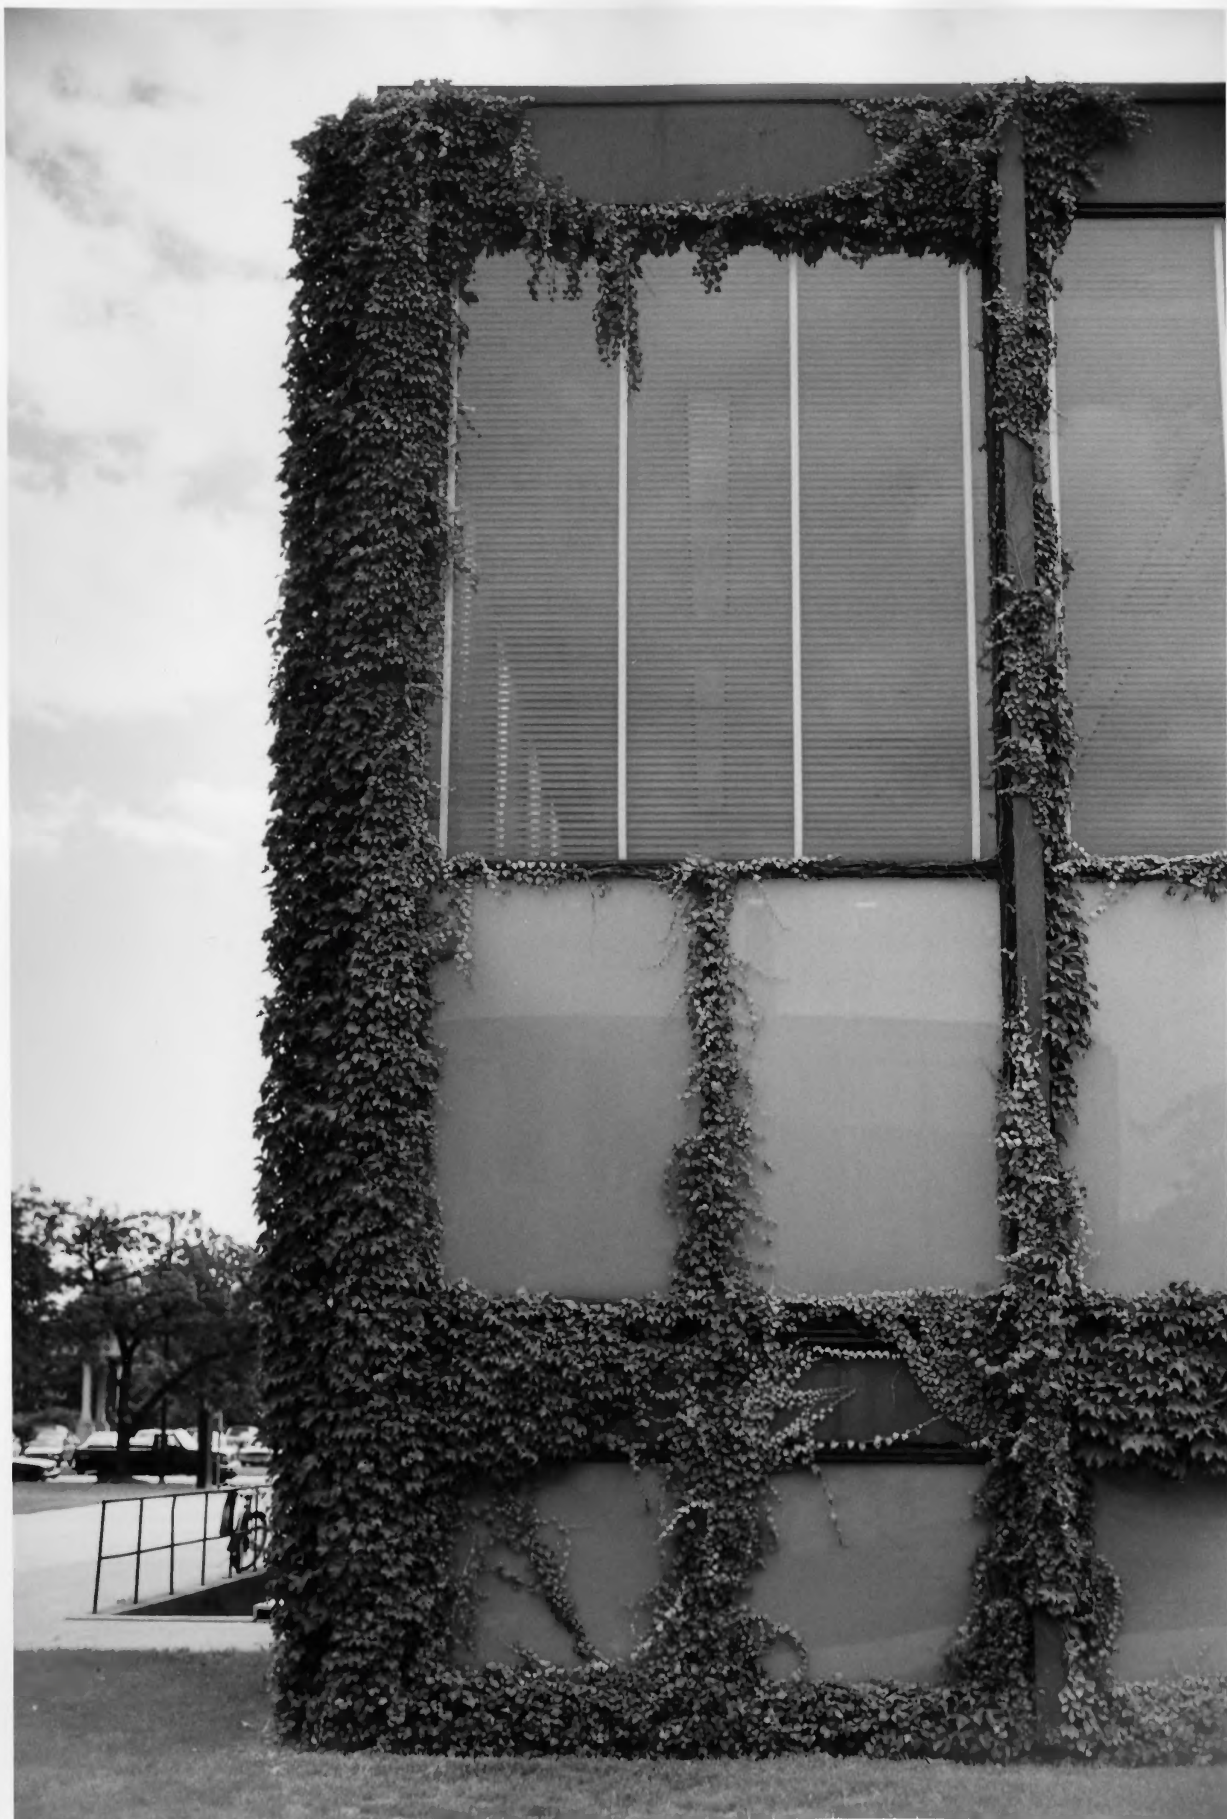

Current Images 2001

Copyright: Eric D. Thompson

View of SW corner looking N

12

**Mies van der Rohe**  
**S.R. Crown Hall**

(1950-1956)

3360 South State Street

Chicago, IL 60616

Current Images 2001

Copyright: Eric D. Thompson

View of N facade looking SW

13

**Mies van der Rohe**

**S.R. Crown Hall**

(1950-1956)

3360 South State Street