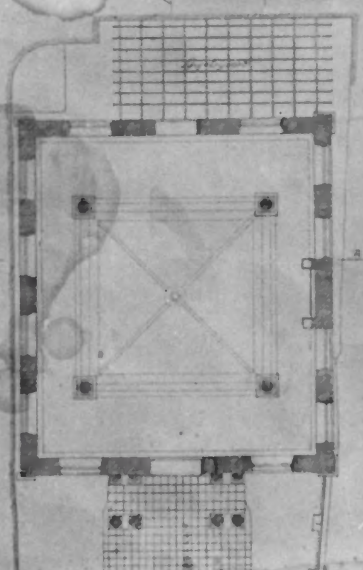

SYNAGOGEN  
I  
CHARLOTTE-AMALIE  
ST: THOMAS  
1833

1833

**Synagogen  
Charlotte Amalie  
St. Thomas  
1833**

**St. Thomas Synagogue**

**Charlotte Amalie, St. Thomas VI**

**View of front of Synagogue,  
with Synagogue Office on left**

**St. Thomas Synagogue**  
**Charlotte Amalie, St. Thomas VI**  
**Overview of Synagogue**

**St. Thomas Synagogue**  
**Charlotte Amalie, St. Thomas VI**  
**Interior view of Synagogue,**  
**from the northwest looking**  
**Southeast. Birmah in right**  
**foreground and Ark containing**  
**the Torahs on east walls,**