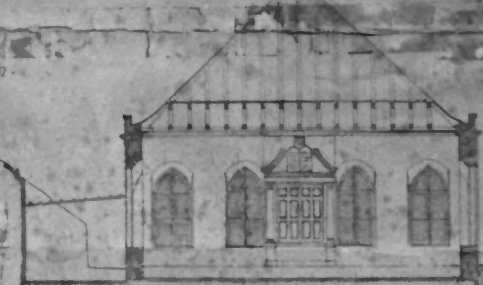

SYNAGOGEN  
I  
CHARLOTTE-AMALIE  
ST: THOMAS  
1833

1833

**Synagogen  
Charlotte Amalie  
St. Thomas  
1833**

**St. Thomas Synagogue**

**Charlotte Amalie, St. Thomas VI**

**View of front of Synagogue,  
with Synagogue Office on left**

**St. Thomas Synagogue**  
**Charlotte Amalie, St. Thomas VI**  
**Overview of Synagogue**

**St. Thomas Synagogue**  
**Charlotte Amalie, St. Thomas VI**  
**Interior view of Synagogue,**  
**from the northwest looking**  
**Southeast. Birmah in right**  
**foreground and Ark containing**  
**the Torahs on east walls,**