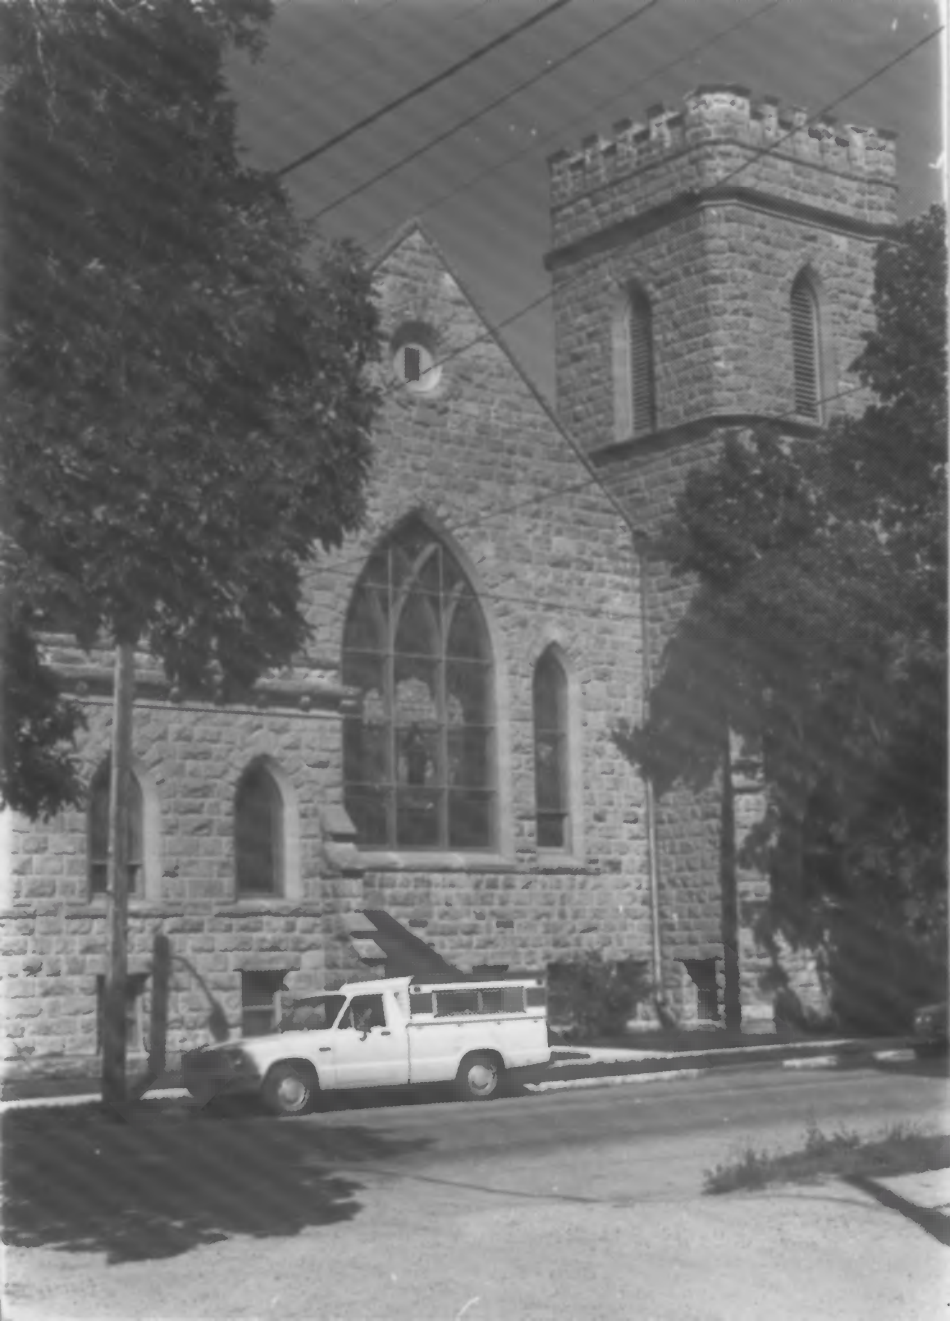

024

MRA

Lewistown, Montana

Property/Site No. <sup>1st</sup> Presbyterian Church

Location 215 5th Ave So

Photographer Survey Volunteer

Date Fall 1983

Negative MT SHPO