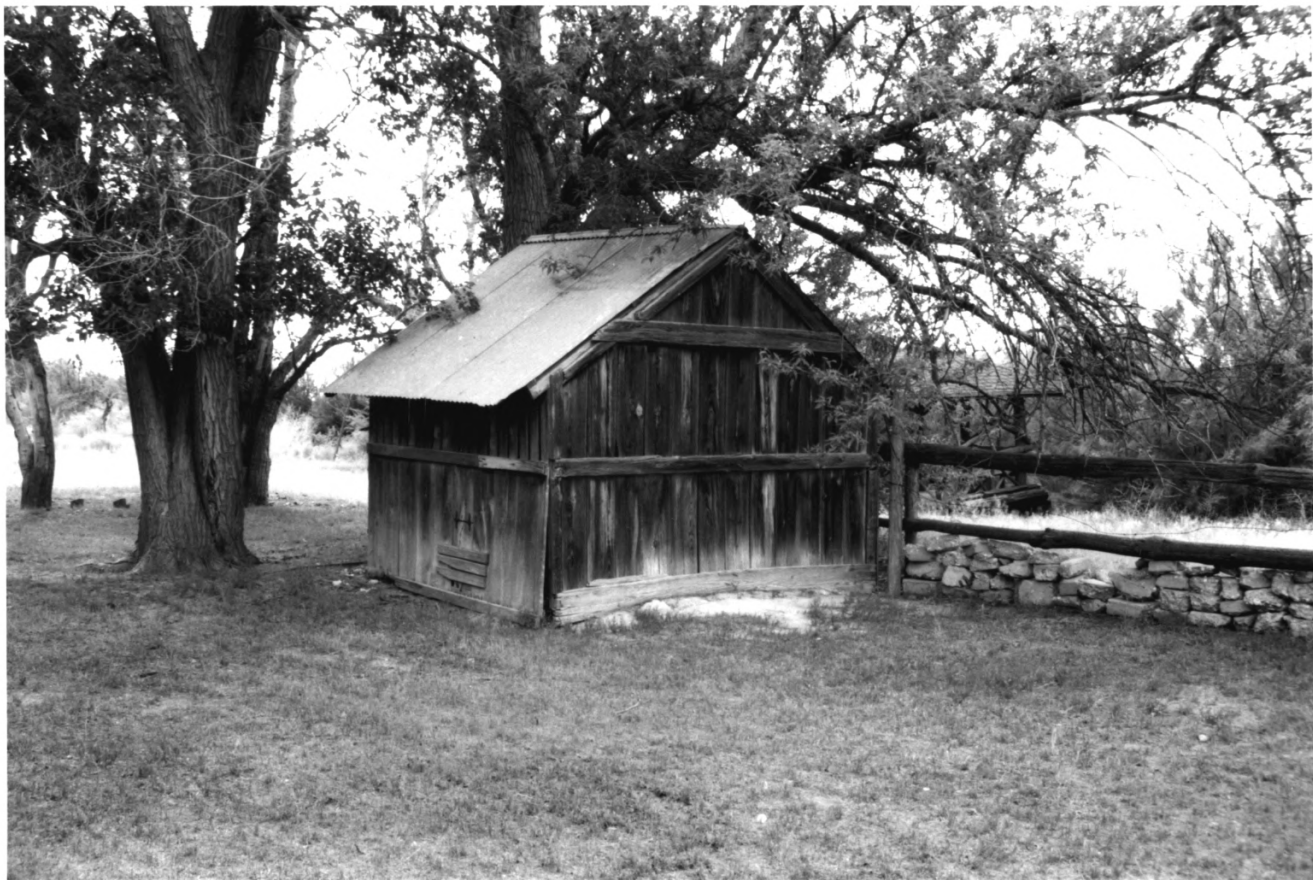

ARMANDINE
CARLSBAD, EDDY COUNTY, N. M.
ENTRY GATEPOSTS, FACING WEST
PHOTO 1 OF 15

A black and white photograph of a stone wall. The wall is constructed from large, roughly-hewn stones and is topped with a thick, flat concrete or stone cap. A dark, rectangular plaque is mounted on the wall, featuring the name "ARMANDINE" in raised, serif capital letters. The wall shows signs of weathering and cracking. In the background, there is a grassy area and the dark trunks of trees. The foreground consists of a dirt path and some dry vegetation.

ARMANDINE

CARLSBAD, EDDY COUNTY, NEW MEX.

BATH HOUSE AND

STORAGE SHACK, FACING NORTH

PHOTO 8 OF 15

ARMANDINE

CARLSBAD, EDDY COUNTY, NEW MEXICO

CARRIAGE HOUSE, FACING N. WEST

PHOTO 9 OF 15

ARMANDINE
CARLSBAD, EDDY COUNTY, NEW MEXICO
CARRIAGE HOUSE AND
SERVANTS' QUARTERS, FACING WEST

PHOTO 10 OF 15

ARMANDINE

CARLSBAD, EDDY COUNTY, NEW MEXICO

GARAGE, FACING SOUTH

PHOTO 11 OF 15

ARMANDINE
CARLSBAD, SAGY COUNTY, NEW MEXICO
HAY HOUSE, FACING WEST
PHOTO 12 OF 15

ARMANDINE
CARLSBAD, EDDY COUNTY, NEW MEXICO
HAY HOUSE, FACING SOUTH
PHOTO 13 OF 15

ARMANDINE
CARLSBAD, EDDY COUNTY, NEW MEXICO
HAY HOUSE, FACING SOUTHEAST
PHOTO 14 OF 16

ARMANDINE
CARLSBAD, EDDY COUNTY, NEW MEXICO
GAZEBO, FACING SOUTH
PHOTO 15 OF 15