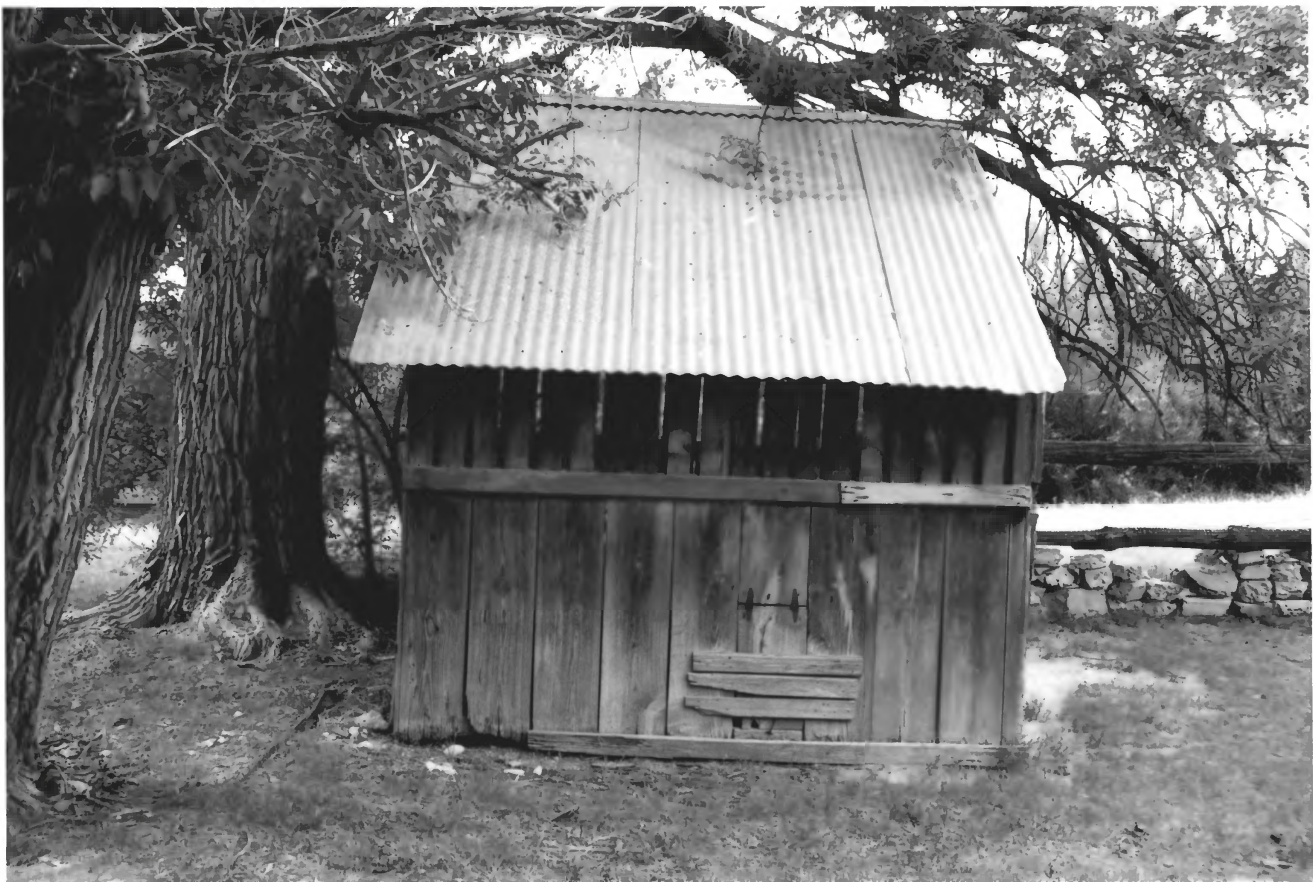

ARMANDINE
CARLSBAD, EDDY COUNTY, N. M.
ENTRY GATEPOSTS, FACING WEST
PHOTO 1 OF 15

A black and white photograph of a stone wall. The wall is constructed from large, roughly-hewn stones and is topped with a thick, flat concrete or stone cap. A dark, rectangular plaque is mounted on the wall, featuring the name "ARMANDINE" in raised, serif capital letters. The wall shows signs of weathering and cracking. In the background, there is a grassy area and the dark trunks of trees. The foreground consists of a dirt path and some dry vegetation.

ARMANDINE

CARLSBAD, EDDY COUNTY, NEW MEX.

BATH HOUSE AND

STORAGE SHACK, FACING NORTH

PHOTO 8 OF 15

ARMANDINE

CARLSBAD, EDDY COUNTY, NEW MEXICO

CARRIAGE HOUSE, FACING N. WEST

PHOTO 9 OF 15

ARMANDINE
CARLSBAD, EDDY COUNTY, NEW MEXICO
CARRIAGE HOUSE AND
SERVANTS' QUARTERS, FACING WEST

PHOTO 10 OF 15

ARMANDINE

CARLSBAD, EDDY COUNTY, NEW MEXICO

GARAGE, FACING SOUTH

PHOTO 11 OF 15

ARMANDINE
CARLSBAD, SAGY COUNTY, NEW MEXICO
HAY HOUSE, FACING WEST
PHOTO 12 OF 15

ARMANDINE
CARLSBAD, EDDY COUNTY, NEW MEXICO
HAY HOUSE, FACING SOUTH
PHOTO 13 OF 15

ARMANDINE
CARLSBAD, EDDY COUNTY, NEW MEXICO
HAY HOUSE, FACING SOUTHEAST
PHOTO 14 OF 16

ARMANDINE
CARLSBAD, EDDY COUNTY, NEW MEXICO
GAZEBO, FACING SOUTH
PHOTO 15 OF 15