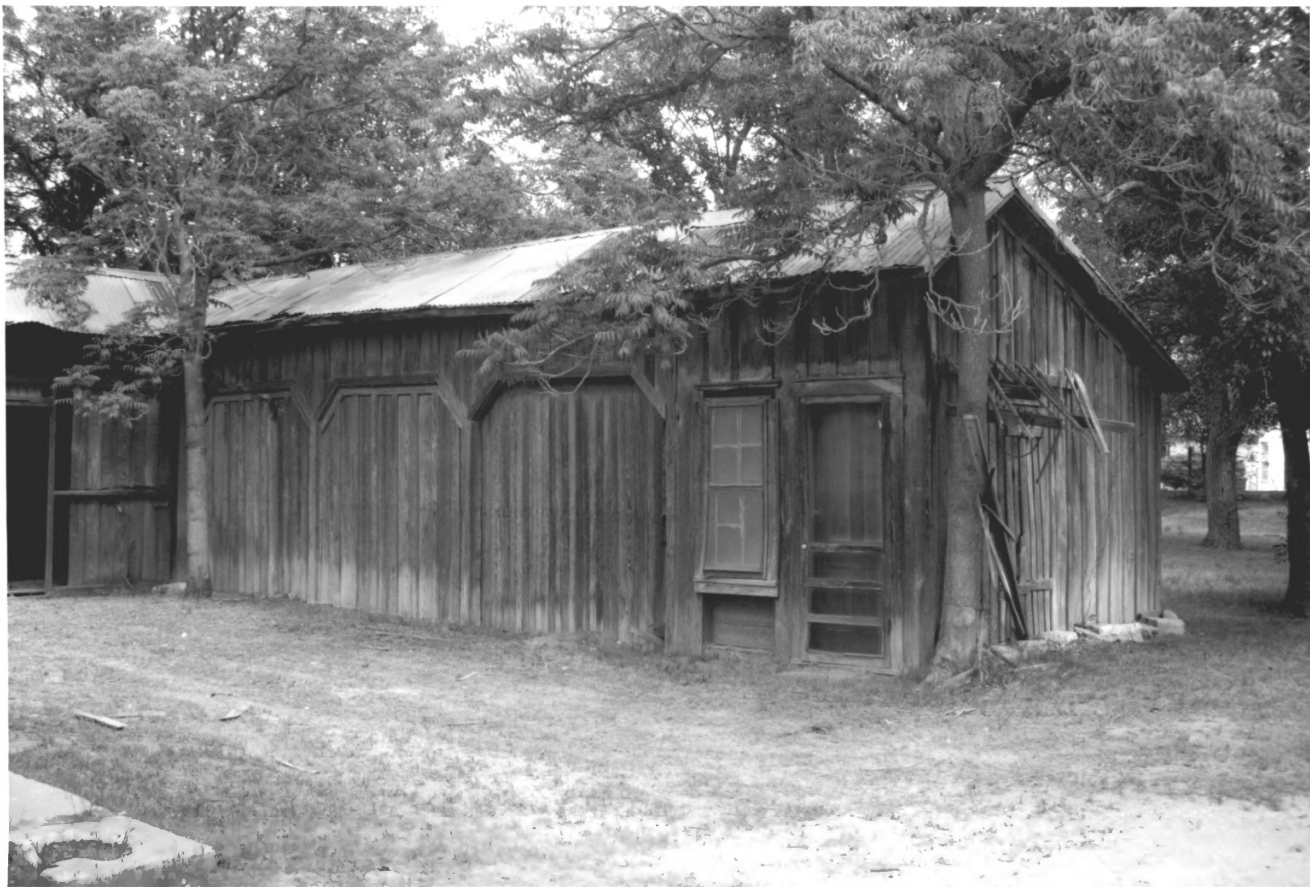

ARMANDINE
CARLSBAD, EDDY COUNTY, N. M.
ENTRY GATEPOSTS, FACING WEST
PHOTO 1 OF 15

A black and white photograph of a stone wall. The wall is constructed from large, roughly-hewn stones and is topped with a thick, flat concrete or stone cap. A dark, rectangular plaque is mounted on the wall, featuring the name "ARMANDINE" in raised, serif capital letters. The wall shows signs of weathering and cracking. In the background, there is a grassy area and the dark trunks of trees. The foreground consists of a dirt path and some dry vegetation.

ARMANDINE

CARLSBAD, EDDY COUNTY, NEW MEX.

BATH HOUSE AND

STORAGE SHACK, FACING NORTH

PHOTO 8 OF 15

ARMANDINE

CARLSBAD, EDDY COUNTY, NEW MEXICO

CARRIAGE HOUSE, FACING N. WEST