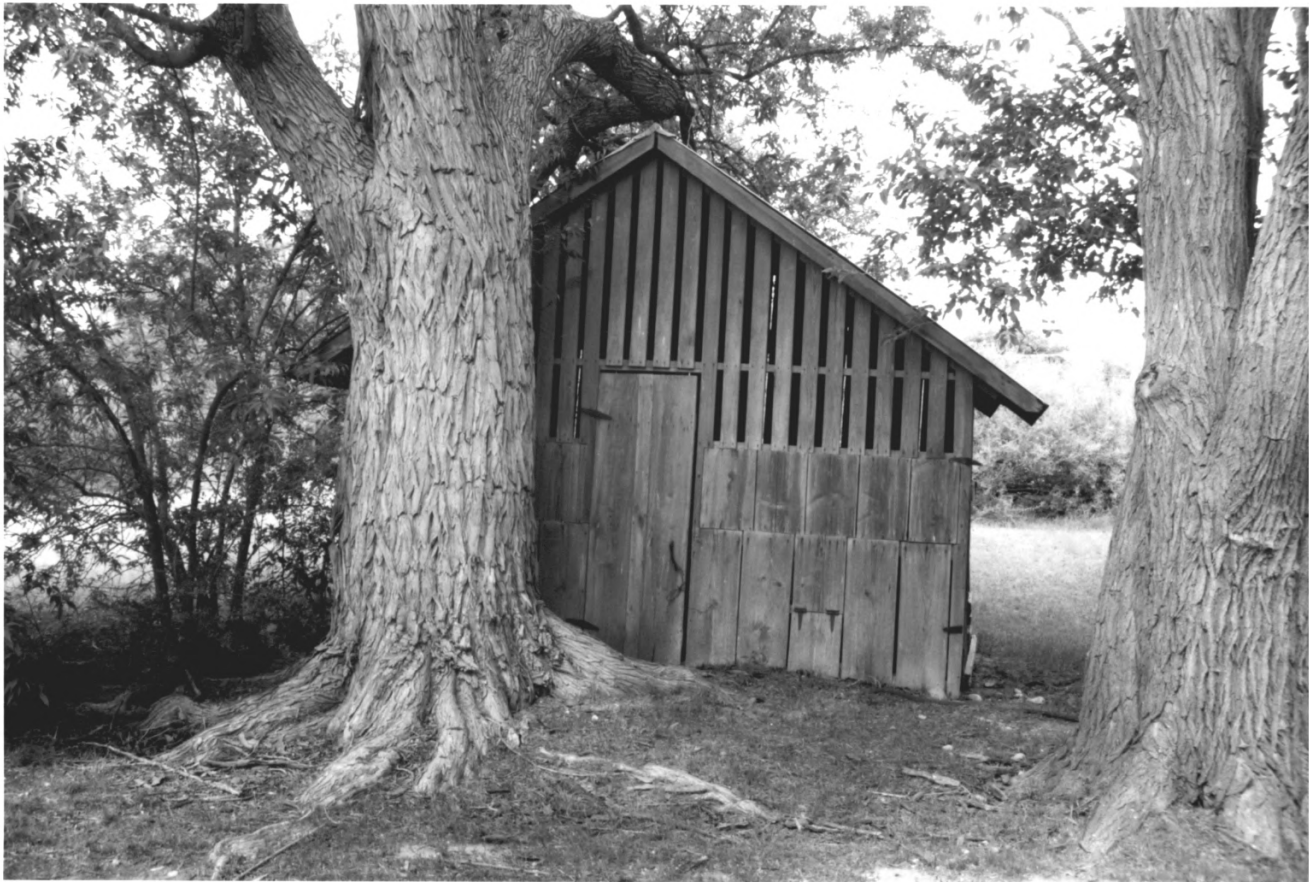

ARMANDINE
CARLSBAD, EDDY COUNTY, N. M.
ENTRY GATEPOSTS, FACING WEST
PHOTO 1 OF 15

A black and white photograph of a stone wall. The wall is constructed from large, roughly-hewn stones and is topped with a thick, flat concrete or stone cap. A dark, rectangular plaque is mounted on the wall, featuring the name "ARMANDINE" in raised, serif capital letters. The wall shows signs of weathering and cracking. In the background, there is a grassy area and the dark trunks of trees. The foreground consists of a dirt path and some dry vegetation.

ARMANDINE

CARLSBAD, EDDY COUNTY, NEW MEX.

BATH HOUSE AND

STORAGE SHACK, FACING NORTH

PHOTO 8 OF 15

ARMANDINE

CARLSBAD, EDDY COUNTY, NEW MEXICO

CARRIAGE HOUSE, FACING N. WEST

PHOTO 9 OF 15

ARMANDINE
CARLSBAD, EDDY COUNTY, NEW MEXICO
CARRIAGE HOUSE AND
SERVANTS' QUARTERS, FACING WEST

PHOTO 10 OF 15

ARMANDINE

CARLSBAD, EDDY COUNTY, NEW MEXICO

GARAGE, FACING SOUTH

PHOTO 11 OF 15

ARMANDINE
CARLSBAD, SAGY COUNTY, NEW MEXICO
HAY HOUSE, FACING WEST
PHOTO 12 OF 15

ARMANDINE
CARLSBAD, EDDY COUNTY, NEW MEXICO
HAY HOUSE, FACING SOUTH
PHOTO 13 OF 15

ARMANDINE
CARLSBAD, EDDY COUNTY, NEW MEXICO
HAY HOUSE, FACING SOUTHEAST
PHOTO 14 OF 16

ARMANDINE
CARLSBAD, EDDY COUNTY, NEW MEXICO
GAZEBO, FACING SOUTH
PHOTO 15 OF 15