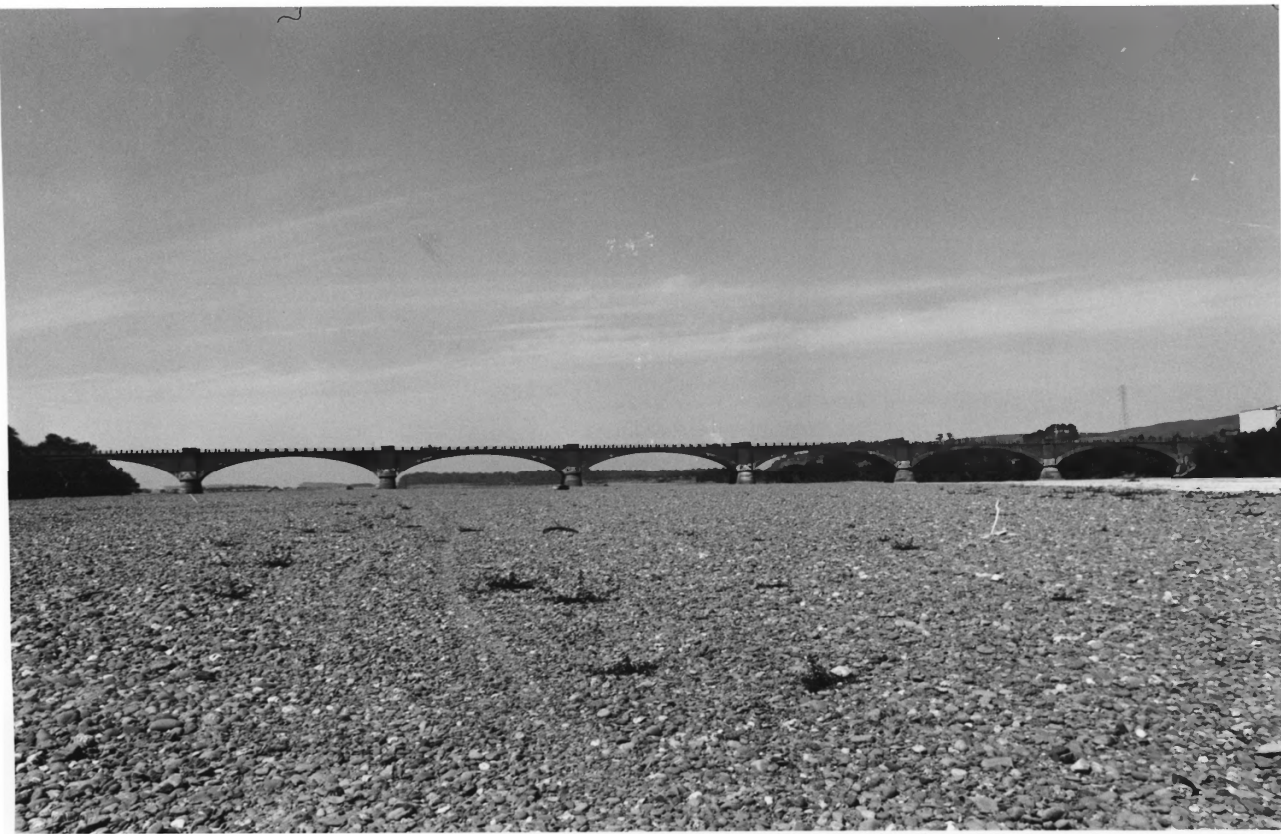

Eel River, Route 211, Humboldt, CA

Susie Van Kirk

11 September 1986

1162 C Street, Arcata, CA 95521

Southerly approach, looking NW

2 of 7

2

Fernbridge