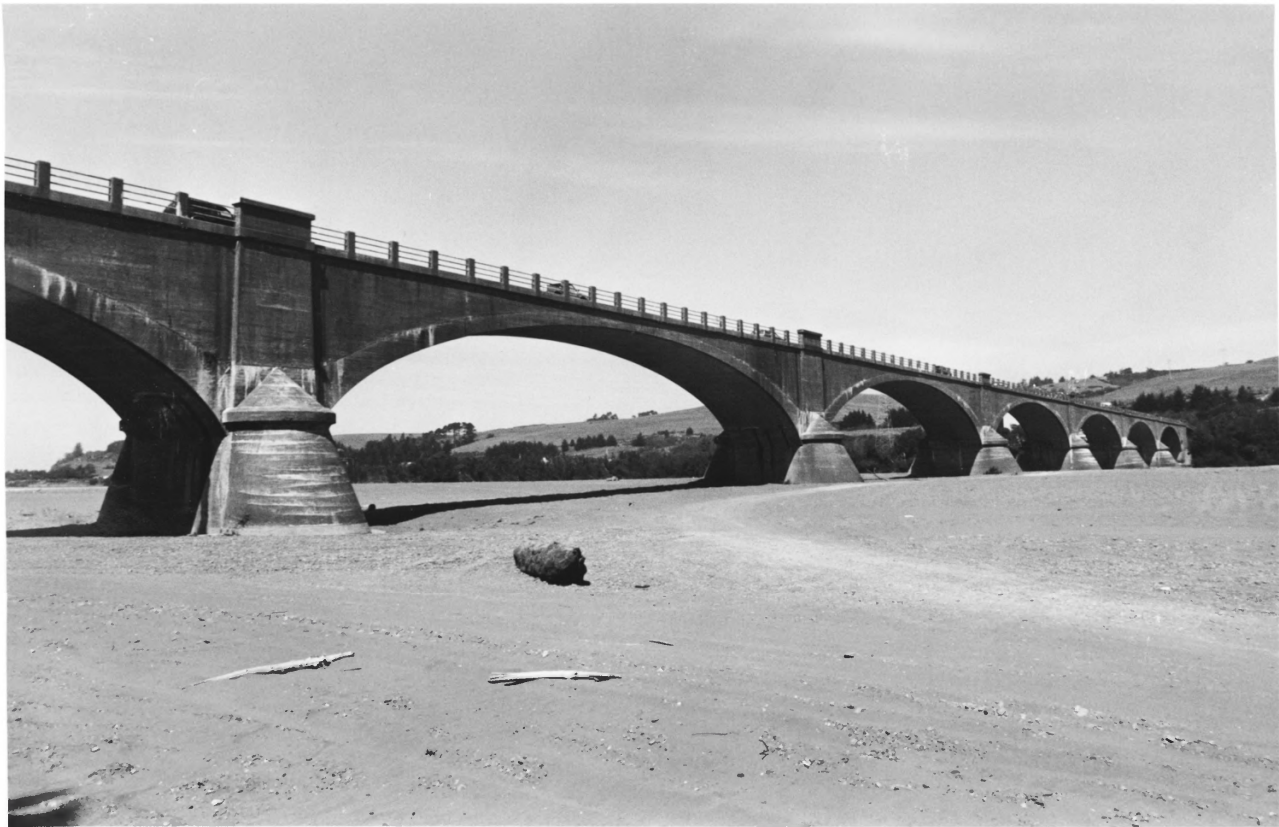

Eel River, Route 211, Humboldt, CA

Susie Van Kirk

11 September 1986

1162 C Street, Arcata, CA 95521

Upstream side, looking west

3 of 7

Fernbridge

Eel River, Route 211, Humboldt, CA