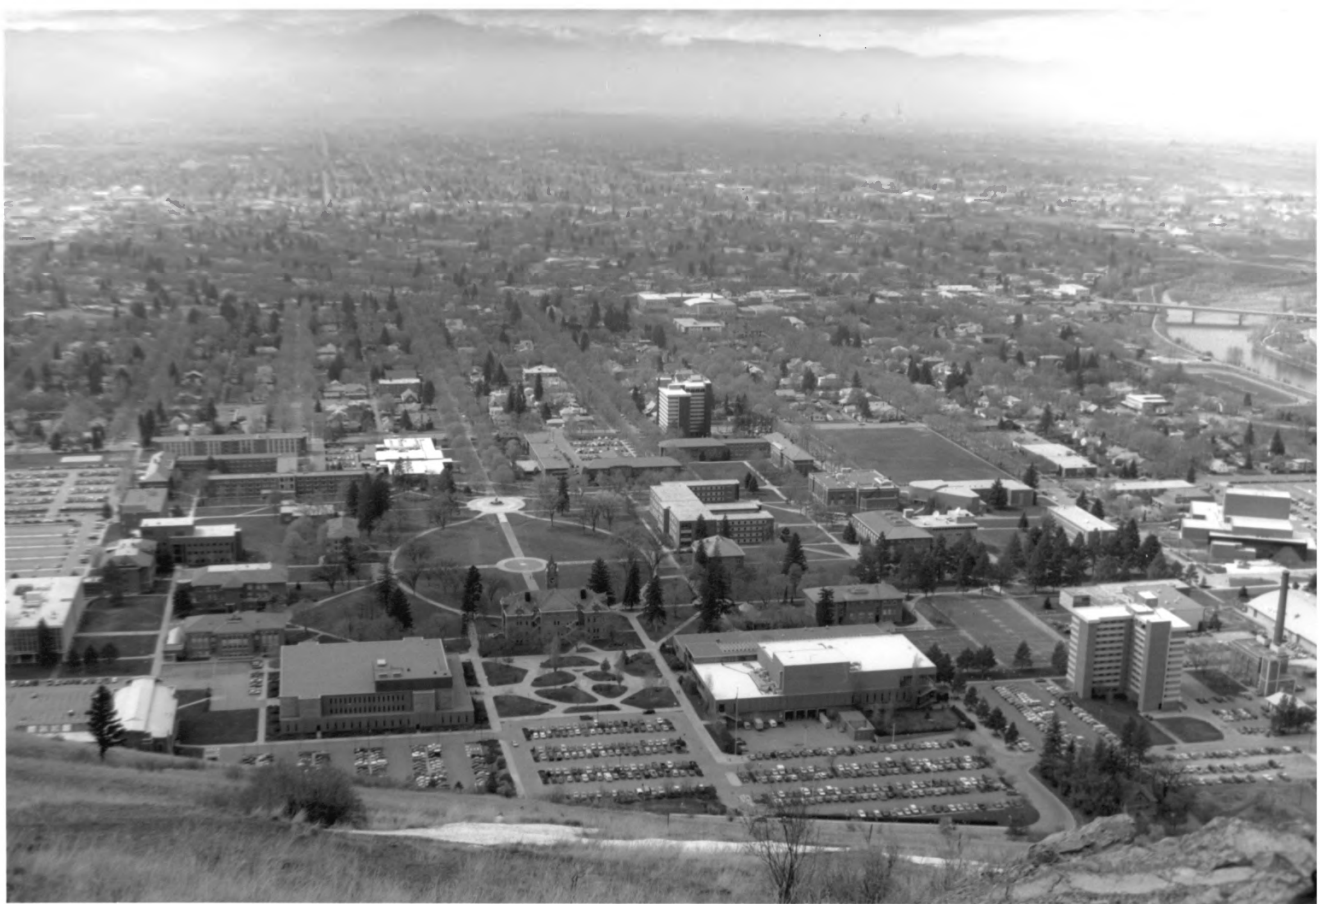

University of Montana Historic District  
Missoula County, Montana

Looking west toward Prescott House and stone  
outbuilding

Dennis McCahan, photographer  
August 1990  
Negative on file at SHPO

University of Montana Historic District  
Missoula County, Montana

Negative on file at SHPO, Helena, MT

~~#52~~

University of Montana Historic District  
Missoula County, Montana

West elevation of University Center  
April 1992

Patrick McCleary, photographer

Negative on file at SHPO, Helena, MT

~~#####~~

#####

University of Montana Historic District  
Missoula County, Montana

Looking west at the historic district from the "M" on Mount Sentinel

Patrick McCleary, photographer  
April 1992

Negative on file at SHPO, Helena, MT