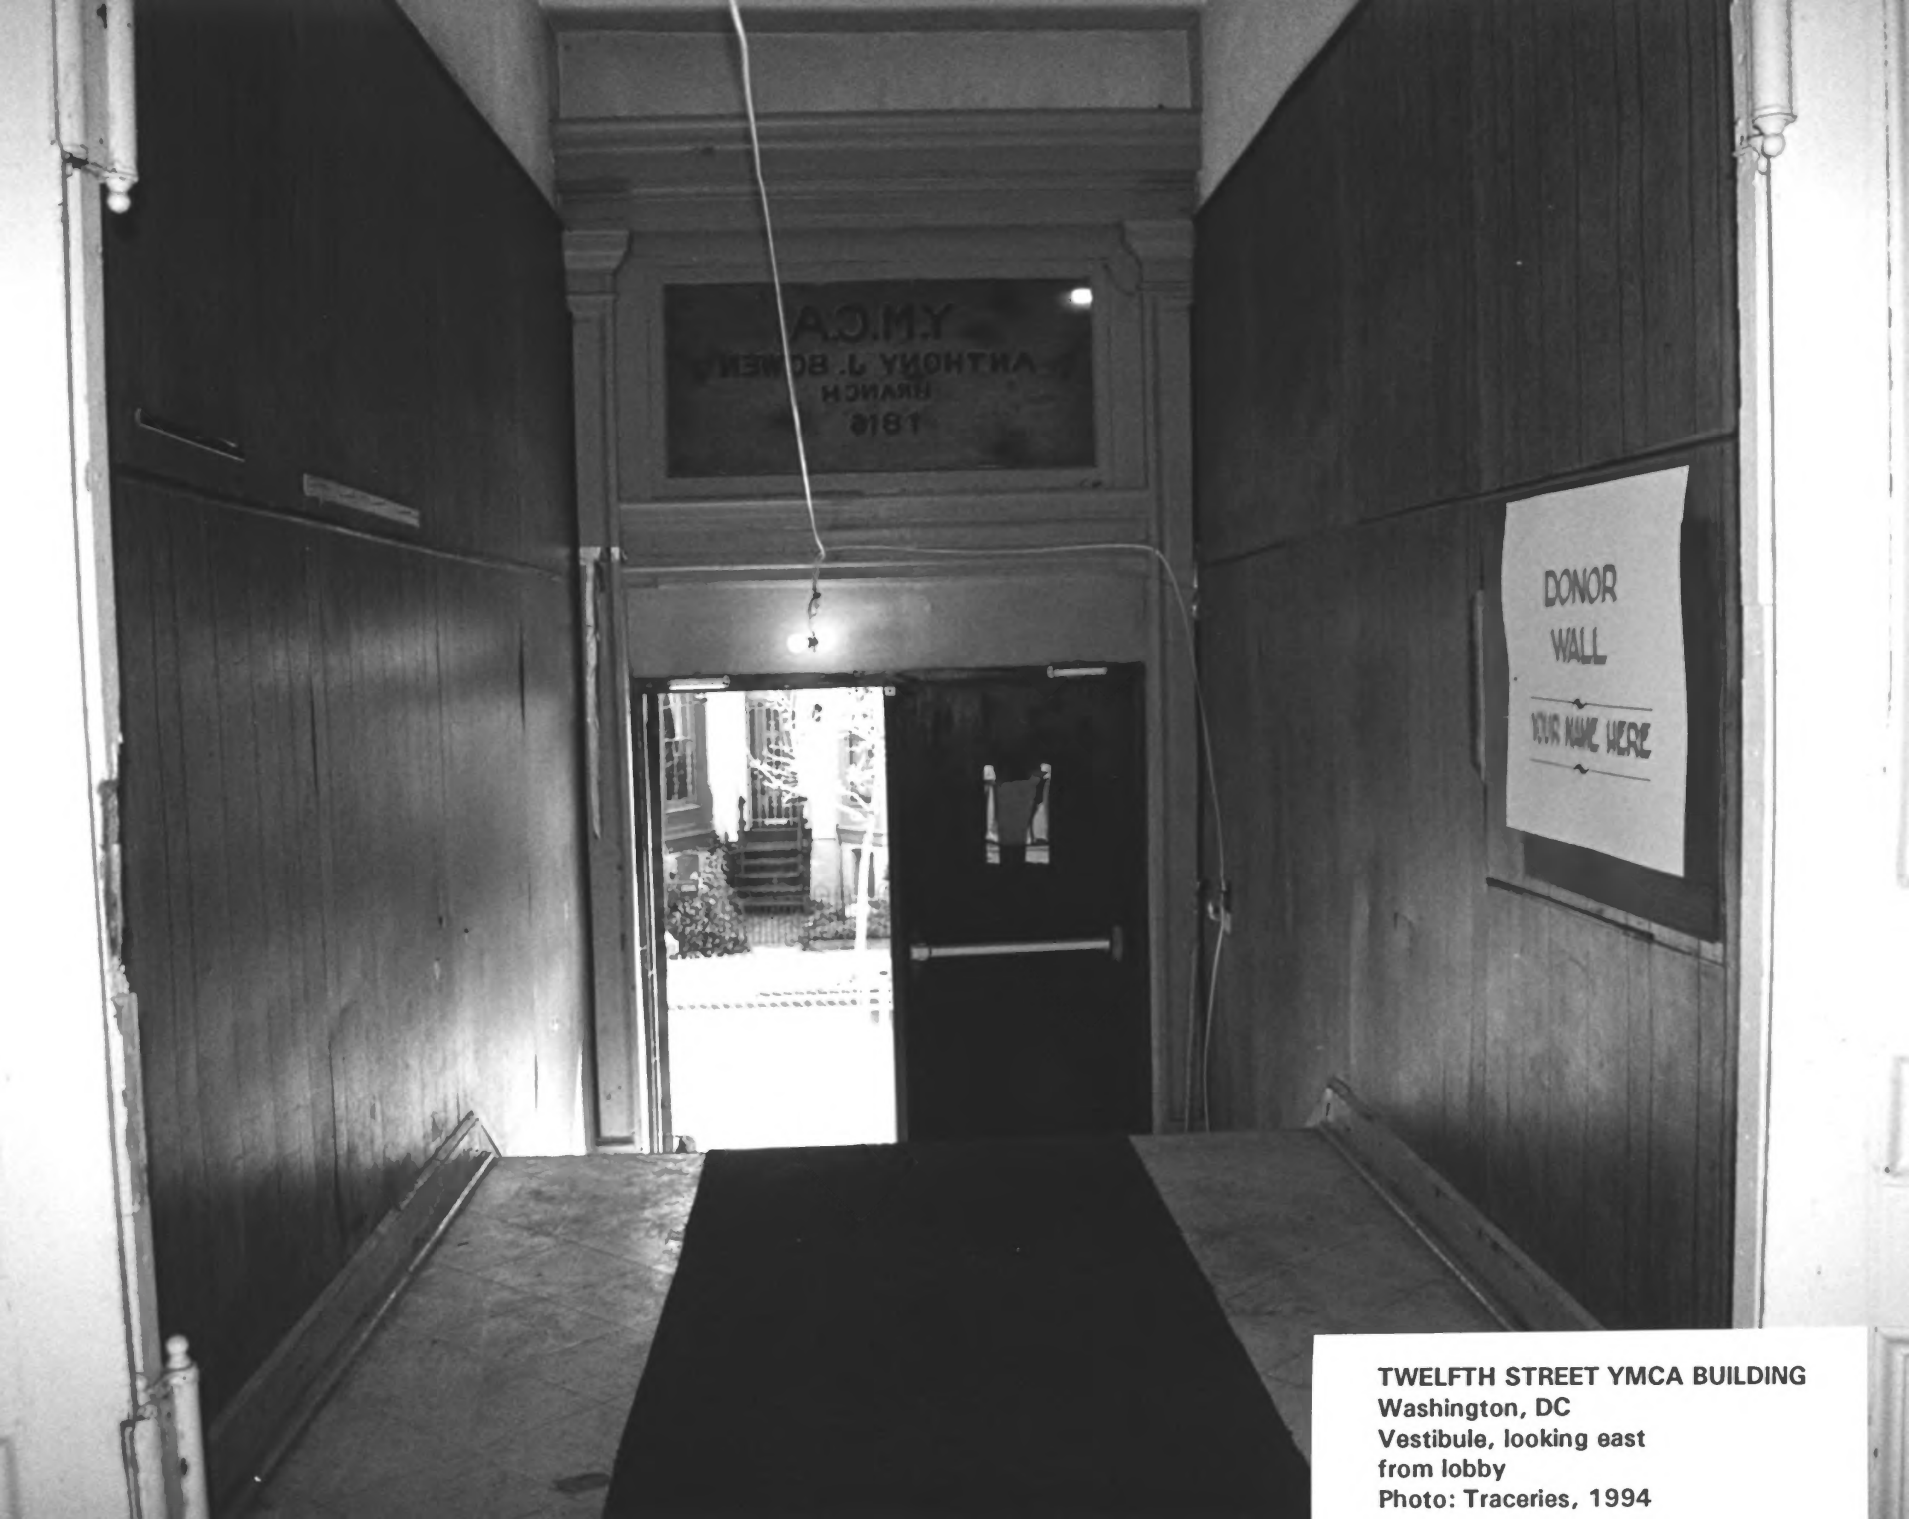

Y.M.C.A.
ANTHONY J. BOWEN
BRANCH
1916

DONOR
WALL
— — — — —
YOUR NAME HERE
— — — — —

TWELFTH STREET YMCA BUILDING
Washington, DC
Vestibule, looking east
from lobby
Photo: Tracerics, 1994