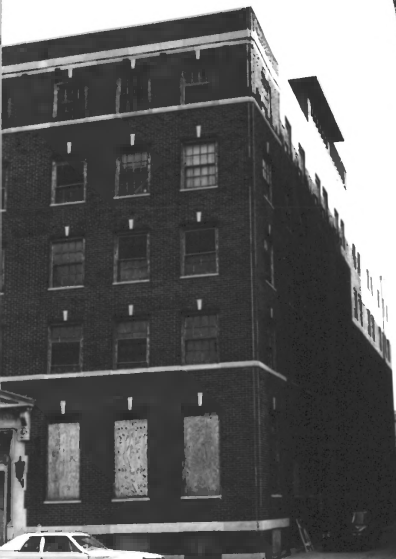

Y.W.C.A. Blue Triangle Hall
Indianapolis, IN
photo by J. McGuire
Date 11/7/87

photo negative:
326 Carlton Ave.
Brooklyn, NY 11205
Facing southeast
View from Penn. St

No. ~~1~~ 1

Y.W.C.A. Blue
Triangle Hall

Indianapolis, IN

photo by J. McGuire

Date 11/7/87

photo negative:

326 Carlton Ave.

Brooklyn, NY 11205

Facing northeast

View from Penn. St.

No.  2

BLUE TRINITY HALL
· Y · C · A ·

Y.W.C.A. Blue Triangle Hall
Indianapolis, IN
Photo by J. McGuire
Date 11/7/87

photo negative:
326 Carlton Ave.
Brooklyn, NY 11205

Facing East
View of front
entrance on Penn.

No. 3 St.

Y.W.C.A. Blue Triangle Hall
Indianapolis, IN
photo by J. McGuire
Date 11/7/87

photo negative:
326 Carlton Ave.
Brooklyn, NY 11205

Facing east
View from Penn. St.
Y.W.C.A. on left,
Tyndall Armory on
No. ~~4~~ 4 right