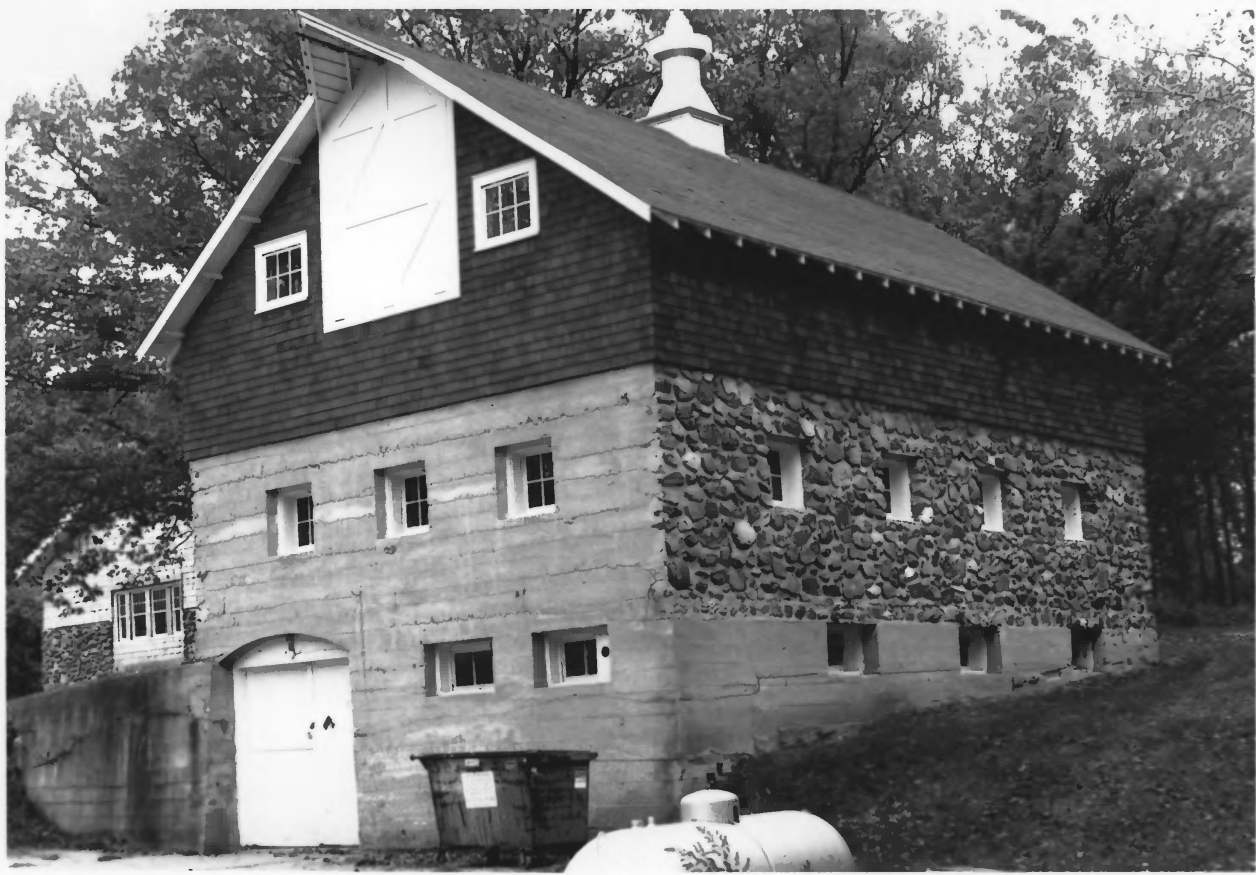

SIX THOUSAND TREES
WERE PLANTED IN THIS PARK
BY THE
DAUGHTERS OF THE AMERICAN REVOLUTION
IN 1876
"LET ONLY GOD GRASP A TREE"

ERECTED BY THE
STATE OF
1906

Backbone State Park - Coon Hollow Area

Strawberry Pt. (vic), Iowa

facing SE

Backbone State Park - CCC Museum

Strawberry Point (Vicinity), Iowa

M. Abel

10/17/90

Iowa BHP

facing W

Backbone State Park - CCC Museum
Strawberry Point (Vicinity), Iowa