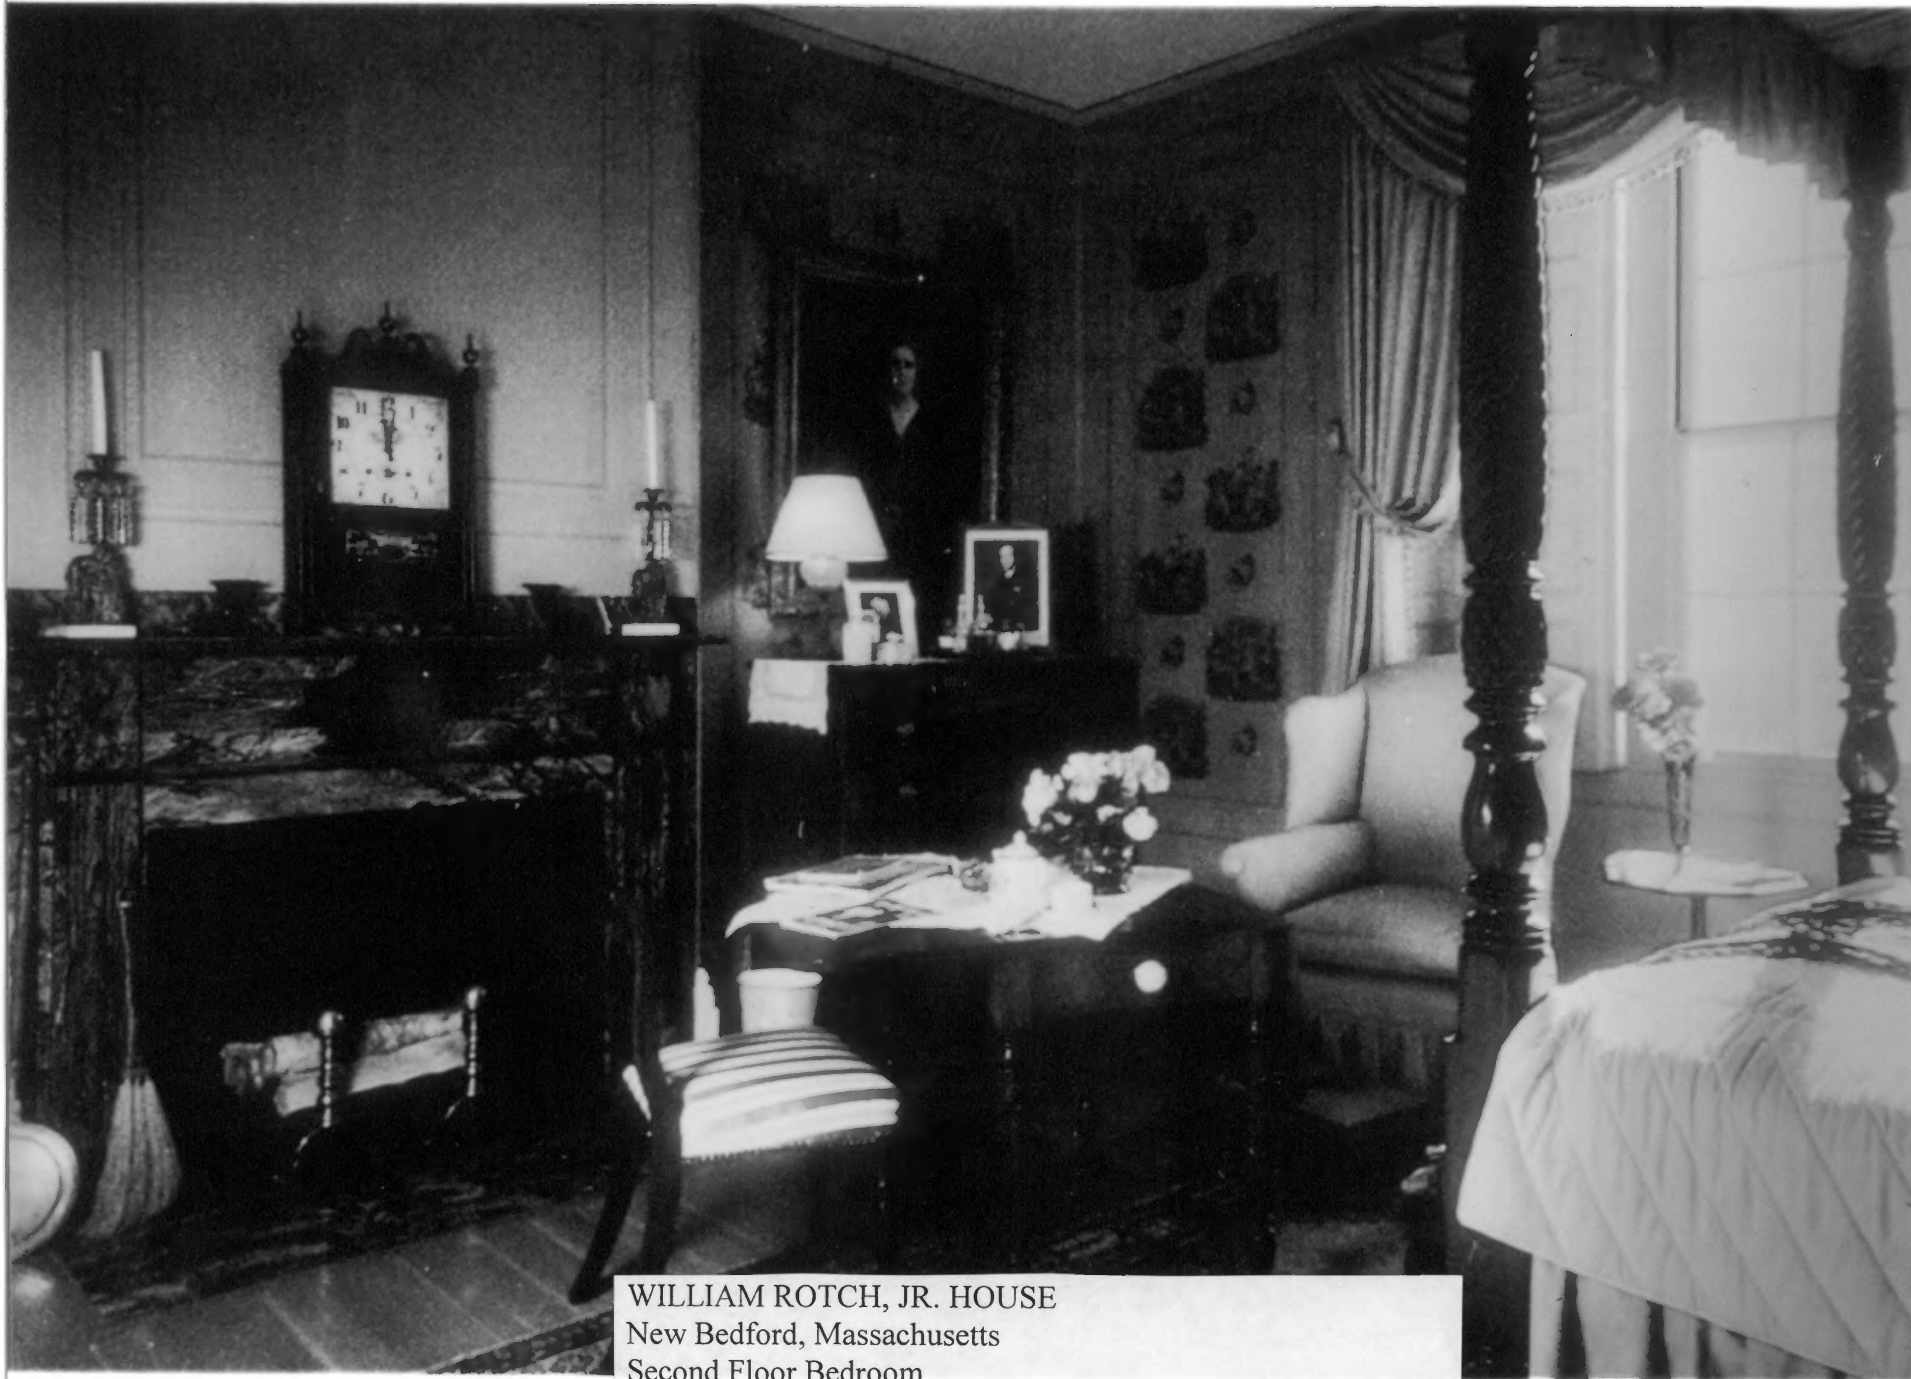

WILLIAM ROTCH, JR. HOUSE
New Bedford, Massachusetts
Second Floor Bedroom

Photo by the Rotch-Jones-Duff House & Garden Museum, 2002