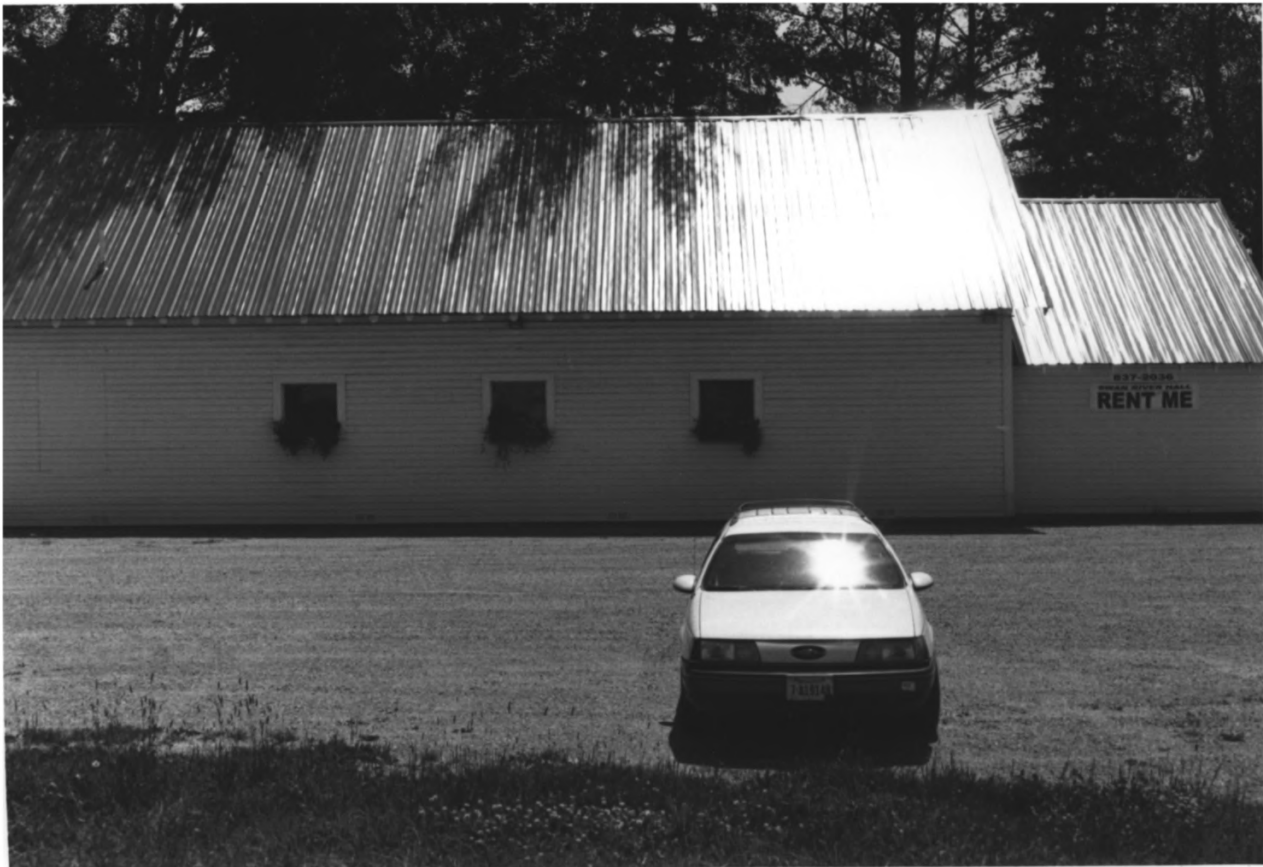

SWAN RIVER  
COMMUNITY HALL

Swan River Community Hall - west elevation  
Flathead County MT

Photographer: Kate Hampton July 2001

Location of negs: MT SHPO Helena MT

Direction of view: E

Photo # 1

RENT ME

200 WINE  
CEMENT BLDG

Swan River Community Hall. New elevations

Flathead County MT

Photographer: Kate Hampton July 2001

Location of negs: MT SHPO Helena MT

Direction of view: SE

Photo # 2

827-3030  
RENT ME

Swan River Community Hall - north elevation  
Flathead County MT

Photographer: Kate Hampton July 2001

Location of negs: MT SHPO Helena MT

Direction of view: S

Photo # 3

Swan River Community Hall - south elevation  
Flathead County MT

Photographer: Kate Hampton July 2001