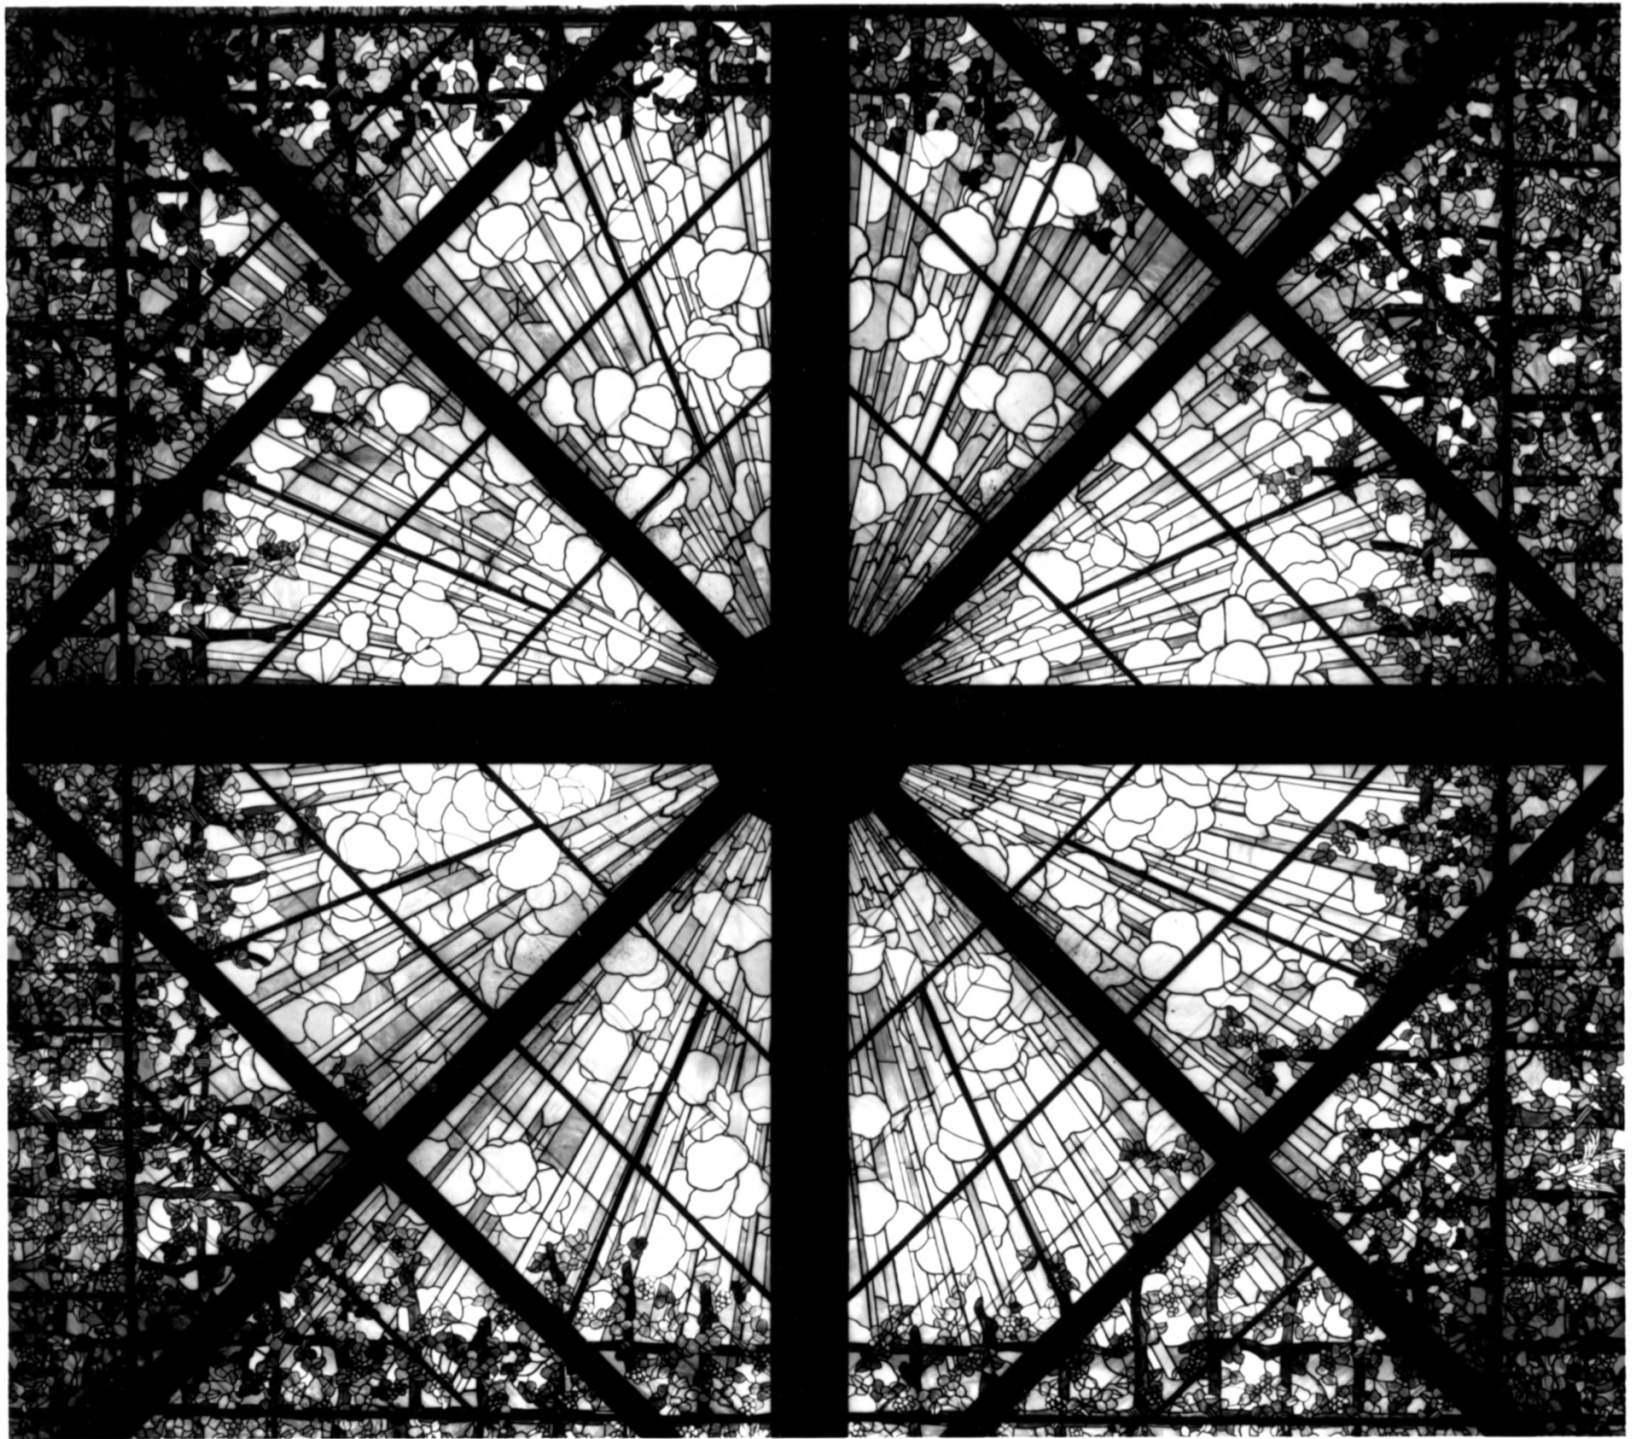

6722

Archmere N-1526

Claymont, Delaware

Photo by Stephen G. Del Sordo

January 1992

Location of Negative: State Historic Preservation Office

View from Interior Courtyard

7 of 22