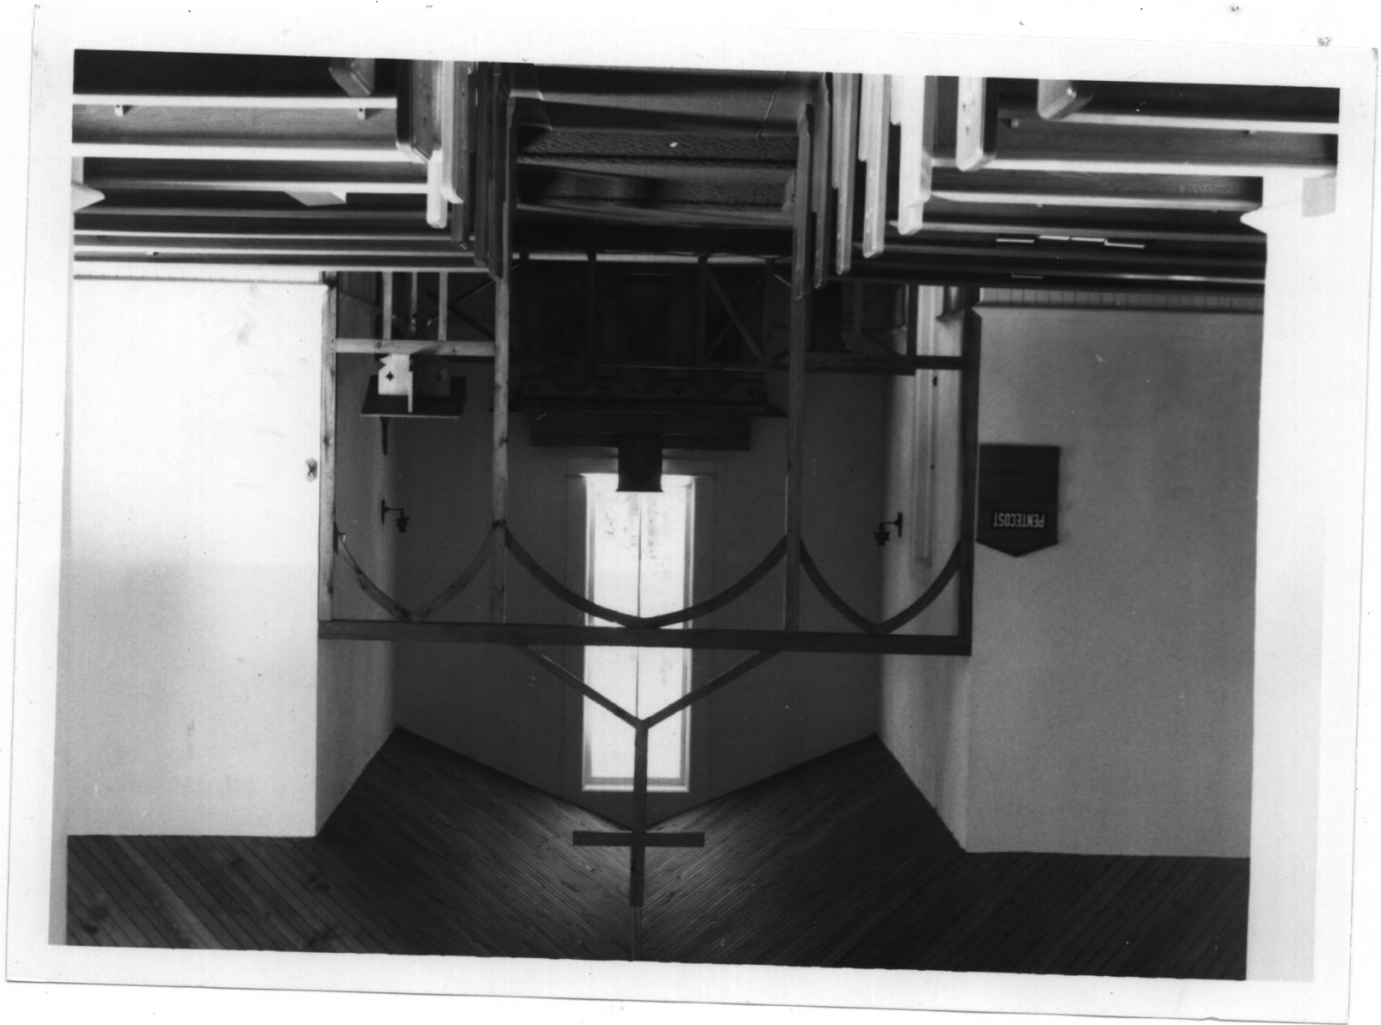

CHURCH OF THE ATONEMENT  
Fish Creek, Door County, Wisconsin  
Photo by Peter J. Adams, August 1984  
Negative at State Historical Society of  
Wisconsin. View from north. Photo #1 of  
4.

CHURCH OF THE ATONEMENT  
Fish Creek, Door County, Wisconsin.  
Photo by Peter J. Adams, August 1984  
Negative at State Historical Society of  
Wisconsin. View from northeast. Photo #2  
of 4

CHURCH OF THE ATONEMENT  
Fish Creek, Door County, Wisconsin.  
Photo by Peter J. Adams, August 1984  
Negative at State Historical Society of  
Wisconsin. Interior view of altar. Photo  
# 3 of 4

CHURCH OF THE ATONEMENT  
Fish Creek, Door County, Wisconsin  
Photo by Peter J. Adams, August 1984  
Negative at State Historical Society of  
Wisconsin. Interior view of ceiling.  
Photo #4 of 4.