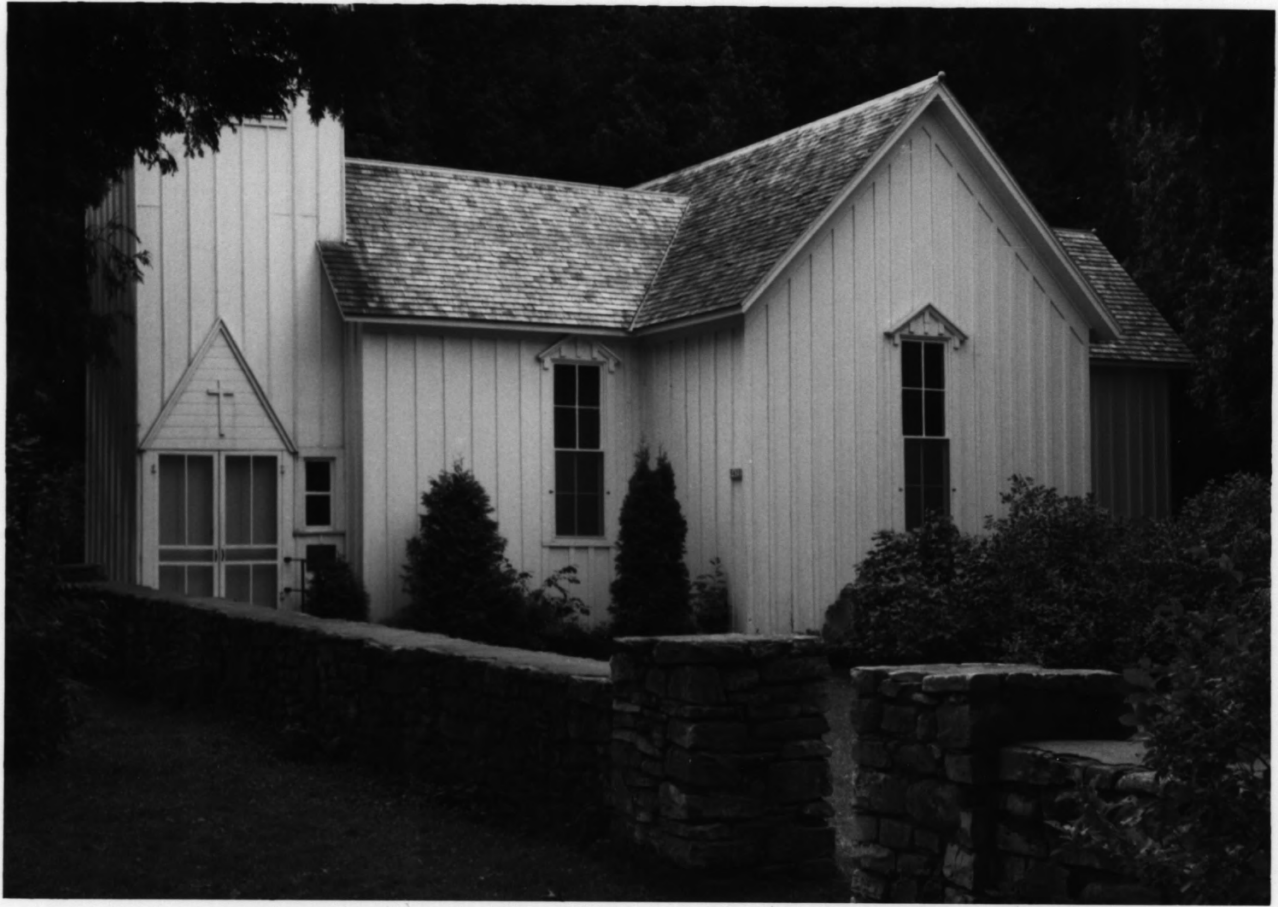

CHURCH OF THE ATONEMENT  
Fish Creek, Door County, Wisconsin  
Photo by Peter J. Adams, August 1984  
Negative at State Historical Society of  
Wisconsin. View from north. Photo #1 of  
4.

CHURCH OF THE ATONEMENT  
Fish Creek, Door County, Wisconsin.  
Photo by Peter J. Adams, August 1984  
Negative at State Historical Society of  
Wisconsin. View from northeast. Photo #2  
of 4

CHURCH OF THE ATONEMENT  
Fish Creek, Door County, Wisconsin.  
Photo by Peter J. Adams, August 1984  
Negative at State Historical Society of  
Wisconsin. Interior view of altar. Photo  
# 3 of 4

CHURCH OF THE ATONEMENT  
Fish Creek, Door County, Wisconsin  
Photo by Peter J. Adams, August 1984  
Negative at State Historical Society of  
Wisconsin. Interior view of ceiling.  
Photo #4 of 4.