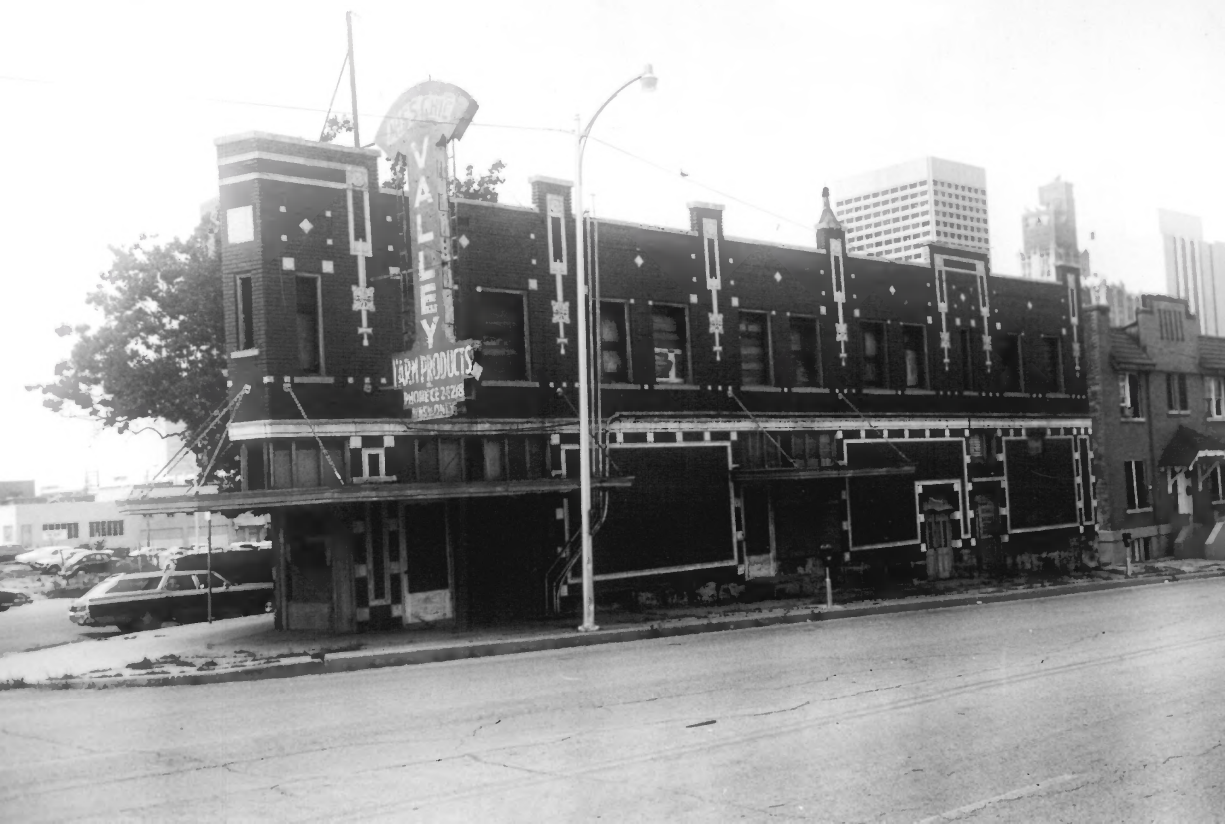

VALLEY

FARM PRODUCTS
PHONE CE 2-2288
NEW YORK