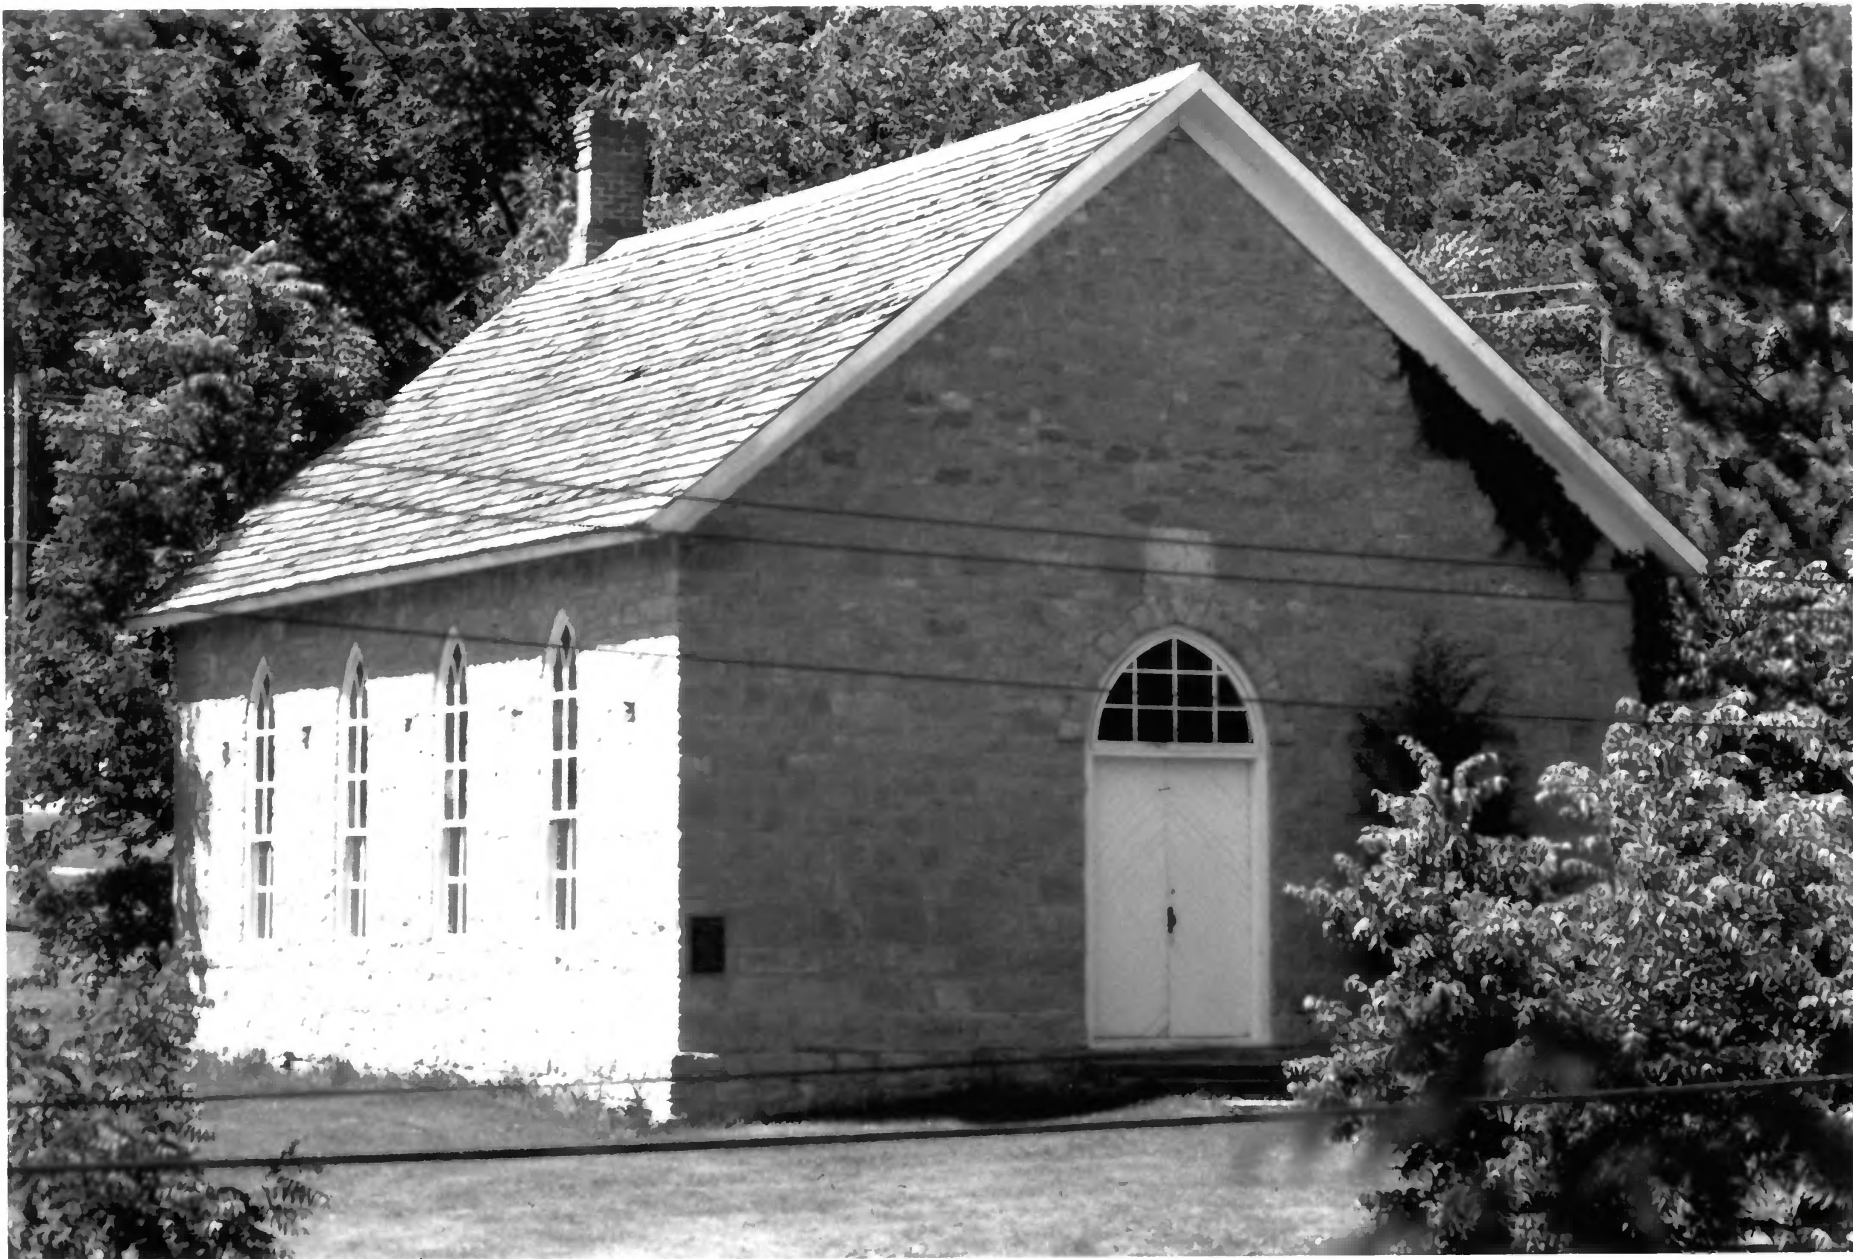

LOOKING EAST

From the Collection of the
MINNESOTA HISTORICAL SOCIETY

*DO NOT REPRODUCE
WITHOUT WRITTEN PERMISSION*

NOTICE
This Material May Be
Protected By Copyright
(Law Title 17 U.S. Code)

SWEDISH EVANGELICAL LUTHERAN CHURCH
MILLVILLE, WABASHA COUNTY, MN