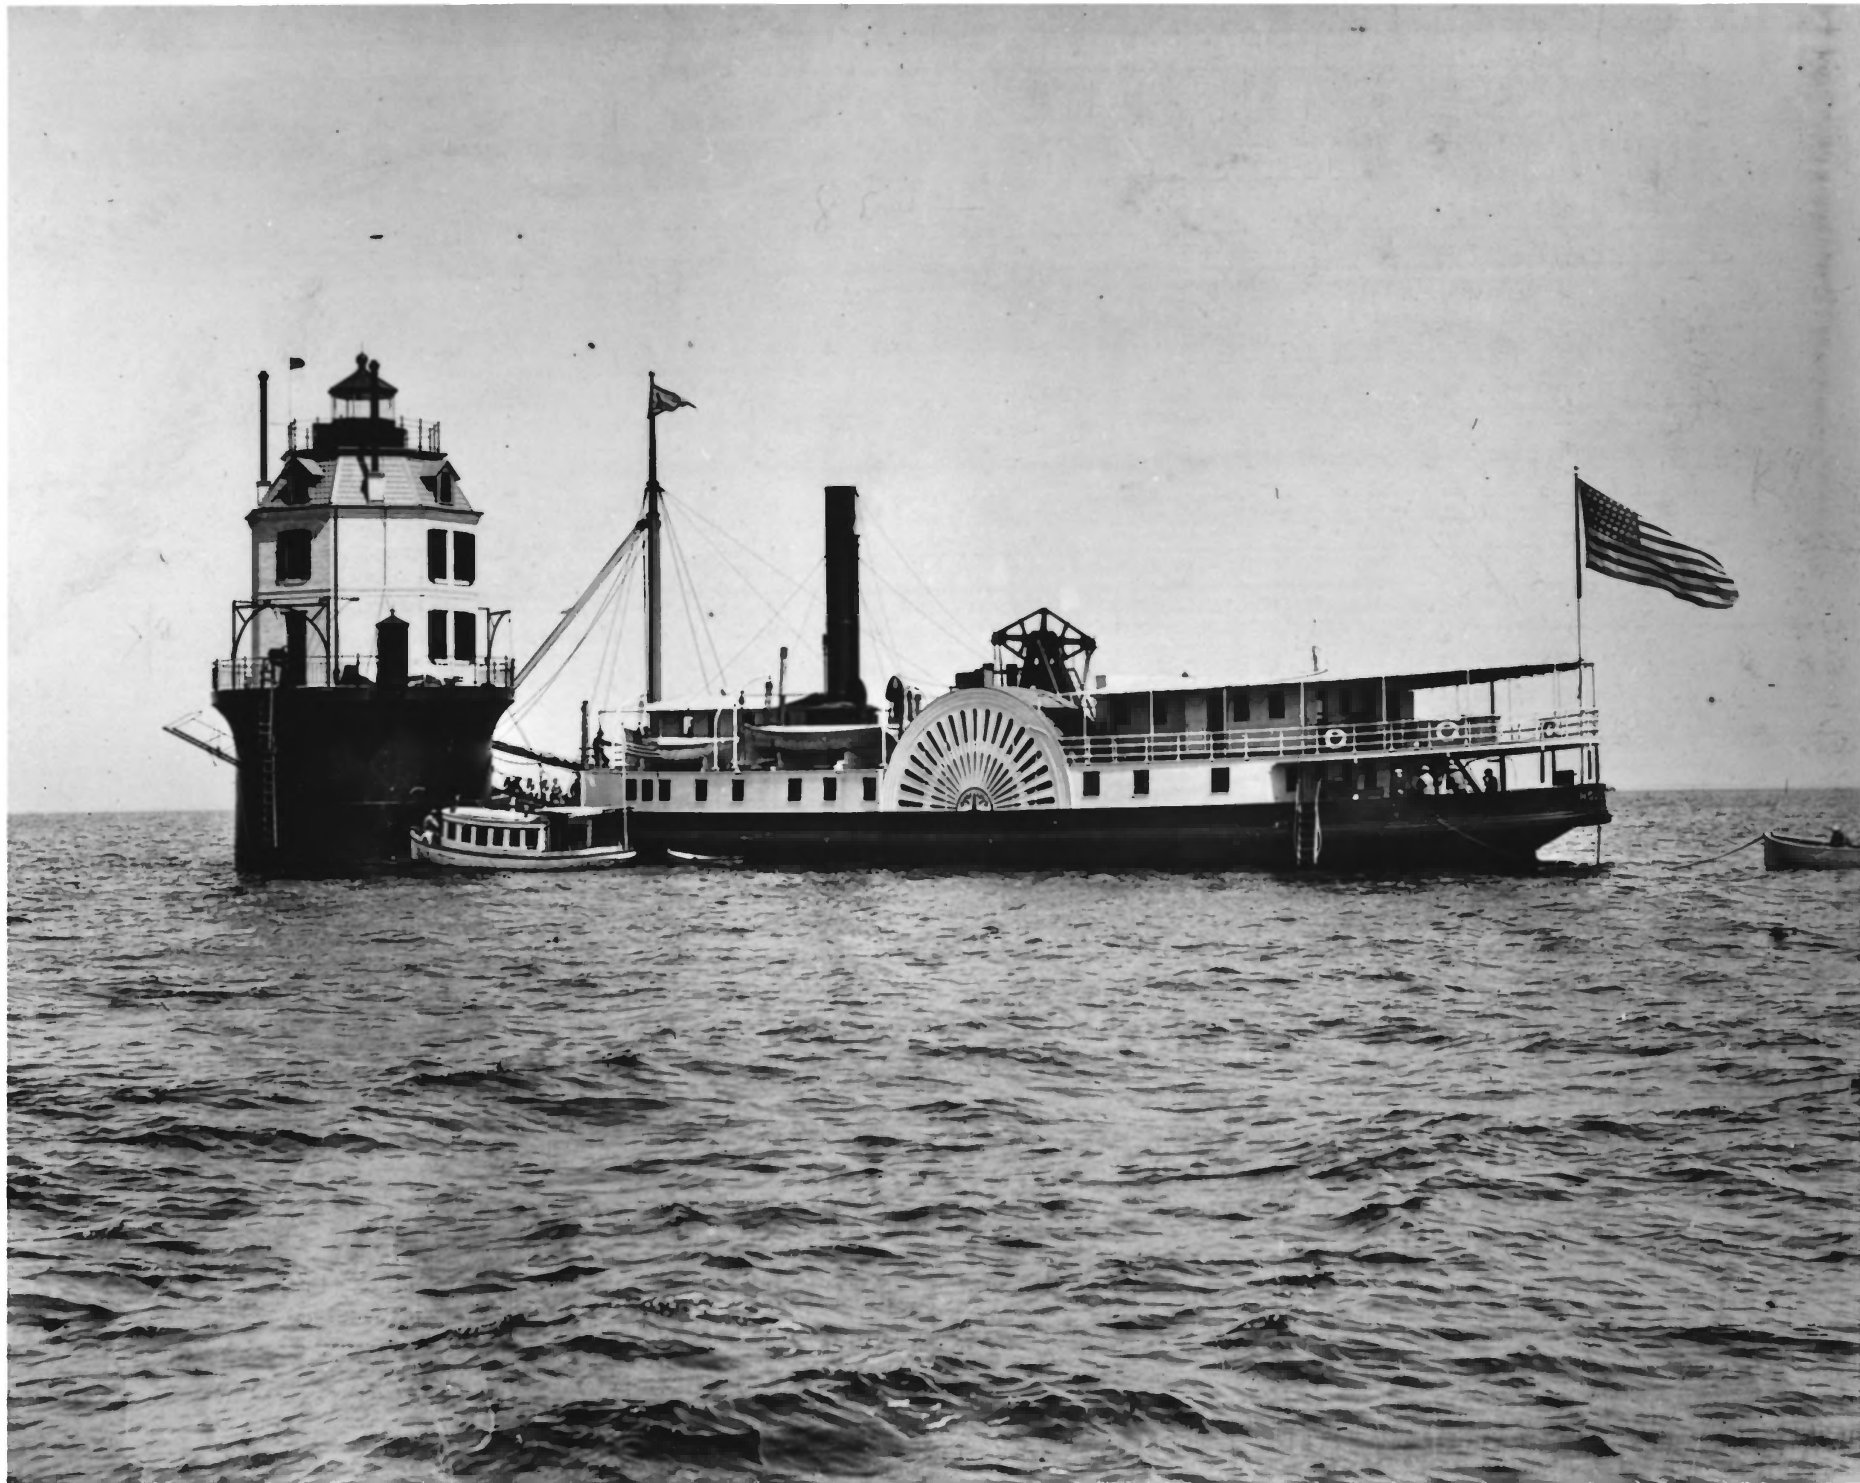

Point No Point Light, MD (St. Marys County)

Point No Point Light Station

St. Mary's County, MD

Photographer: Ralph Eshelman, National Park Service

1996

Photograph # 1

NPS photo by Ralph Eshelman, 1996

Point No Point Light Station, St. Marys County, MD

Point No Point Light Station, and Holly, Lighthouse Tender
St. Mary's County, MD

1910

United States Lighthouse Service Photograph
Photograph # 2