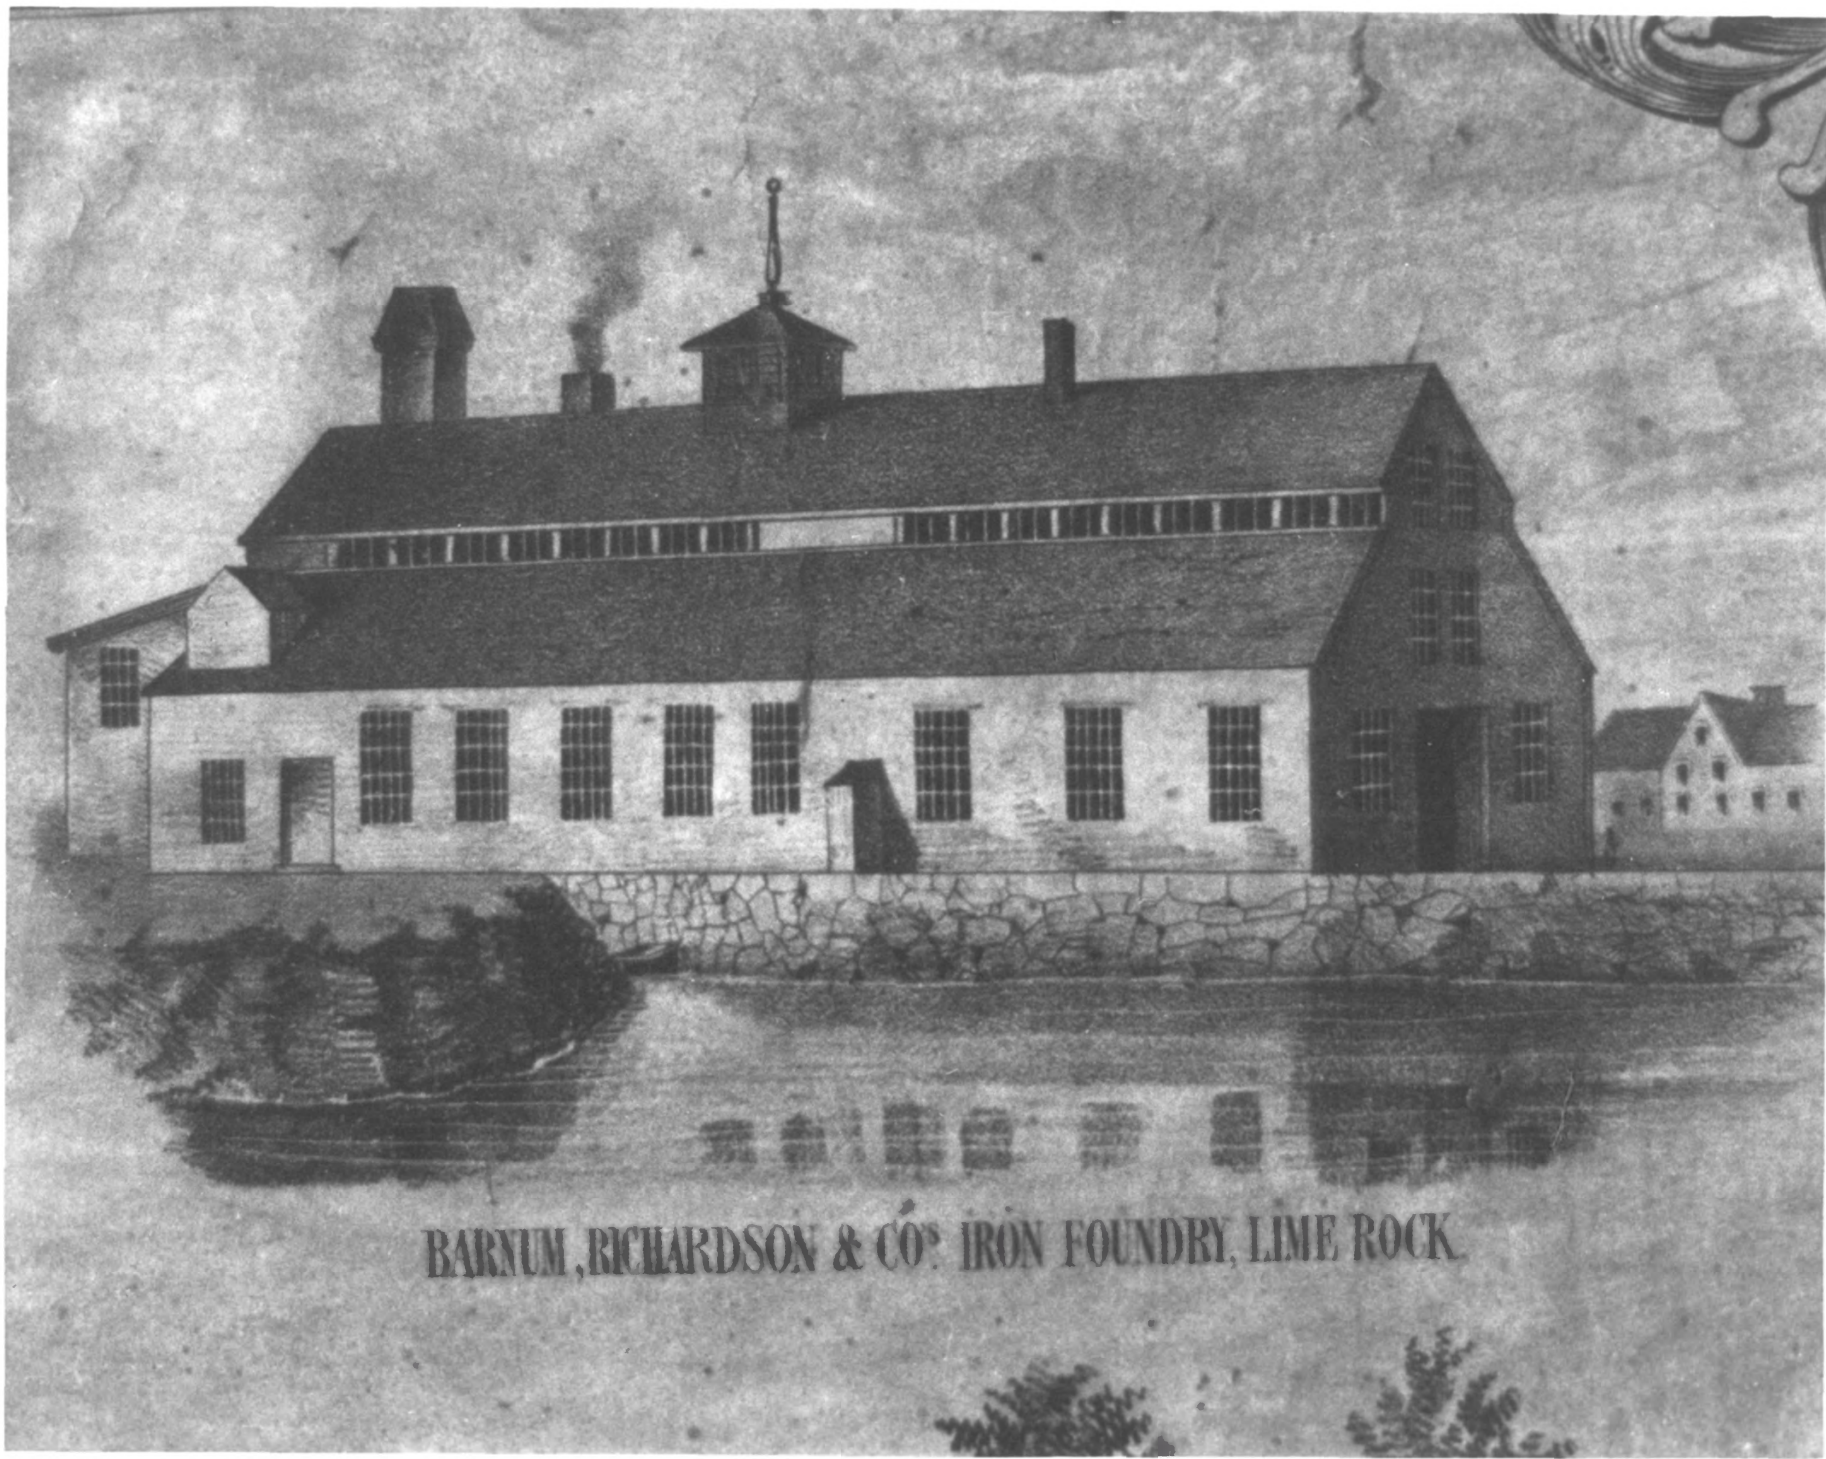

BARNUM, RICHARDSON & CO. IRON FOUNDRY, LIME ROCK.