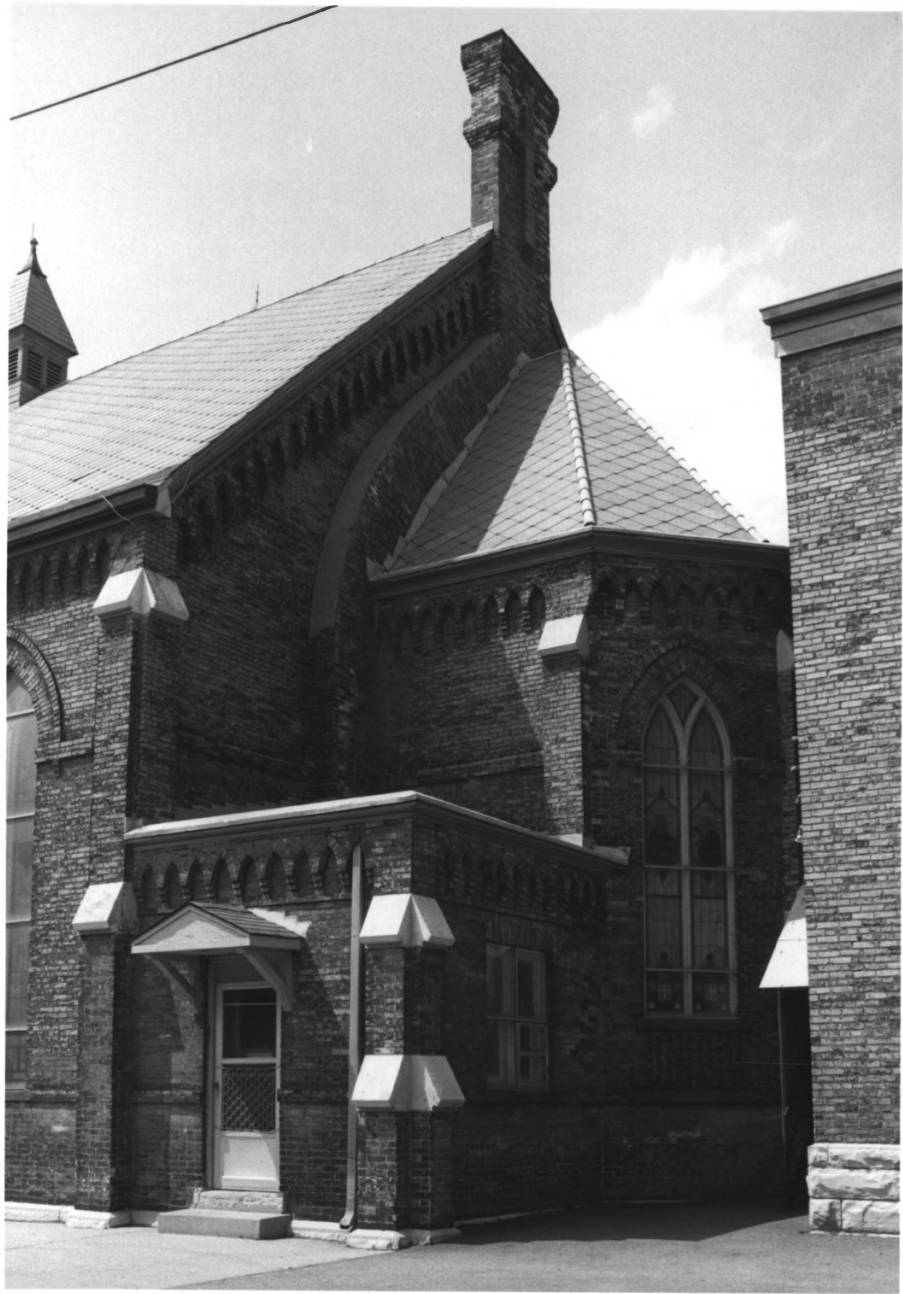

Photographer: Paul Jakubovich/Carlen Hatala

Date: May, 1987

Negative: Dept. of City Development  
809 North Broadway  
Milwaukee, WI 53202

View: Looking northeast at the south side of  
the church

Photo # 4 of 12