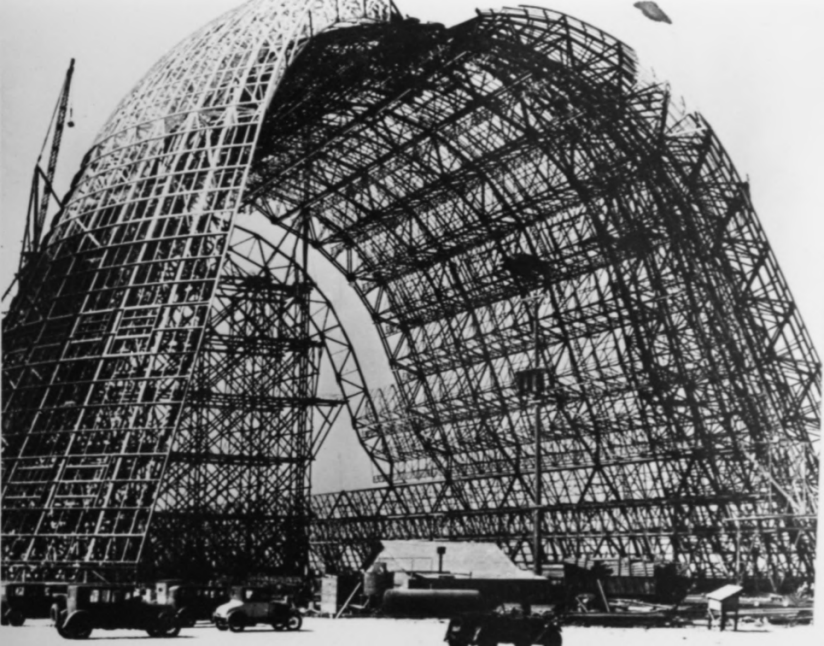

Building 16, Public Works Shop

Sunnyvale, California

Photographer: M.A. Bamburg

Date of Photograph: 9/21/92

Location of Original Negative: WestDiv

Description of View: Looking northeast at corner

Photograph Number: #56