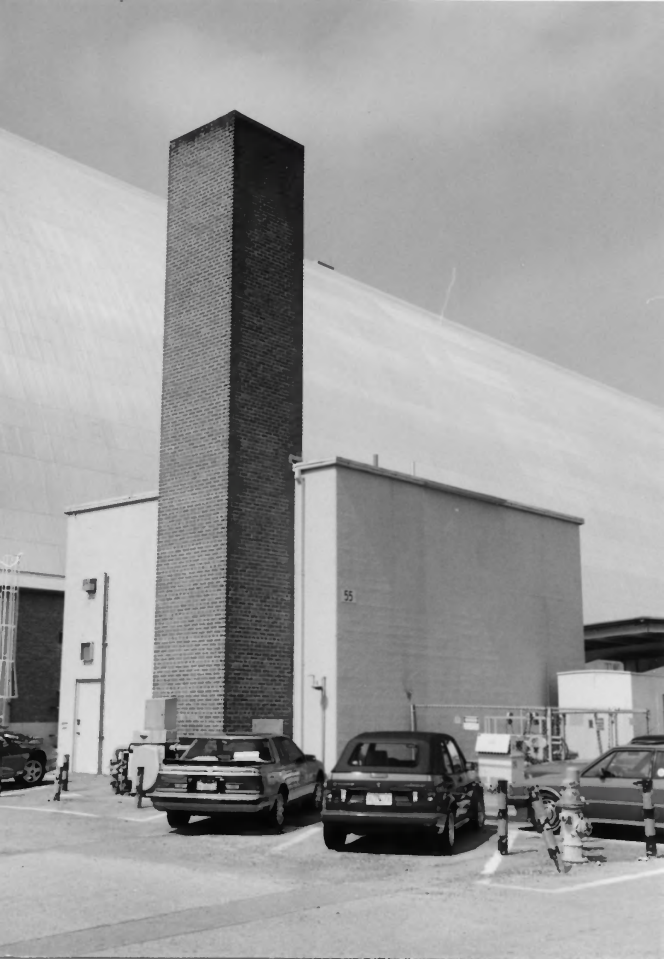

Sunnyvale, California

Photographer: M.A. Bamburg

Date of Photograph: 9/21/92

Location of Original Negative: WESTDIV

Description of View: Looking north at end and side

Photograph Number: #53

Building 55, Heat Plant