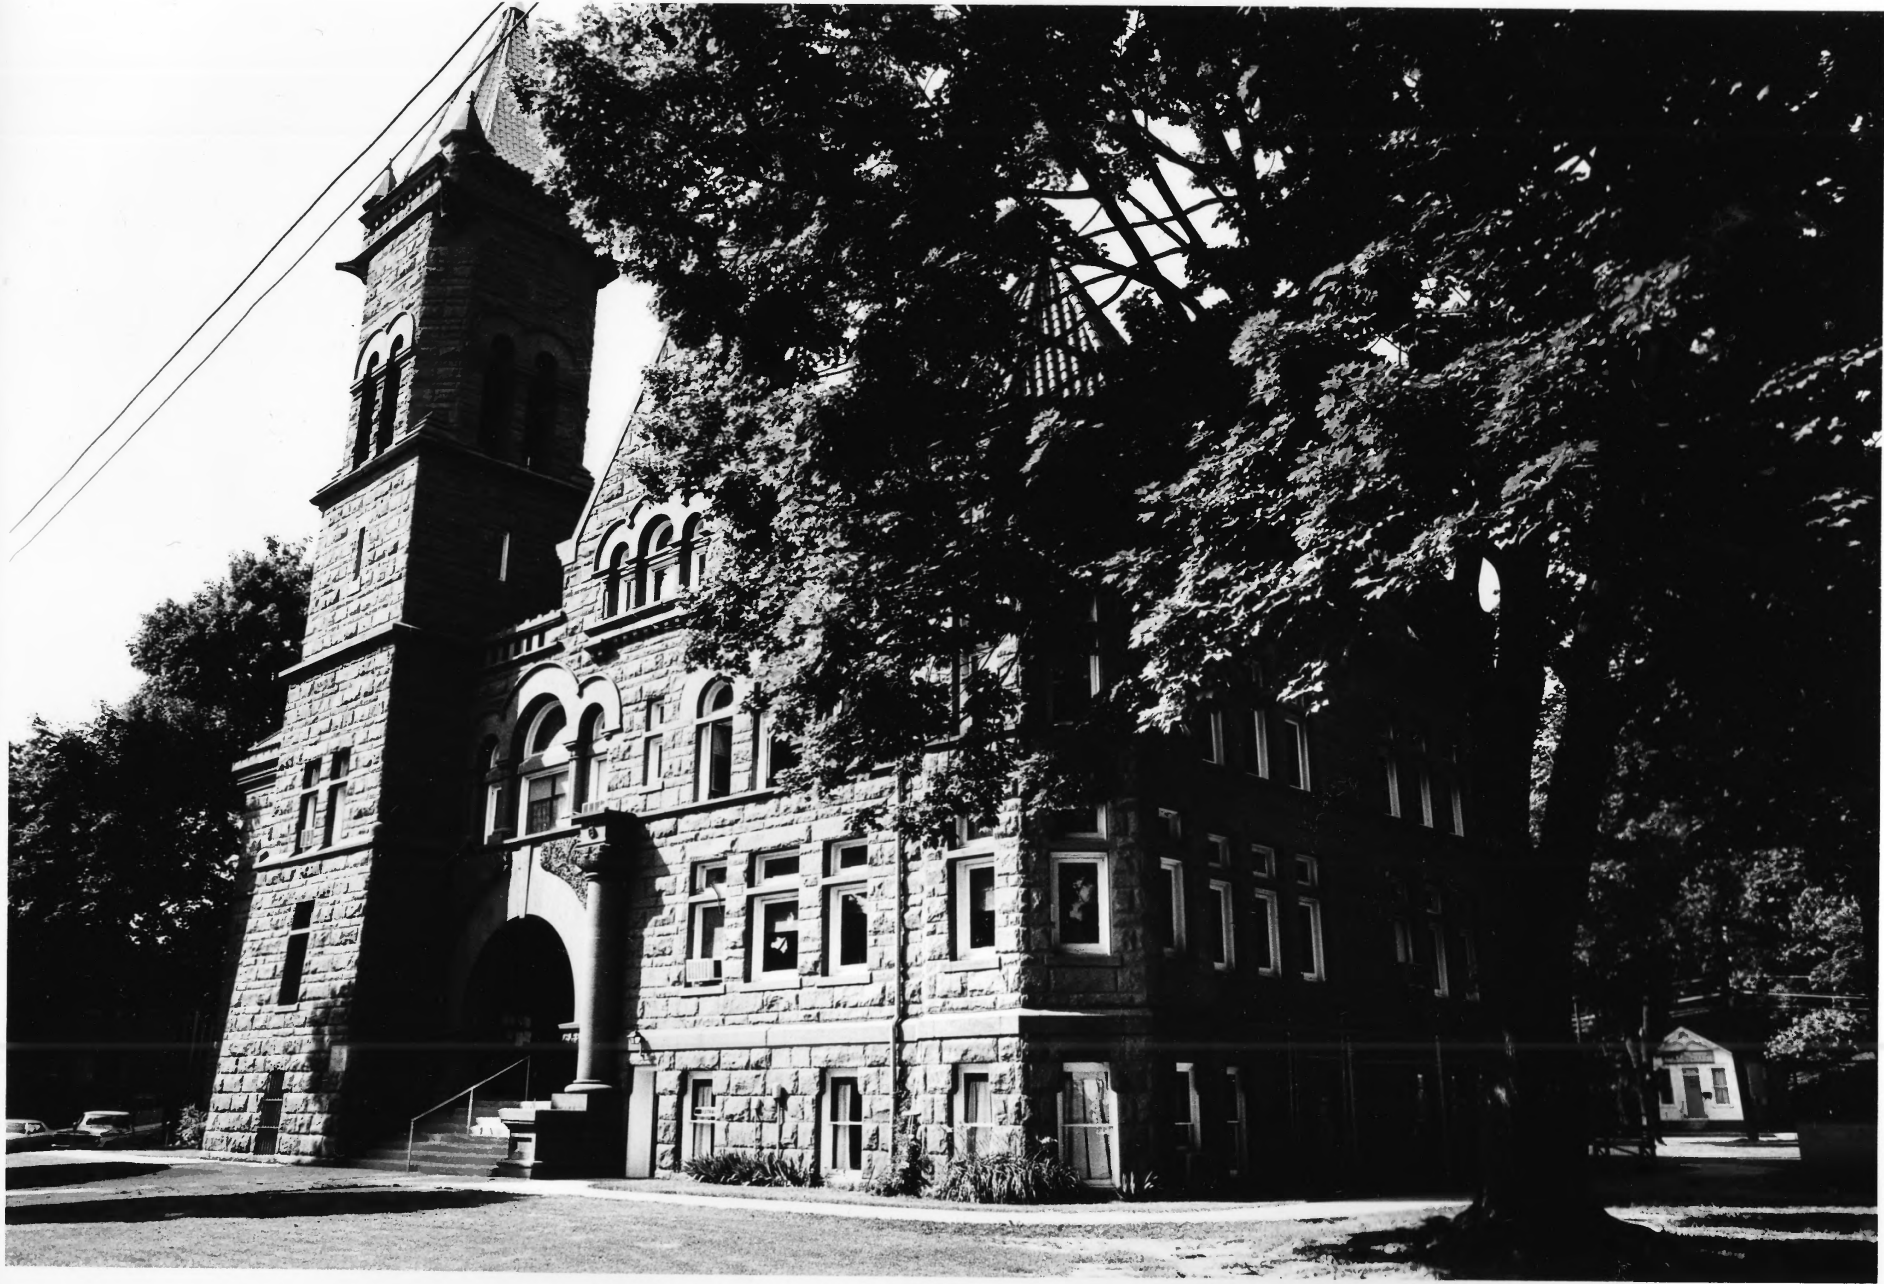

PHILIPPI BAPTIST

Property name: Barbour County Courthouse  
Location: N. Main Street  
Philippi  
Barbour Co., W. Va.

Photo credit: James E. Harding

Date of photo: June 1979

Negative filed at: Dept. of Culture & History  
Historic Preservation Unit, The Cultural Center  
Capitol Complex, Charleston, WV 25305

Description of photo:

South (front) elevation

FEB 22 1980  
DEC 9 1979

Direction of photo: Looking north

Photo 1 of 4

Property name: Barbour County Courthouse  
Location: N. Main Street  
Philippi  
Barbour Co., W. Va.  
Photo credit: James E. Harding  
Date of photo: June 1979  
Negative filed at: Dept. of Culture & History  
Historic Preservation Unit, The Cultural Center  
Capitol Complex, Charleston, WV 25305

Description of photo:

South (front) and east elevation

FEB 22 1980

DEC 19 1979

Direction of photo: Looking northwest  
Photo 2 of 4

DEC 19 1979

Property name: Barbour County Courthouse  
Location: N. Main Street  
Philippi  
Barbour Co., W. Va.  
Photo credit: James E. Harding  
Date of photo: June 1979  
Negative filed at: Dept. of Culture & History  
Historic Preservation Unit, The Cultural Center  
Capitol Complex, Charleston, WV 25305  
Description of photo:  
South (front) and tower elev.  
FEB 22 1980  
Direction of photo: Looking northeast  
Photo 3 of 4

Description of photo:  
North (rear) elevation

DEC 19 1979

Direction of photo: Looking south

Photo 4 of 4