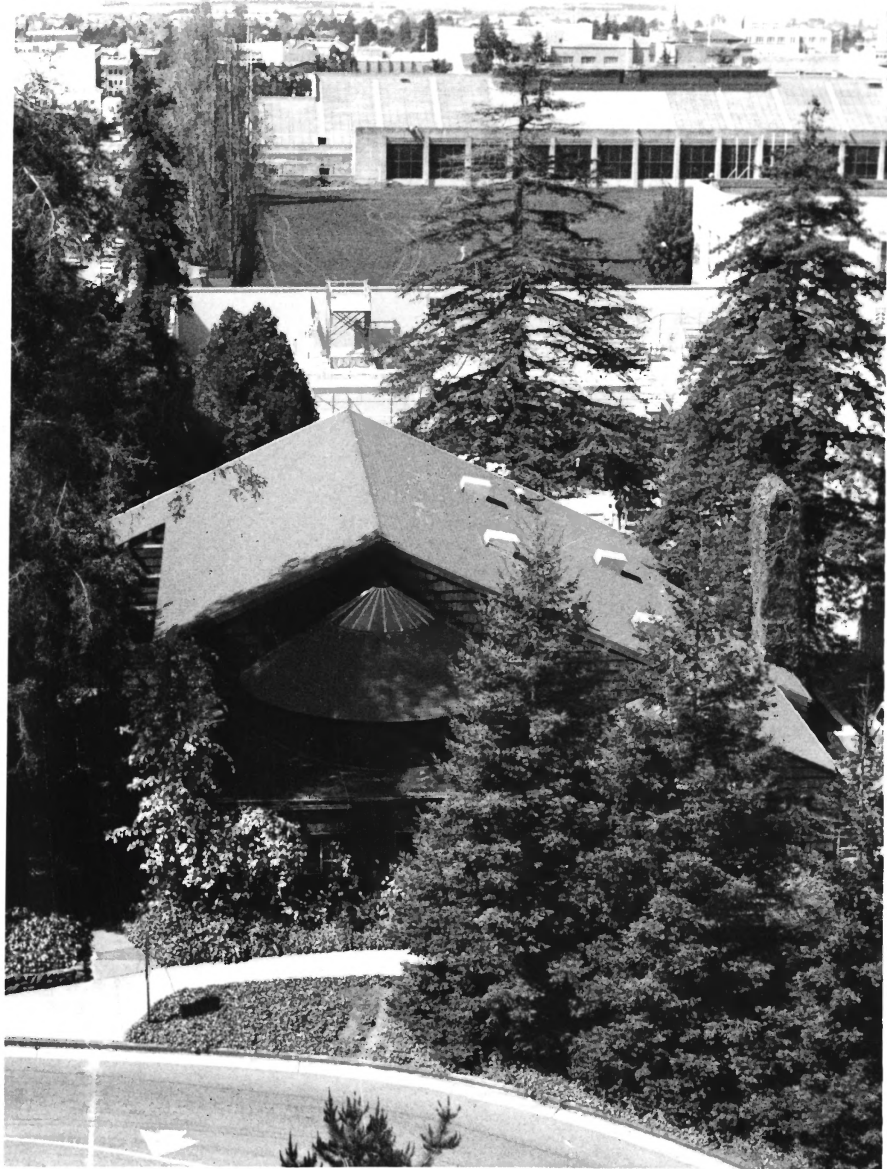

First Unitarian Church, 2401 Bancroft Way, Berkeley CA 94720.

South wall, buttresses & brick foundation--April 1981.

B. Marvin, 2646 Claremont, 94705.

#6 of 11

First Unitarian Church, 2401 Bancroft Way, Berkeley CA 94720. #9
East end—vestibules & apse. 4/81.
B. Marvin, 2646 Claremont, 94705.