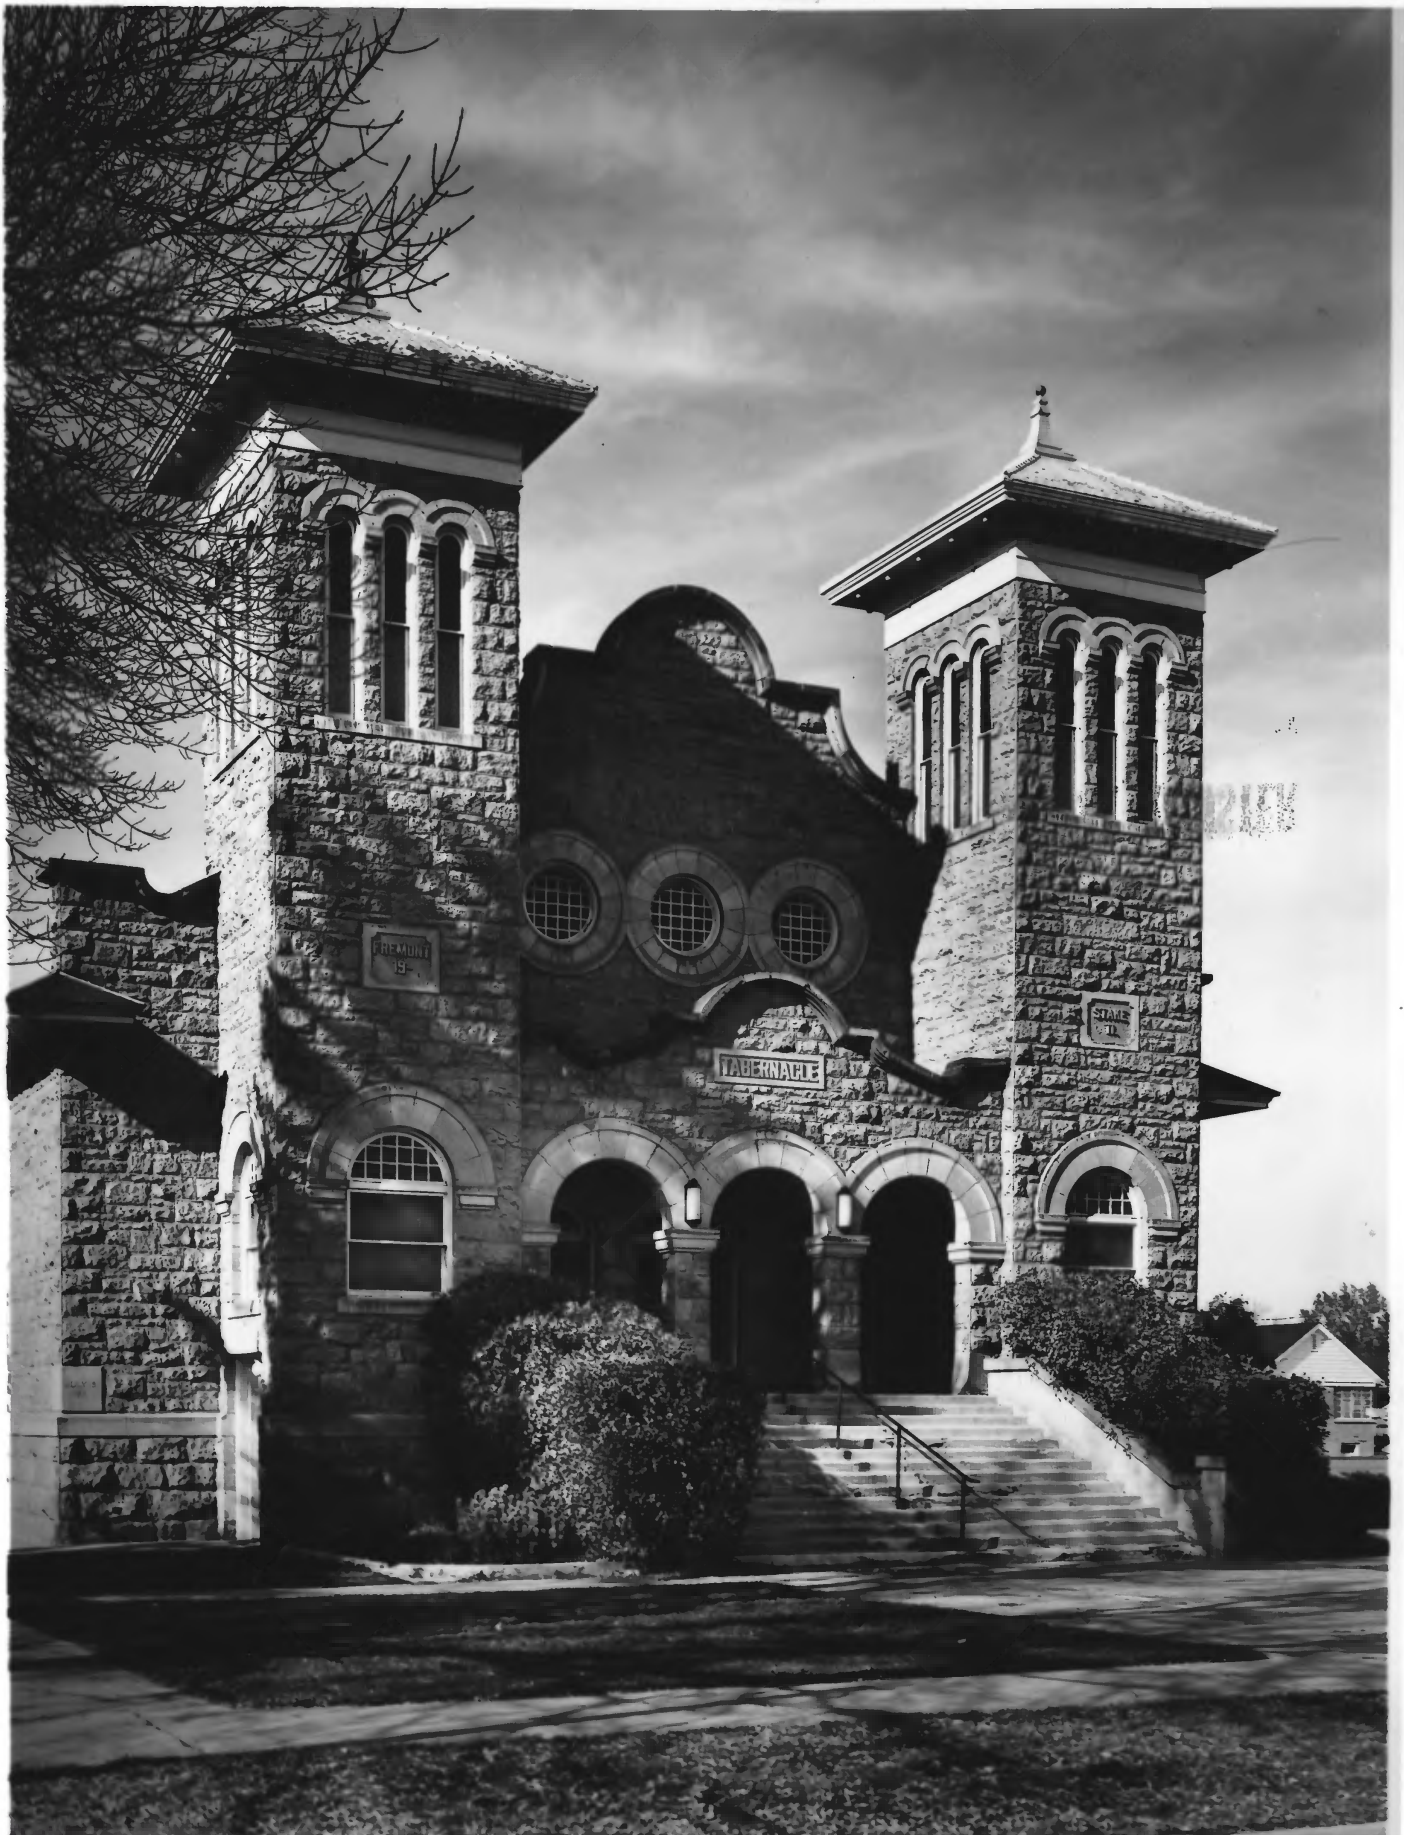

NPS Number 5-13174

Title: Rexburg Stake Tabernacle

Madison County, Idaho

Loc. _____

IDAHO: REXBURG STAKE TABERNACLE
Madison County.

PHOTO BY MELVILLE
STUDIO

IDAHO FILES

NATIONAL REGISTER OF HISTORIC PLACES
PROPERTY PHOTOGRAPH FORM

(Type all entries - attach to or enclose with photograph)

STATE	Idaho	
COUNTY	Madison	
FOR NPS USE ONLY		
ENTRY NUMBER	DATE	
	MAY 3	1973

SEE INSTRUCTIONS

1. NAME

COMMON: Rexburg Stake Tabernacle
AND/OR HISTORIC: Fremont Stake Tabernacle

4. IDENTIFICATION

DESCRIBE VIEW, DIRECTION, ETC.
Front of tabernacle, looking west.

5010
RUC

IDAHO: REXBURG
Madison Co
STAKE TABERNACLE

NPS Number 5/3/74

Title: Ruffing Stake Tabernacle

Madison County, Idaho

Loc. Front of tabernacle,

Looking west.