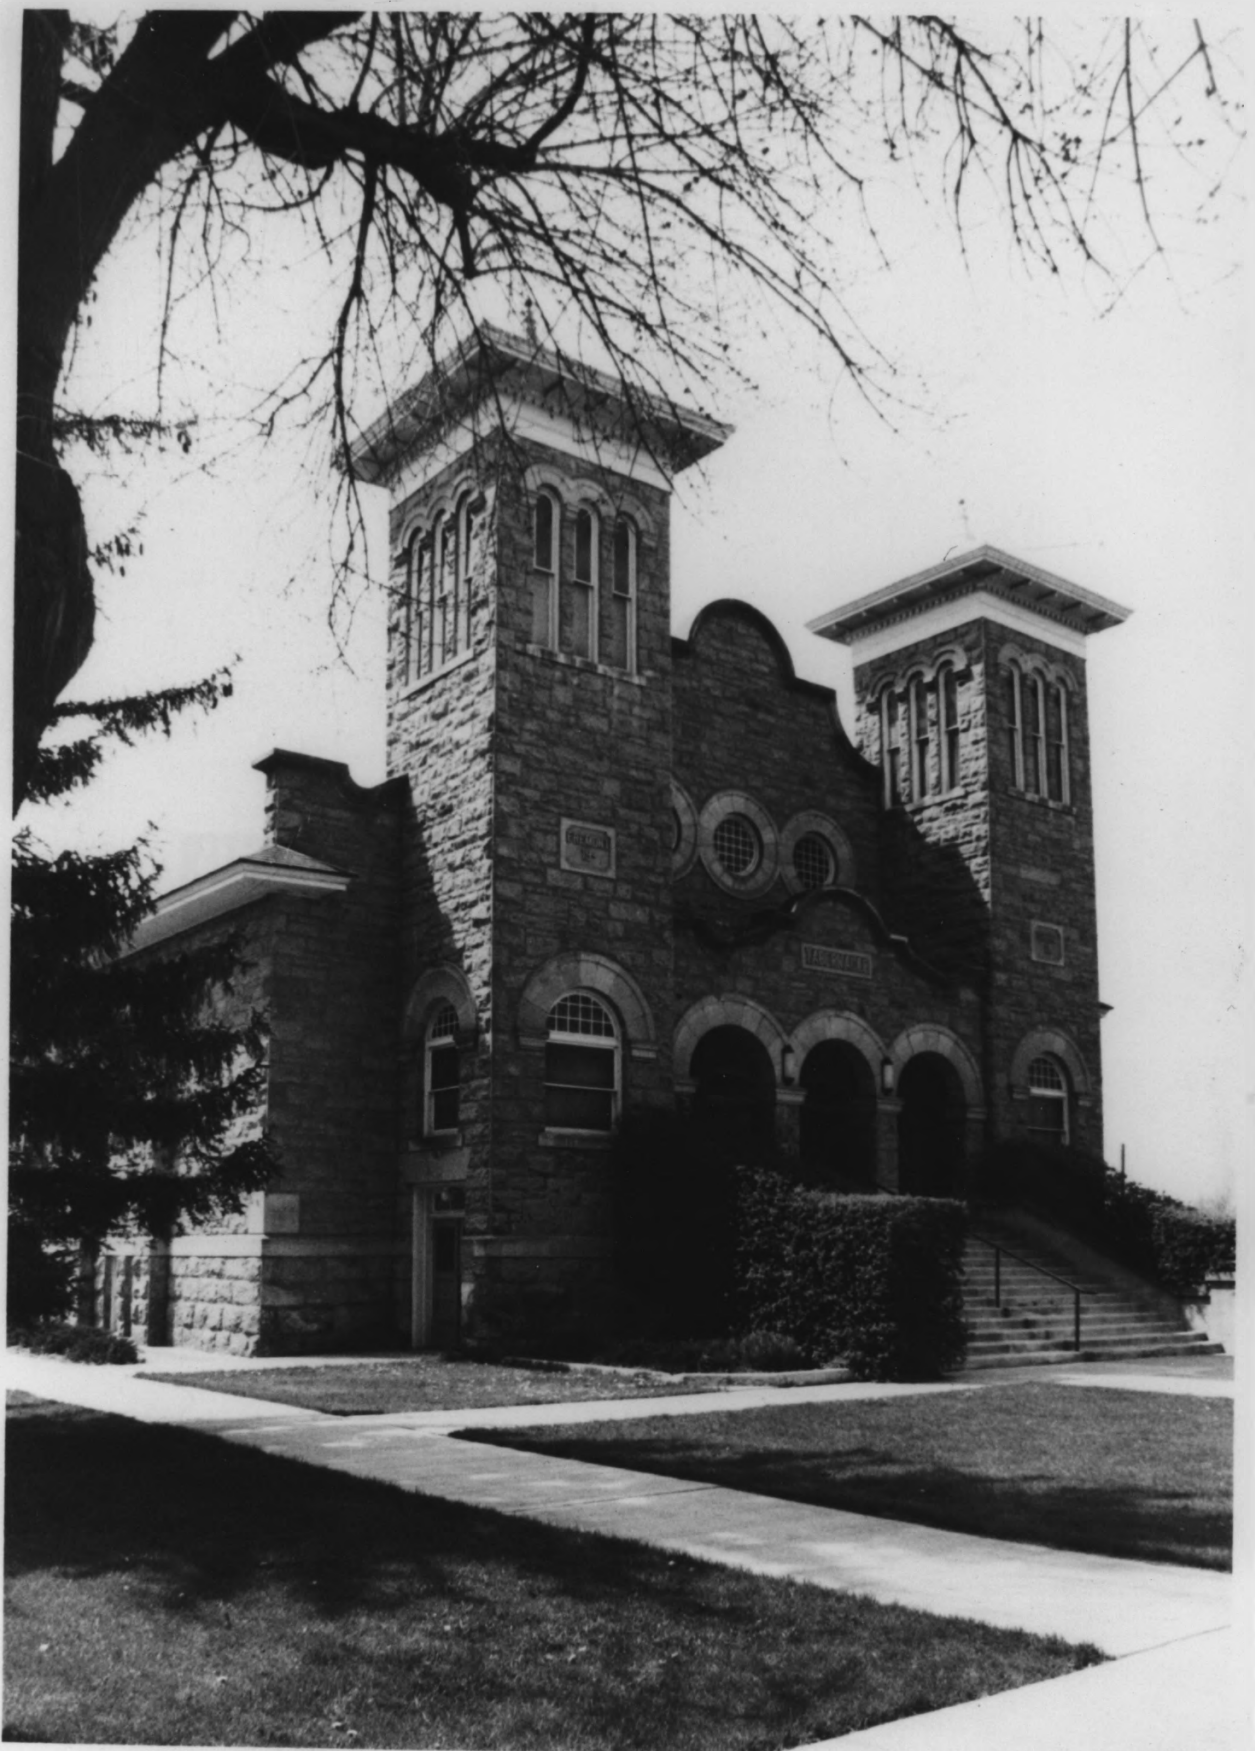

NPS Number 5-13174

Title: Rexburg Stake Tabernacle

Madison County, Idaho

Loc. _____

IDAHO: REXBURG STAKE TABERNACLE
Madison County.

PHOTO BY MELVILLE
STUDIO

IDAHO FILES

NATIONAL REGISTER OF HISTORIC PLACES
PROPERTY PHOTOGRAPH FORM

4. IDENTIFICATION

DESCRIBE VIEW, DIRECTION, ETC.
Front of tabernacle, looking west.

5010
RUC

IDAHO: REXBURG
Madison Co
STAKE TABERNACLE

NPS Number 5/3/74

Title: Ruffing Stake Tabernacle

Madison County, Idaho

Loc. Front of tabernacle,

Looking west.