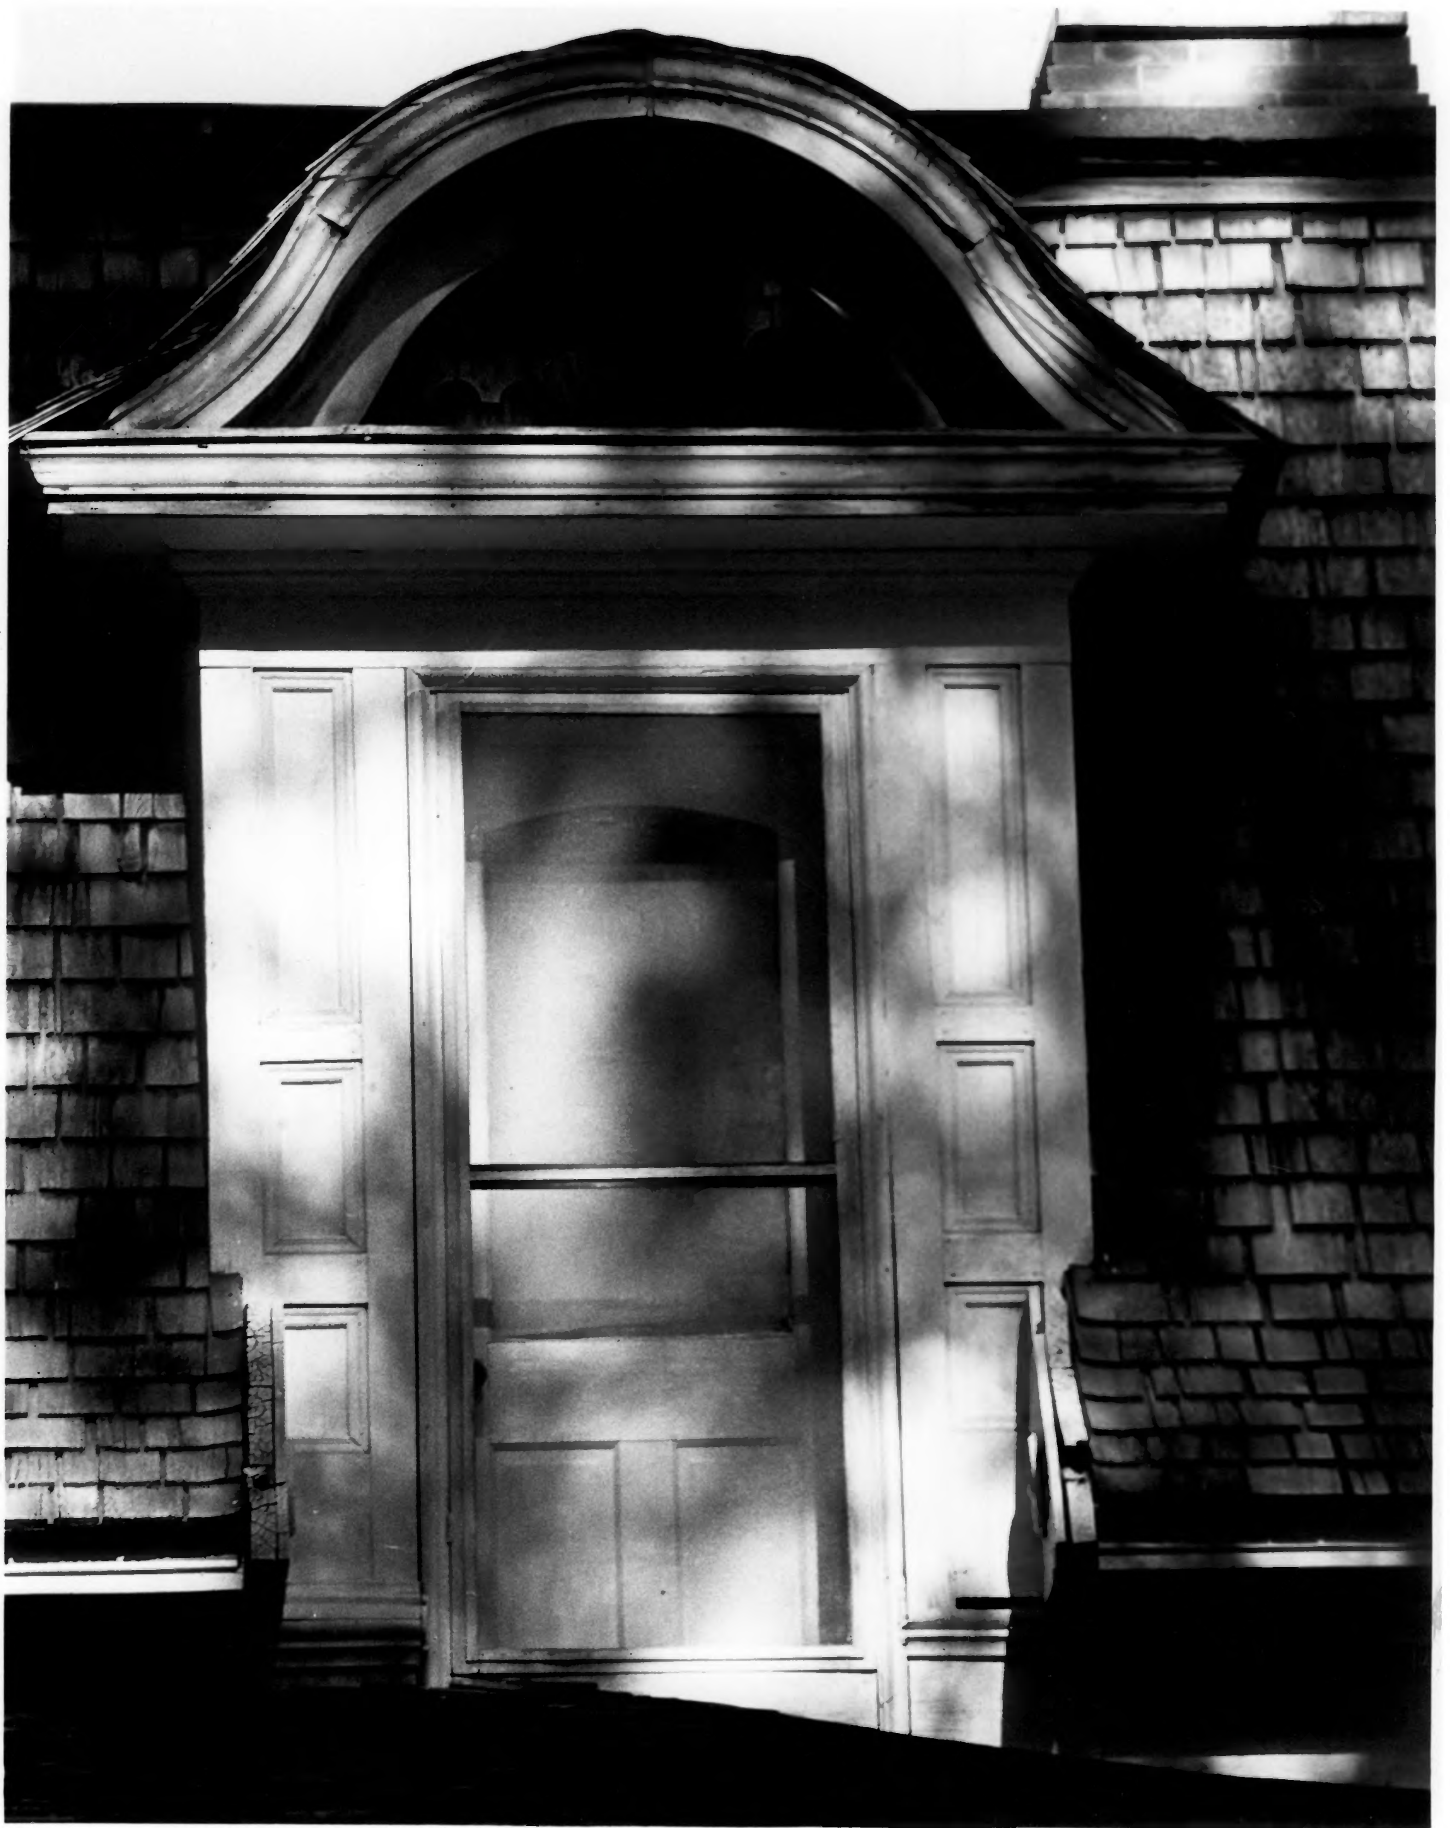

George Bradshaw House

73 South Center St.

Wellsville, Cache County, Utah

East Facade

Photographer: John McCormick, Aug. 1980

Negative filed at Utah State Historical
Society

DEC 24 1980

1 of 5

George Bradshaw House

73 South Center St.

Wellsville, Cache County, Utah

North Facade

Photographer: John McCormick, aug 1980

Negative filed at Utah State

Historical Society

DEC 2 1980

Z OF 5

DEC 24 1980

George Bradshaw House

73 South Center St.

Wellsville, Cache County, Utah

East facade

Photographer: John McCormick, Aug 1980

Negative filed at Utah State