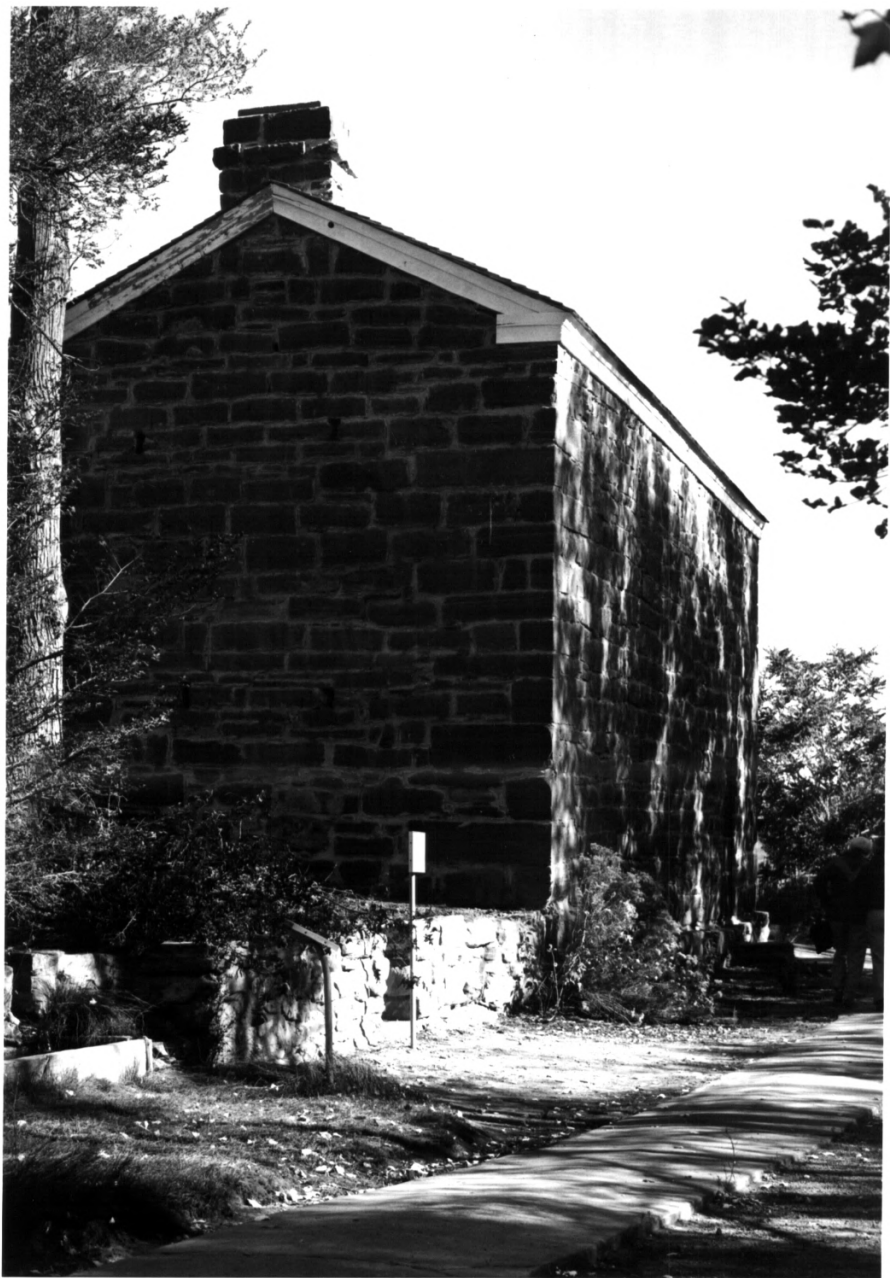

VIEW: Looking north

NAME: Pipe Spring Fort
LOCATION: Pipe Spring National
Monument, Arizona
DATE: October 1984
PHOTOGRAPHER: C. Douglas Dewitz
LOCATION OF NEGATIVE: Rocky Mountain
Regional Office, National Park
Service, Denver, Colorado
VIEW: Looking west-northwest

NAME: Pools or Stock Ponds

LOCATION: Pipe Spring National
Monument, Arizona

DATE: October 1984

PHOTOGRAPHER: C. Douglas Dewitz

LOCATION OF NEGATIVE: Rocky Mountain
Regional Office, National Park
Service, Denver, Colorado

VIEW: Looking west

NAME: Pipe Spring Fort
LOCATION: Pipe Spring National
Monument, Arizona
DATE: October 1984
PHOTOGRAPHER: C. Douglas Dewitz
LOCATION OF NEGATIVE: Rocky Mountain
Regional Office, National Park Service,
Denver, Colorado
VIEW: Looking east-northeast