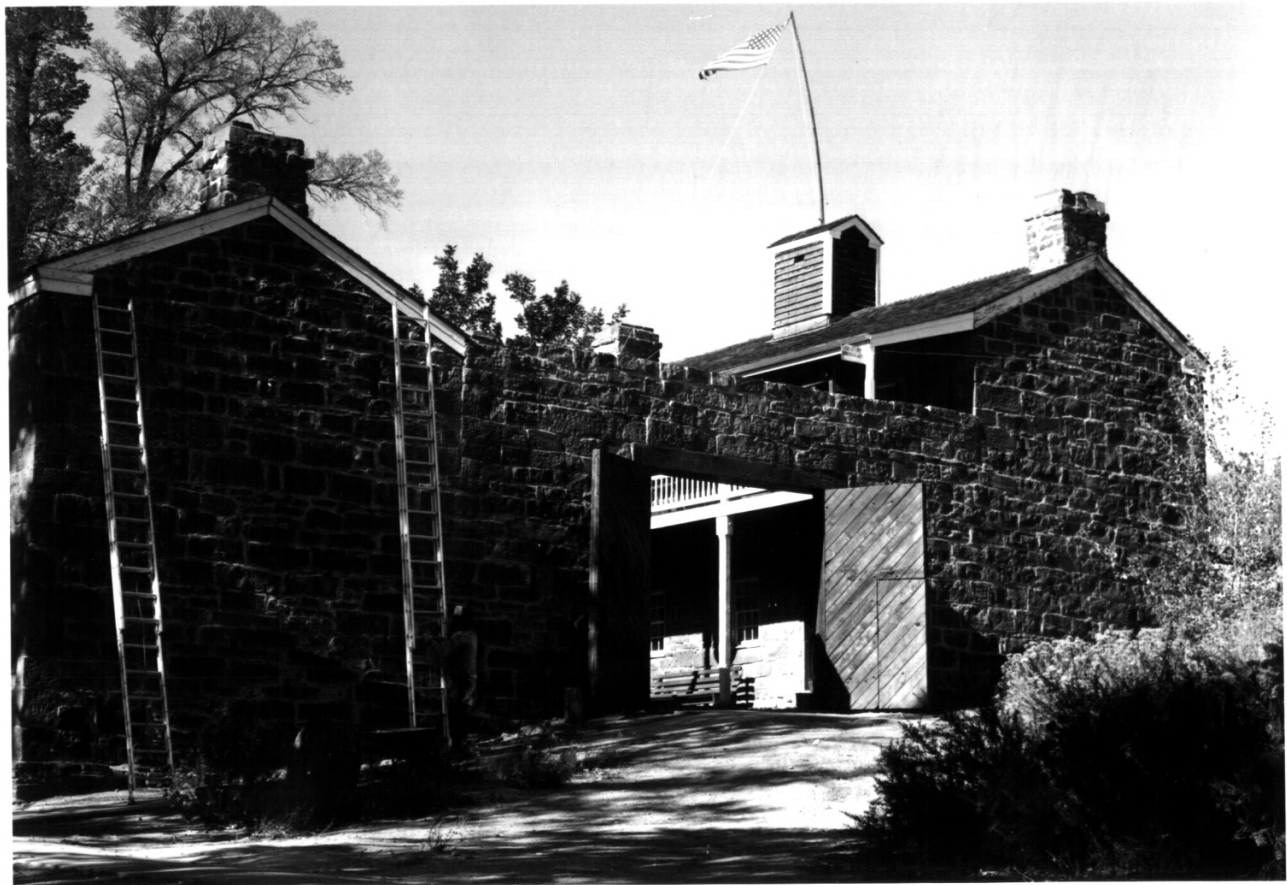

NAME: West Cabin or Bunkhouse

LOCATION: Pipe Spring National Monument, Arizona

DATE: October 1984

PHOTOGRAPHER: C. Douglas Dewitz

LOCATION OF NEGATIVE: Rocky Mountain Regional
Office, National Park Service, Denver, Colorado

VIEW: Looking north

NAME: Pipe Spring Fort
LOCATION: Pipe Spring National
Monument, Arizona
DATE: October 1984
PHOTOGRAPHER: C. Douglas Dewitz
LOCATION OF NEGATIVE: Rocky Mountain
Regional Office, National Park
Service, Denver, Colorado
VIEW: Looking west-northwest