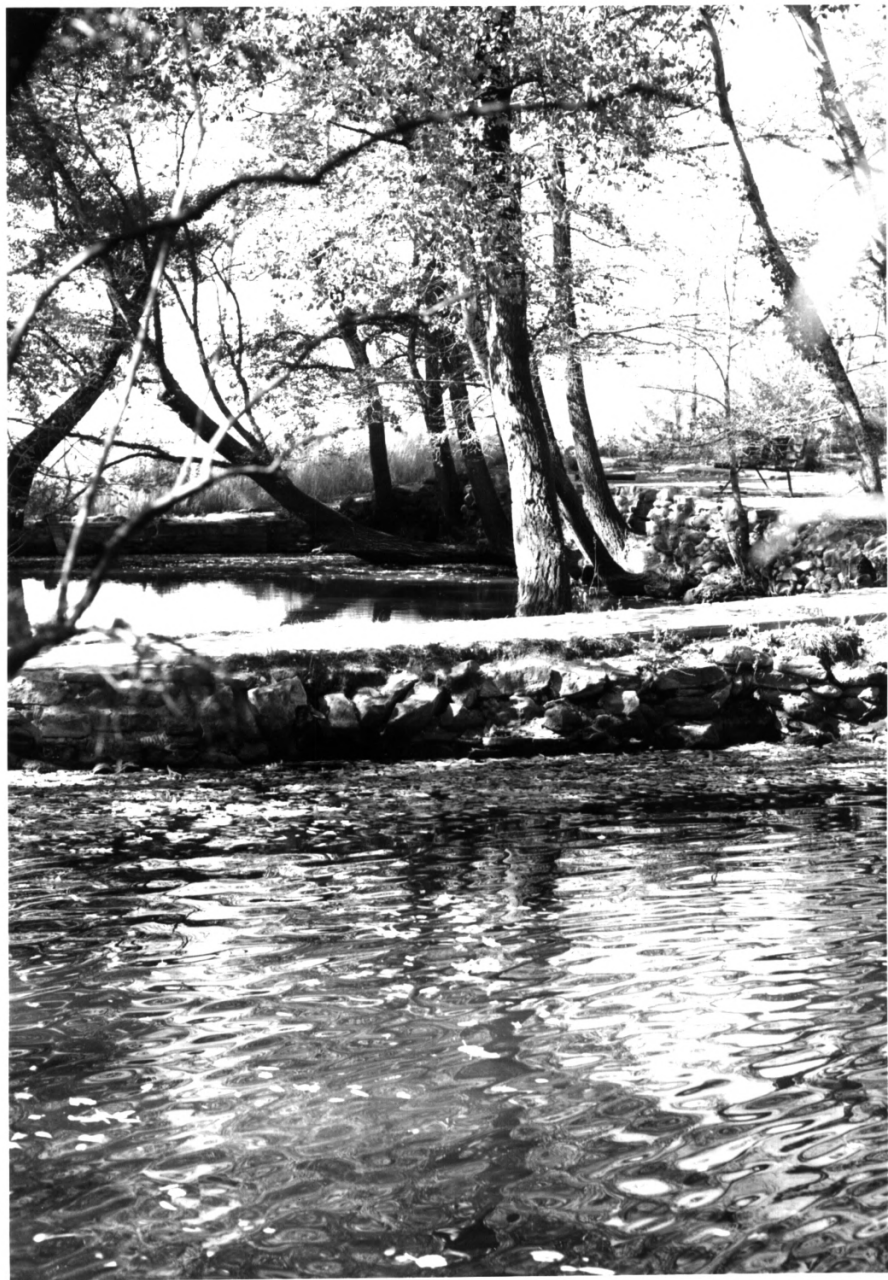

VIEW: Looking north

NAME: Pipe Spring Fort
LOCATION: Pipe Spring National
Monument, Arizona
DATE: October 1984
PHOTOGRAPHER: C. Douglas Dewitz
LOCATION OF NEGATIVE: Rocky Mountain
Regional Office, National Park
Service, Denver, Colorado
VIEW: Looking west-northwest