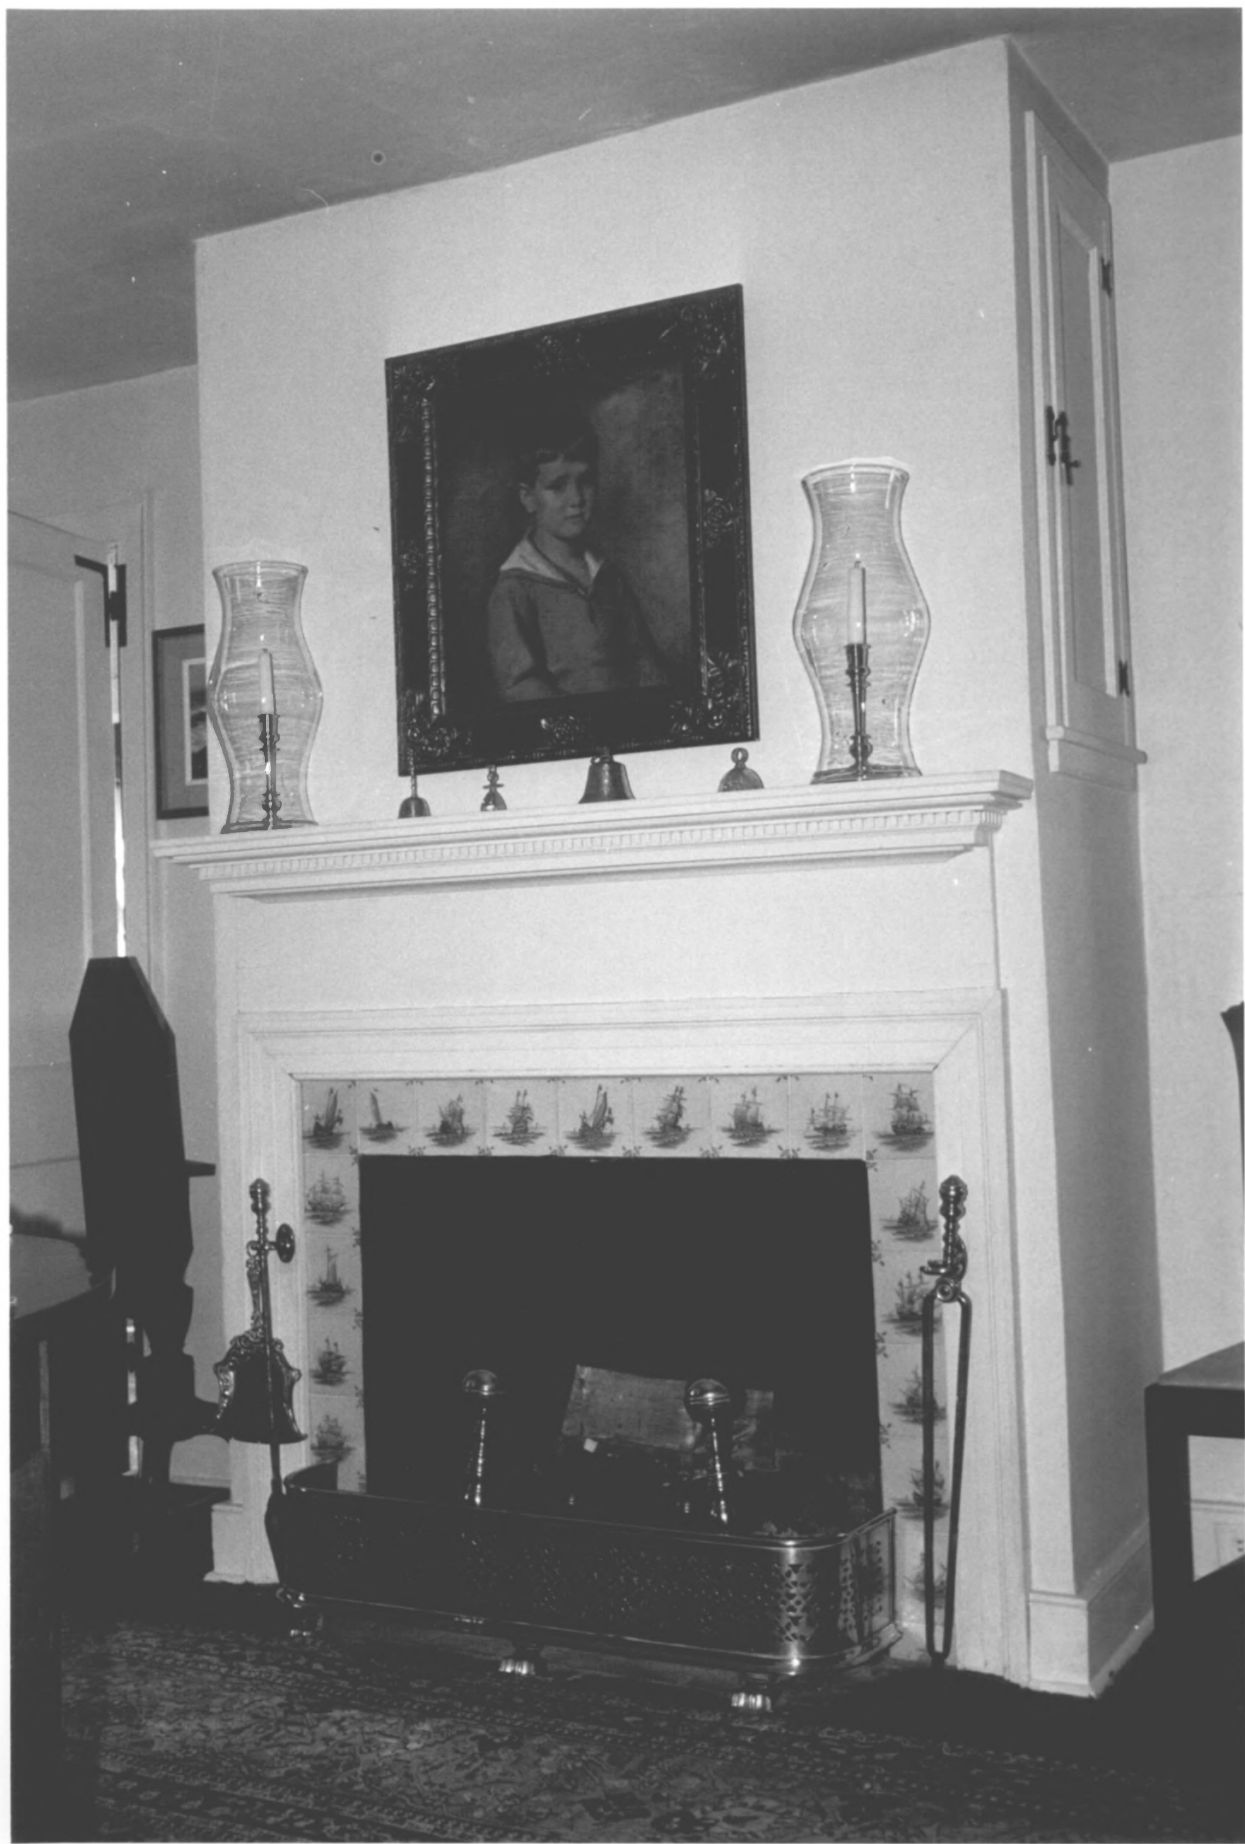

Photo 7

BLACK HORSE TAVERN

Old Saybrook, CT

D. Ransom Photo, 3/78

Negative: Conn. Hist.
Commission

EAST ROOM, VIEW NORTH-
WEST OCT 2 1978

DEC 1 1978

Photo 8 **OCT 2 1978**