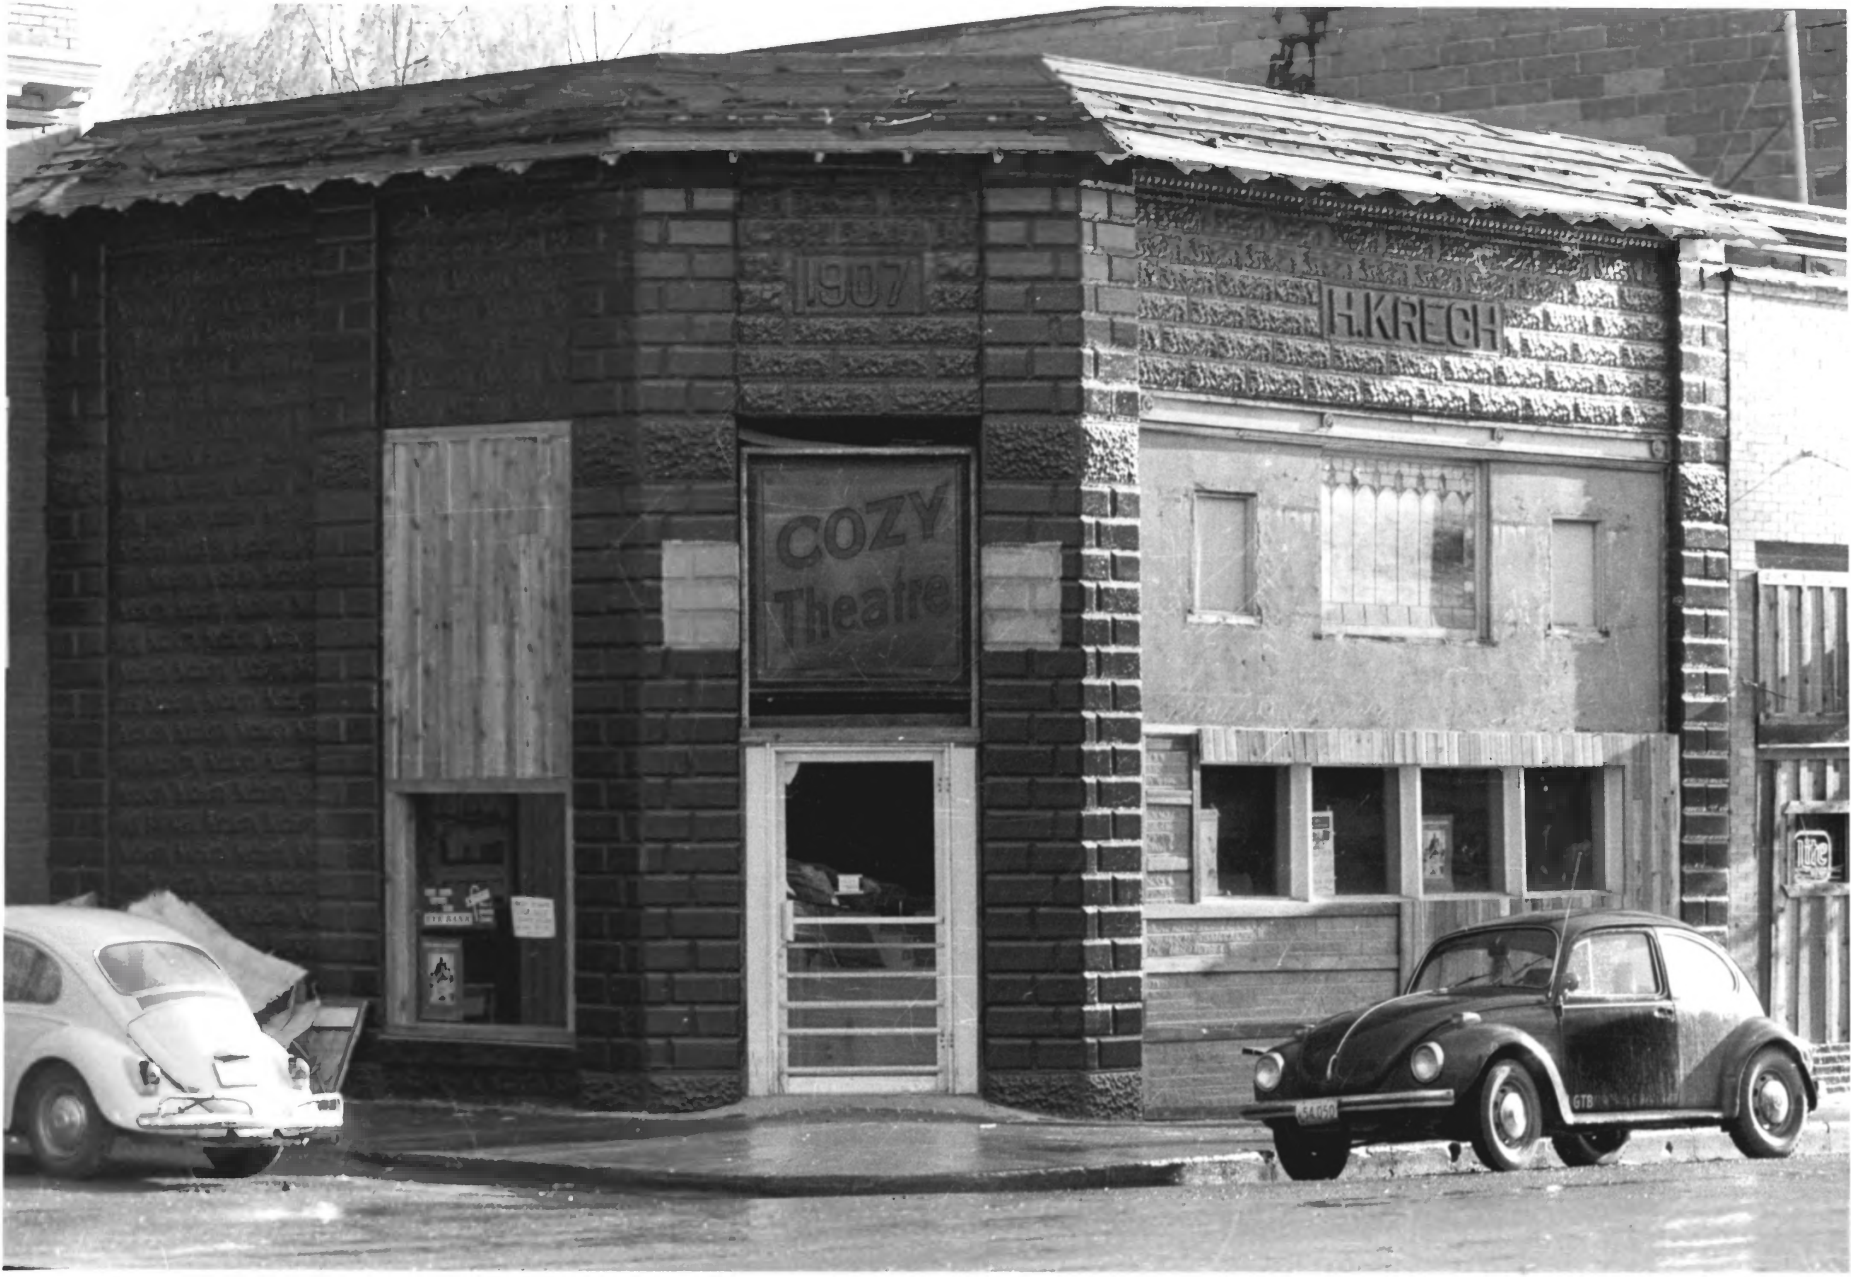

LIQUOR STORE

CIGARETTES
POP

Spirit Lake Historic
District

Spirit Lake, Idaho
Photographer John Hale
1978

Private Collection
View of southside of
Maine Street from Jean's
Convenience Store (10)
to the Cozy Theater (2)
from the west.

Koatena CW

OCT 2 1978

FEB 1 1979

1907

COZY
Theatre

H. KRECH

Spirit Lake Historic District
Spirit Lake, Idaho
Photographer John Hale
1978

Private Collection
View of Cozy Theater

(3) from the northeast.

Booster. Co

OCT 2 1978

FEB 1 1979

JACO DRUGS

Spirit Lake Historic
District
Spirit Lake, Idaho
Photographer John Hale
1978

Private Collection
View of front and side
of Jaco Drugs (1)
from the North

FOOD

Spirit Lake Historic
District

Spirit Lake, Idaho
Photographer John Hale
1978

Private Collection
View of White Horse Saloon
and Hotel (7) from the
northeast.

Kootenai Co

OCT 2
1978

FEB 1
1979

NO
U
TURN