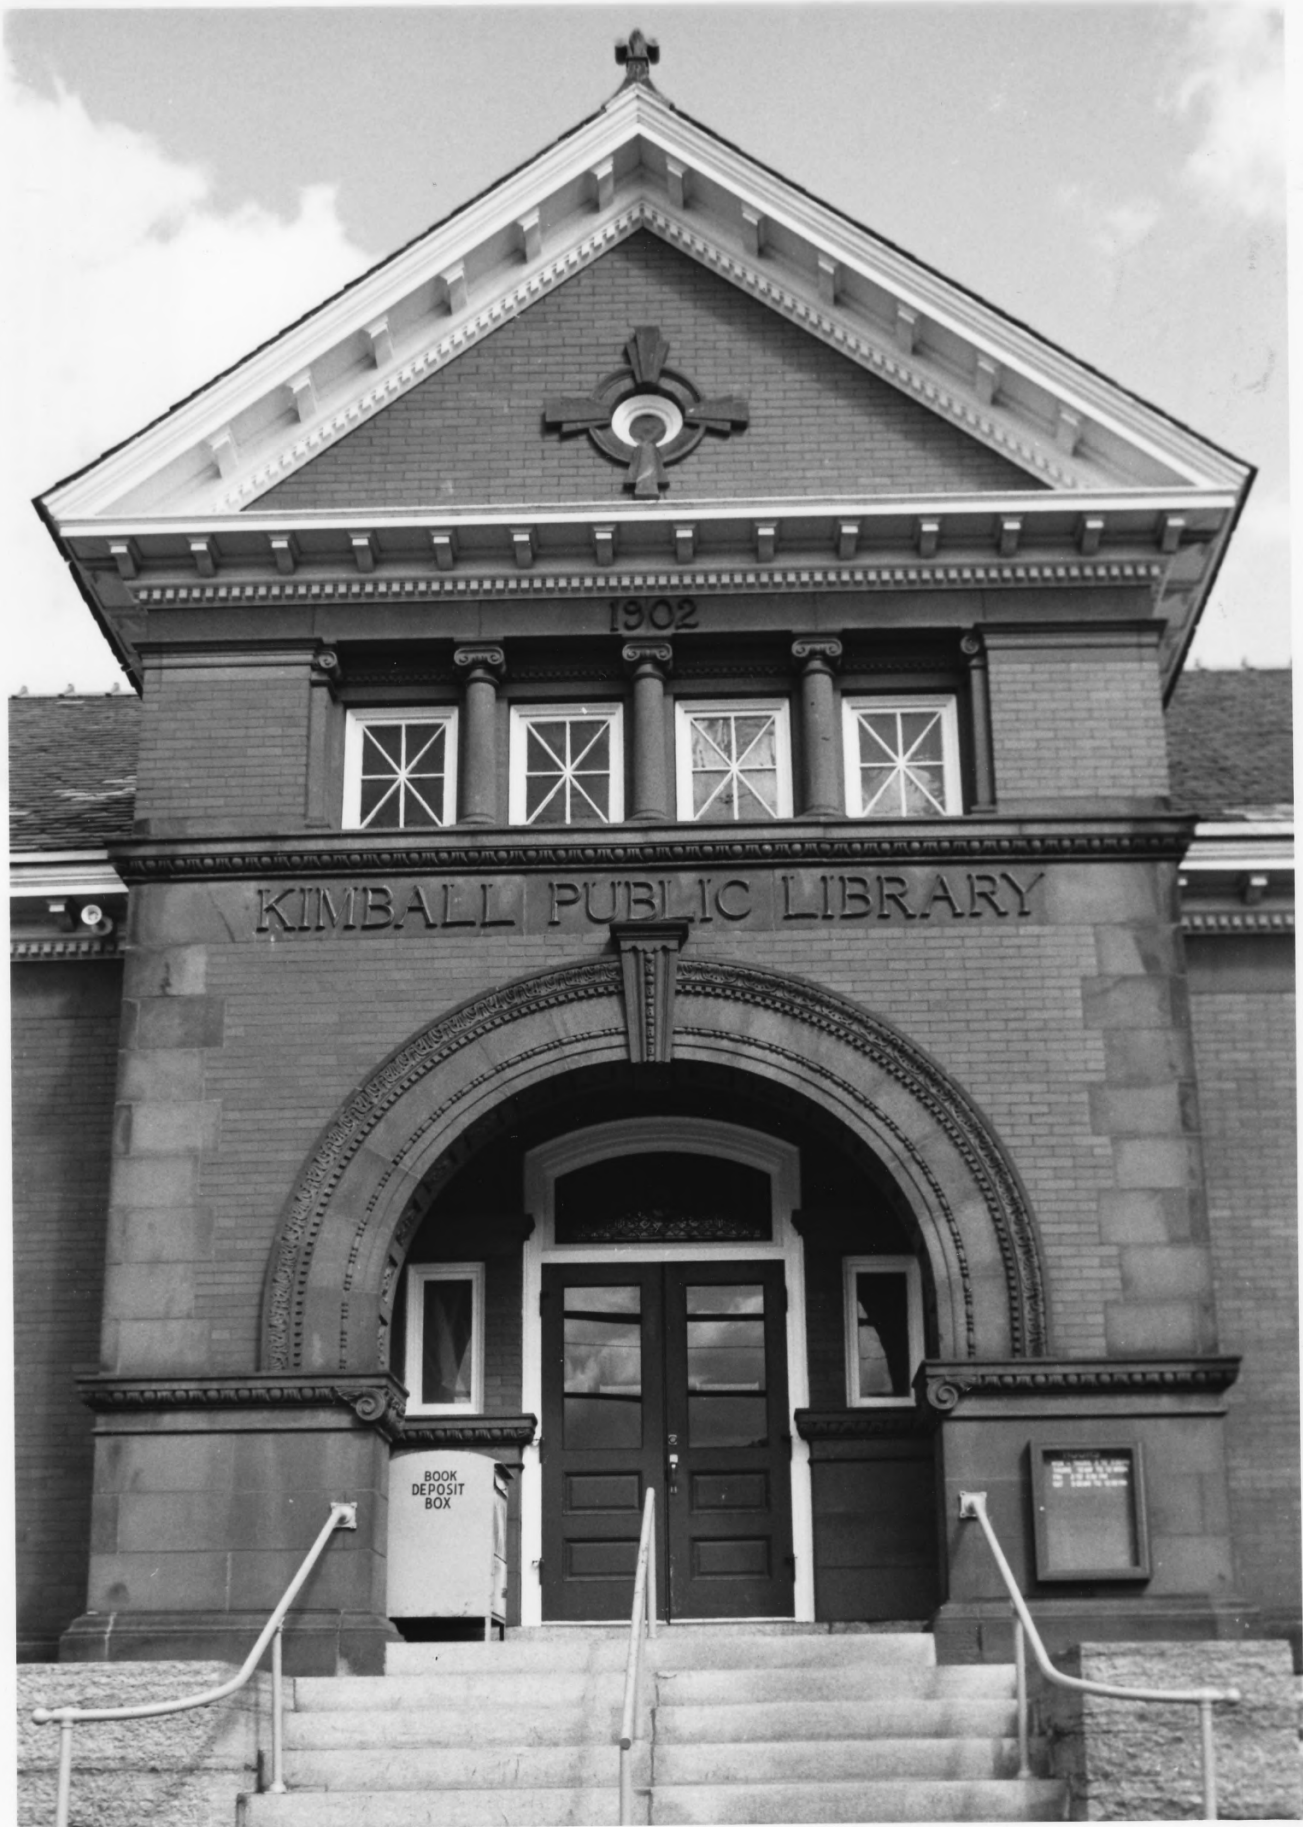

1902

KIMBALL PUBLIC LIBRARY

BOOK
DEPOSIT
BOX