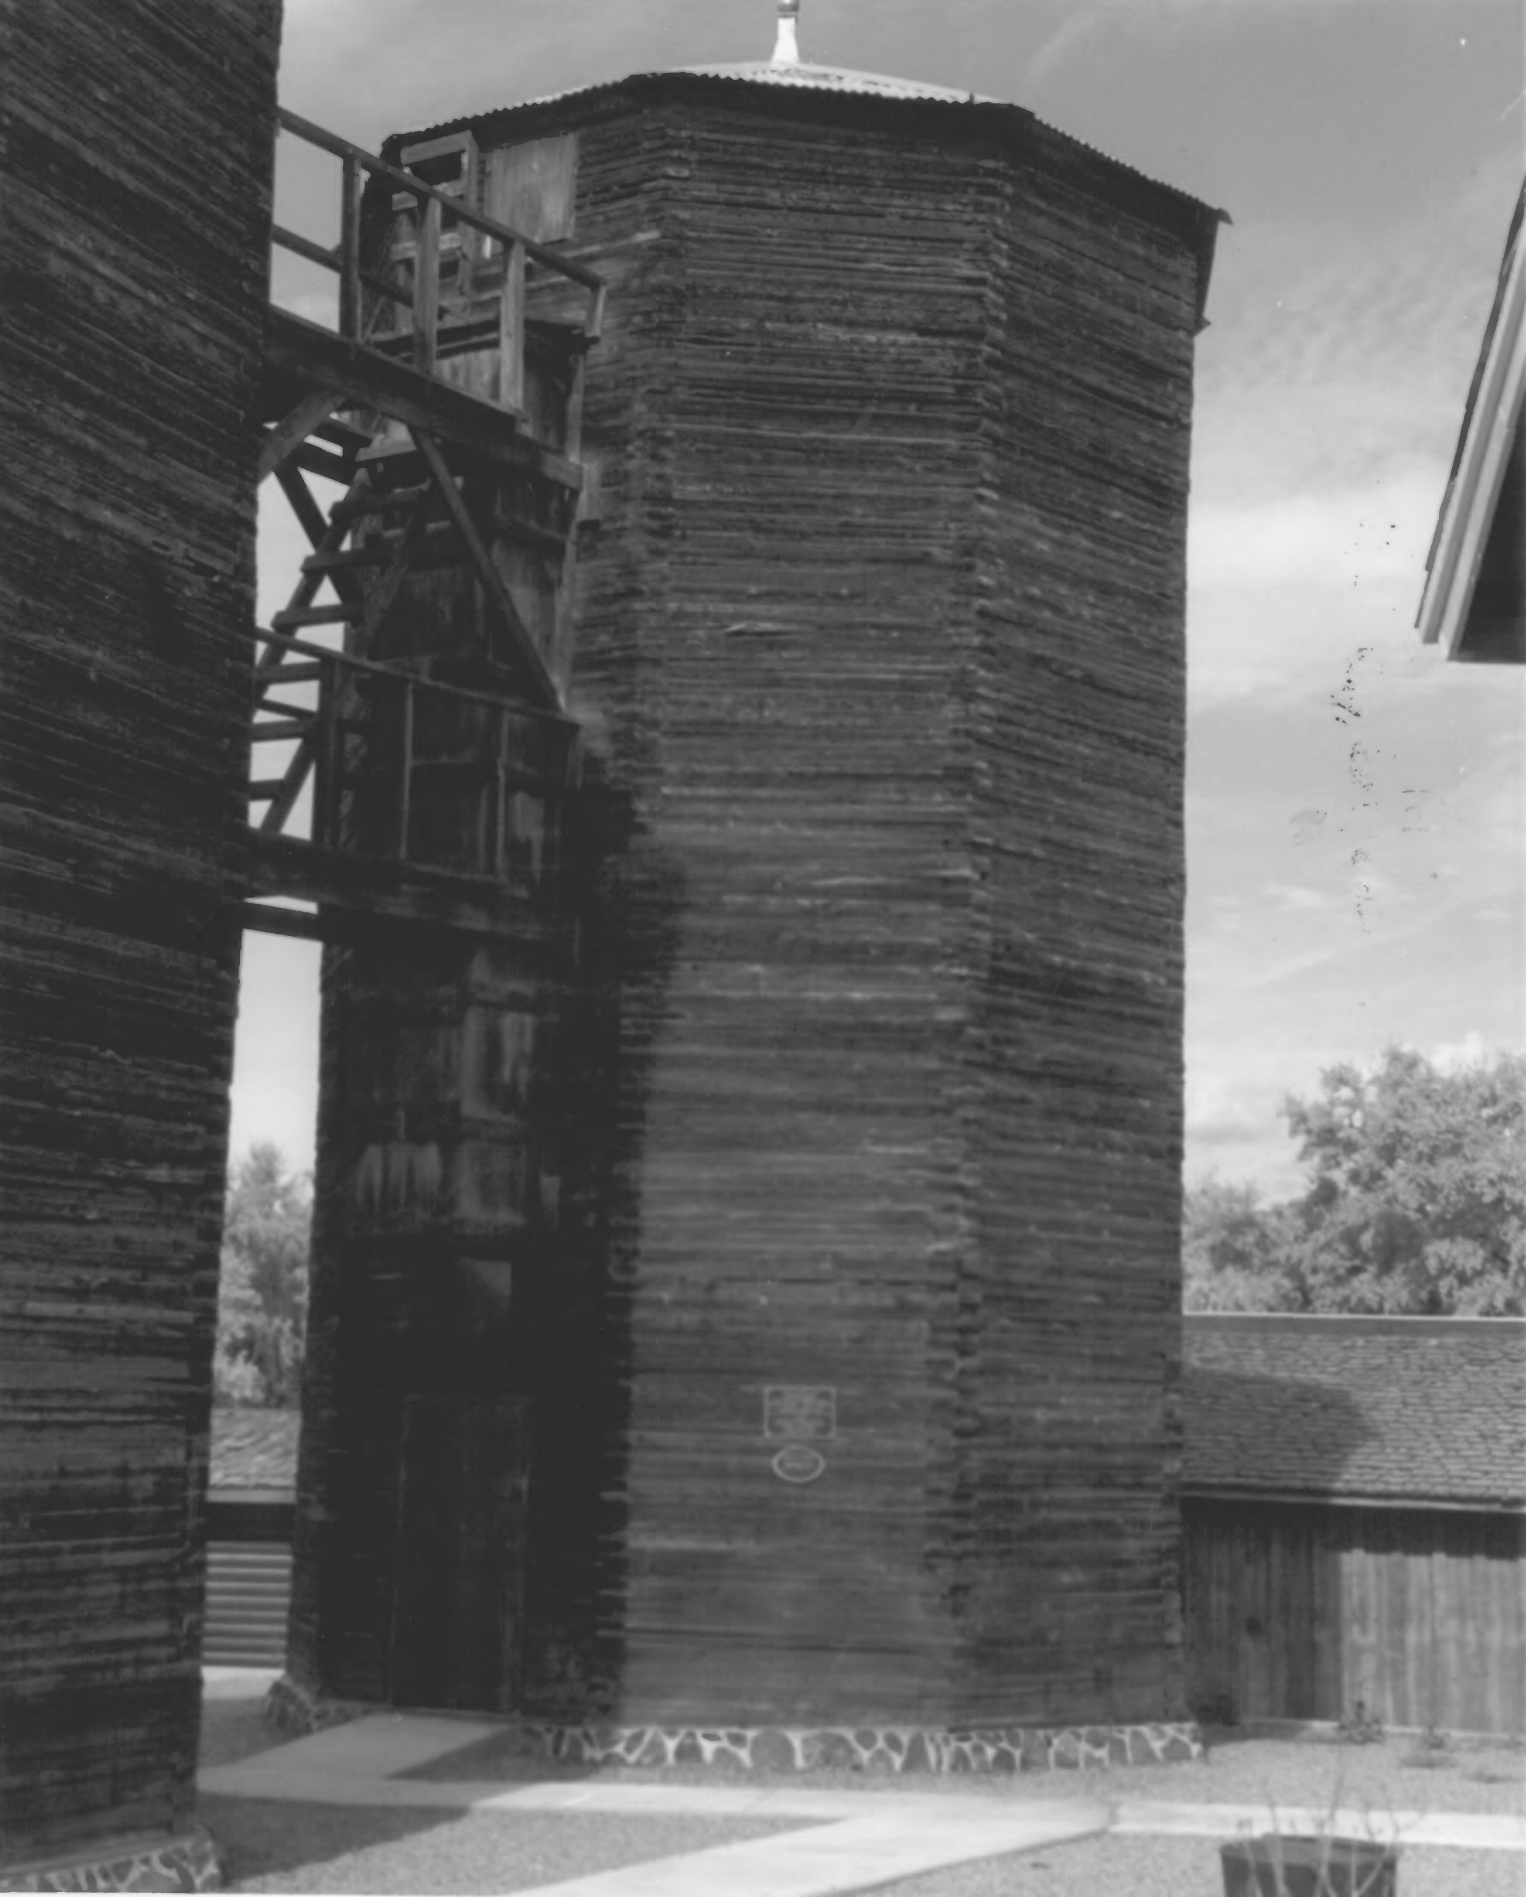

• 8/7/99

• Photographer retains negatives

• View inside most westerly silo, looking
up

- 4
- Surface Creek Livestock Co, Selos
 - Delta County, Co.
 - Kathryn Harris, Photographer
 - 8/7/99
 - Photographer retains negatives
 - Faang North

Grain Elevator
National Historic Landmark
1973

• Surface Creek Lincoln Co, S. Dak

• Hetta County, Co.

• Kathryn Marris, Photographer

• 8/7/99

• Photographer retains negatives

• Facing NW

(5)