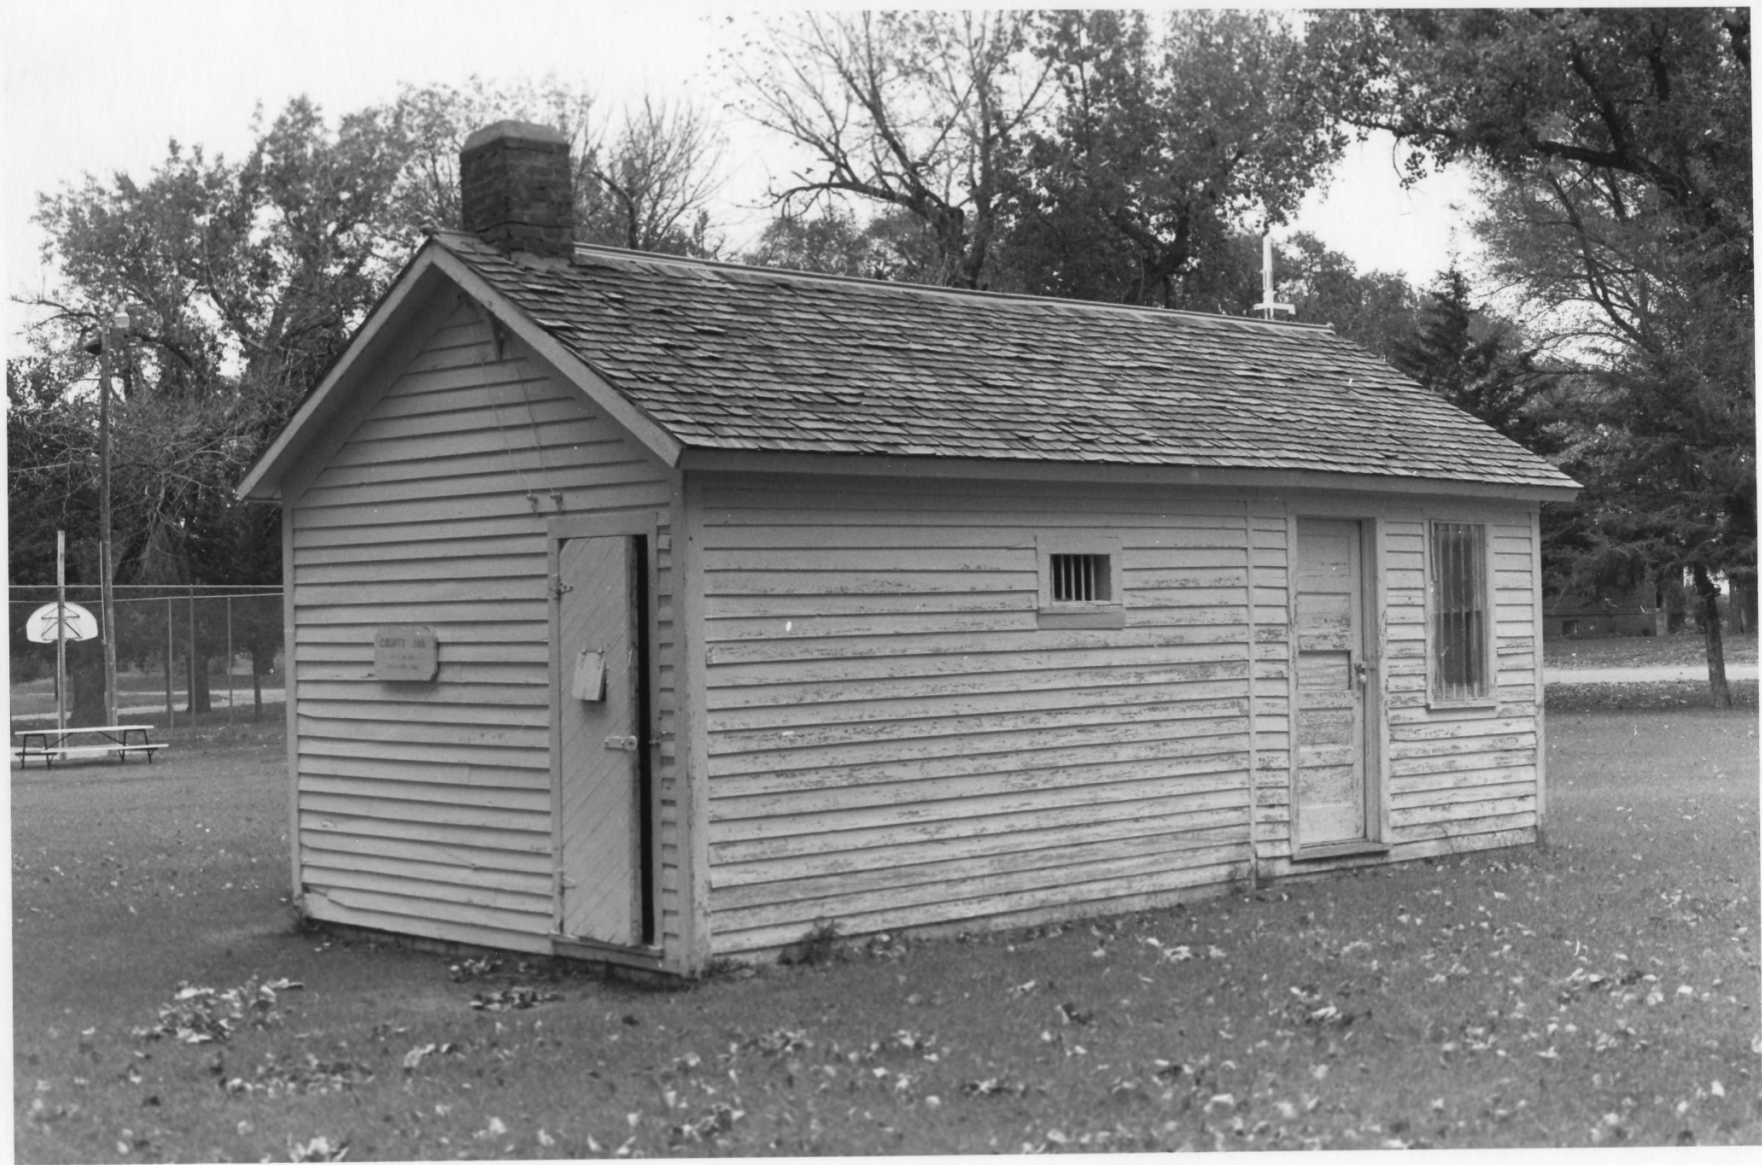

8809/9:9

Arthur County Courthouse (NeHBSA101-4)

Arthur, Arthur Co, NE

Photo by BJB Long, FOUR MILE RESEARCH

Nov 1988

(NSHS 8809/9:9)

Looking NE, showing W+S facades

Photo 1 of 4

8809/9:15

Arthur County Courthouse (Jail) (NEHBS AT01-4)

ARTHUR, Arthur Co. NE

Photo by BJB Long, FOUR MILE RESEARCH

Nov 1988

(NSHS 8809/9:15)

Looking NE, showing S+W facades of jail

Photo 2 of 4

1. New Court House (Wells 4701-4)  
Arthur, Arthur Co NE  
Photo by L. S. O. Office

Wells 4701-5  
Looking westward. Showing relative sizes  
of old (at R) former courthouse, &  
present courthouse.  
Photo 3 of 4