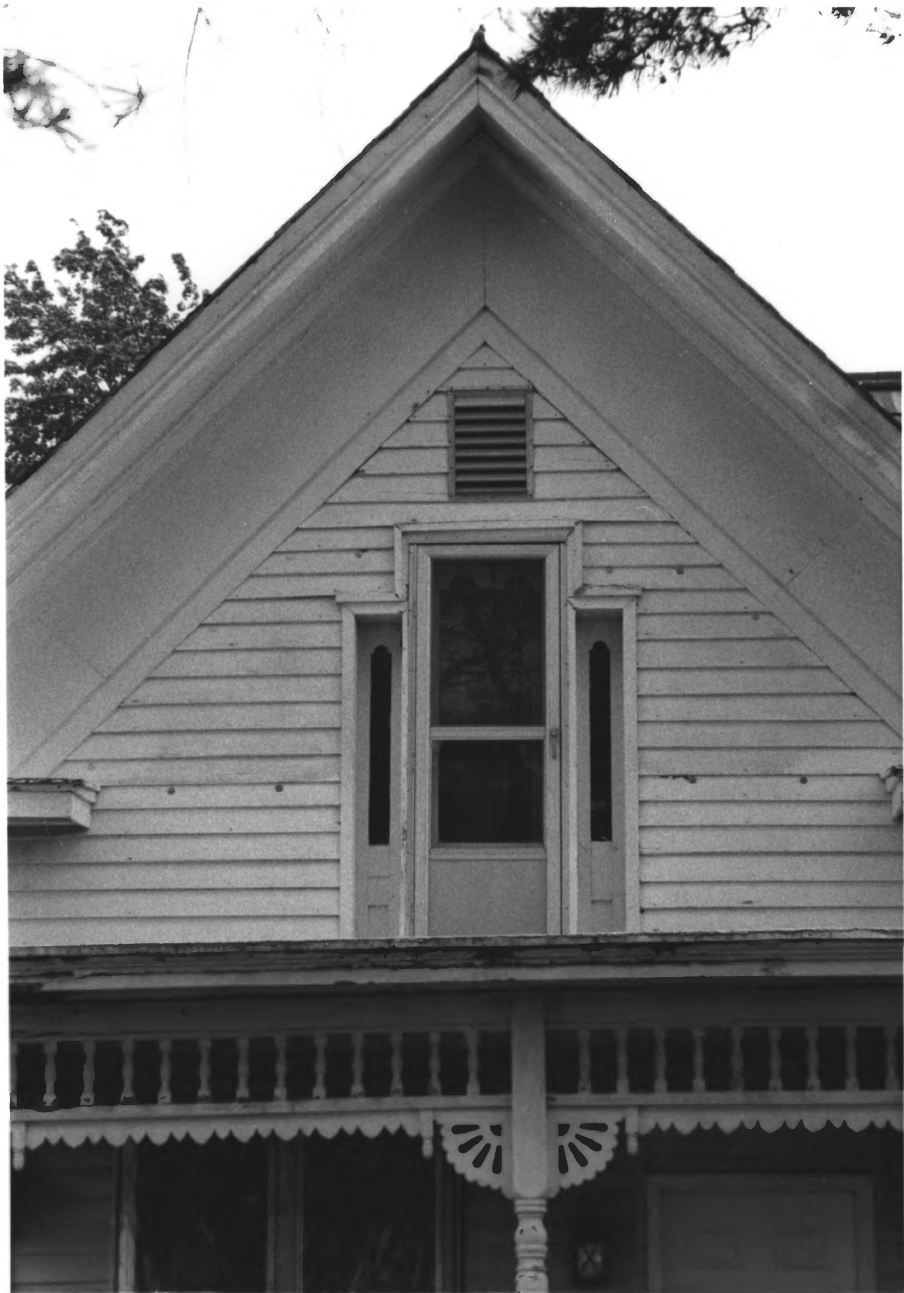

1. Henry F. Whitelock House
2. Shirley, Indiana
3. James Dauss
4. 6-1-83
5. 227 W. 11th St., Anderson, IN
6. North elevation, camera looking  
South
7. #1

1. Henry F. Whitelock House
2. Shirley, Indiana
3. James Dauss
4. 6-1-83
5. 227 W. 11th St., Anderson, IN
6. East Elevation, camera looking  
West
7. #2

1. Henry F. Whitelock House
2. Shirley, Indiana
3. James Dauss
4. 6-1-83
5. 227 West 11th St., Anderson, IN
6. West elevation, camera looking  
East
7. #3

1. Henry F. Whitelock House
2. Shirley, Indiana
3. James Daus
4. 6-1-83
5. 227 W. 11th St., Anderson, IN
6. South elevation, camera looking  
North
7. #4

1. Henry F. Whitelock House
2. Shirley, Indiana
3. James Dauss
4. 6-1-83
5. 227 W. 11th St., Anderson, IN
6. Eave & Cornice detail, camera  
facing N.E.
7. #5

1. Henry F. Whitlock House
2. Shirley, Indiana
3. James Dauss
4. 6-1-83
5. 227 W.11th St., Anderson, IN
6. Close up of North gable showing door & windows onto porch, camera facing South