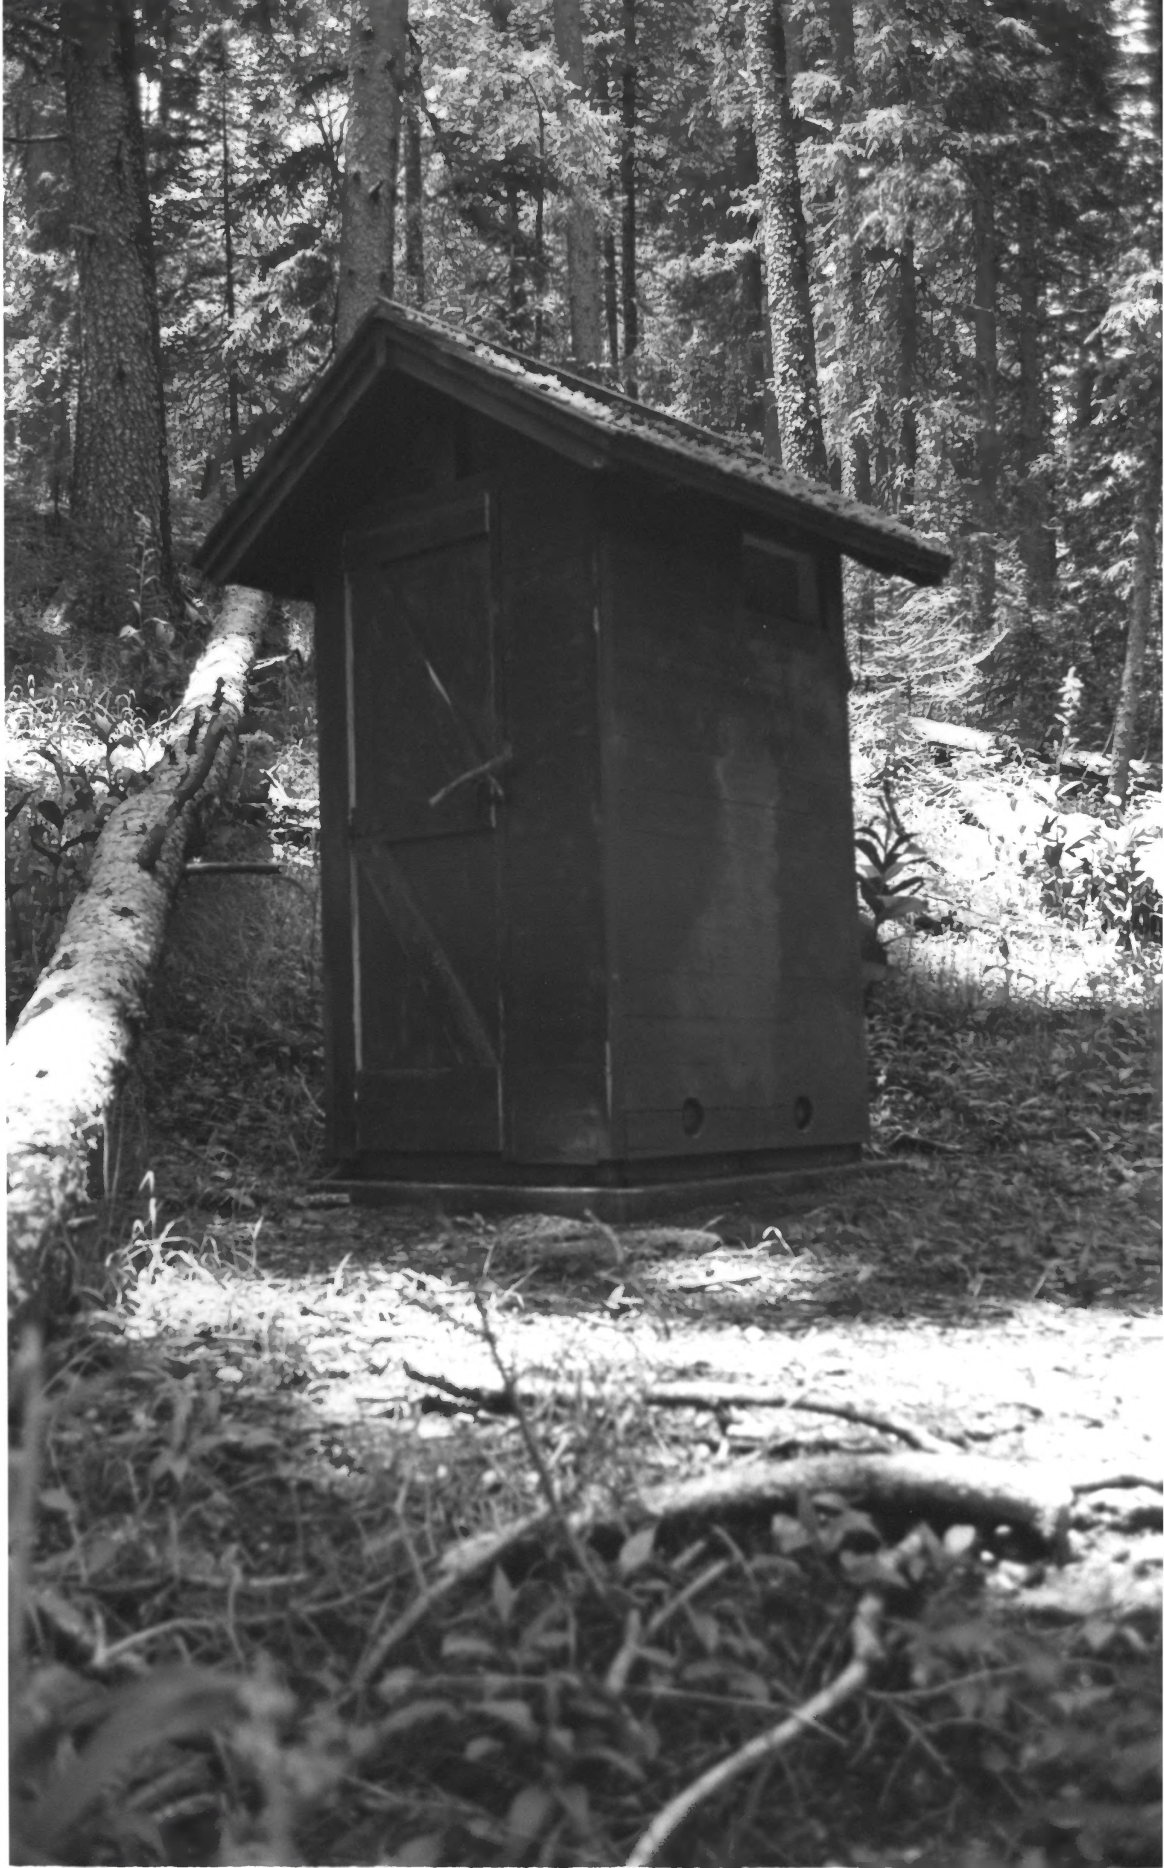

CATHERINE M. CAMERON

JULY 1988

SUPERVISORS OFFICE, COCONINO NATIONAL FOREST

FACING WEST, SHOWING BACK OF BARN

CNF 10

GIMA PARK GUARD STATION

CHIRICAHUA MOUNTAINS, ARIZONA

CATHERINE M. CAMERON

JULY 1988

SUPERVISOR'S OFFICE, COLORADO NATIONAL FOREST

FACING SOUTHEAST, SHOWING FRONT OF TOOL SHED

CNF 11

PIMA PARK GUNPO STATION

CHIRICAHUA MOUNTAINS, ARIZONA

CATHERINE M. CAMERON

JULY 1988