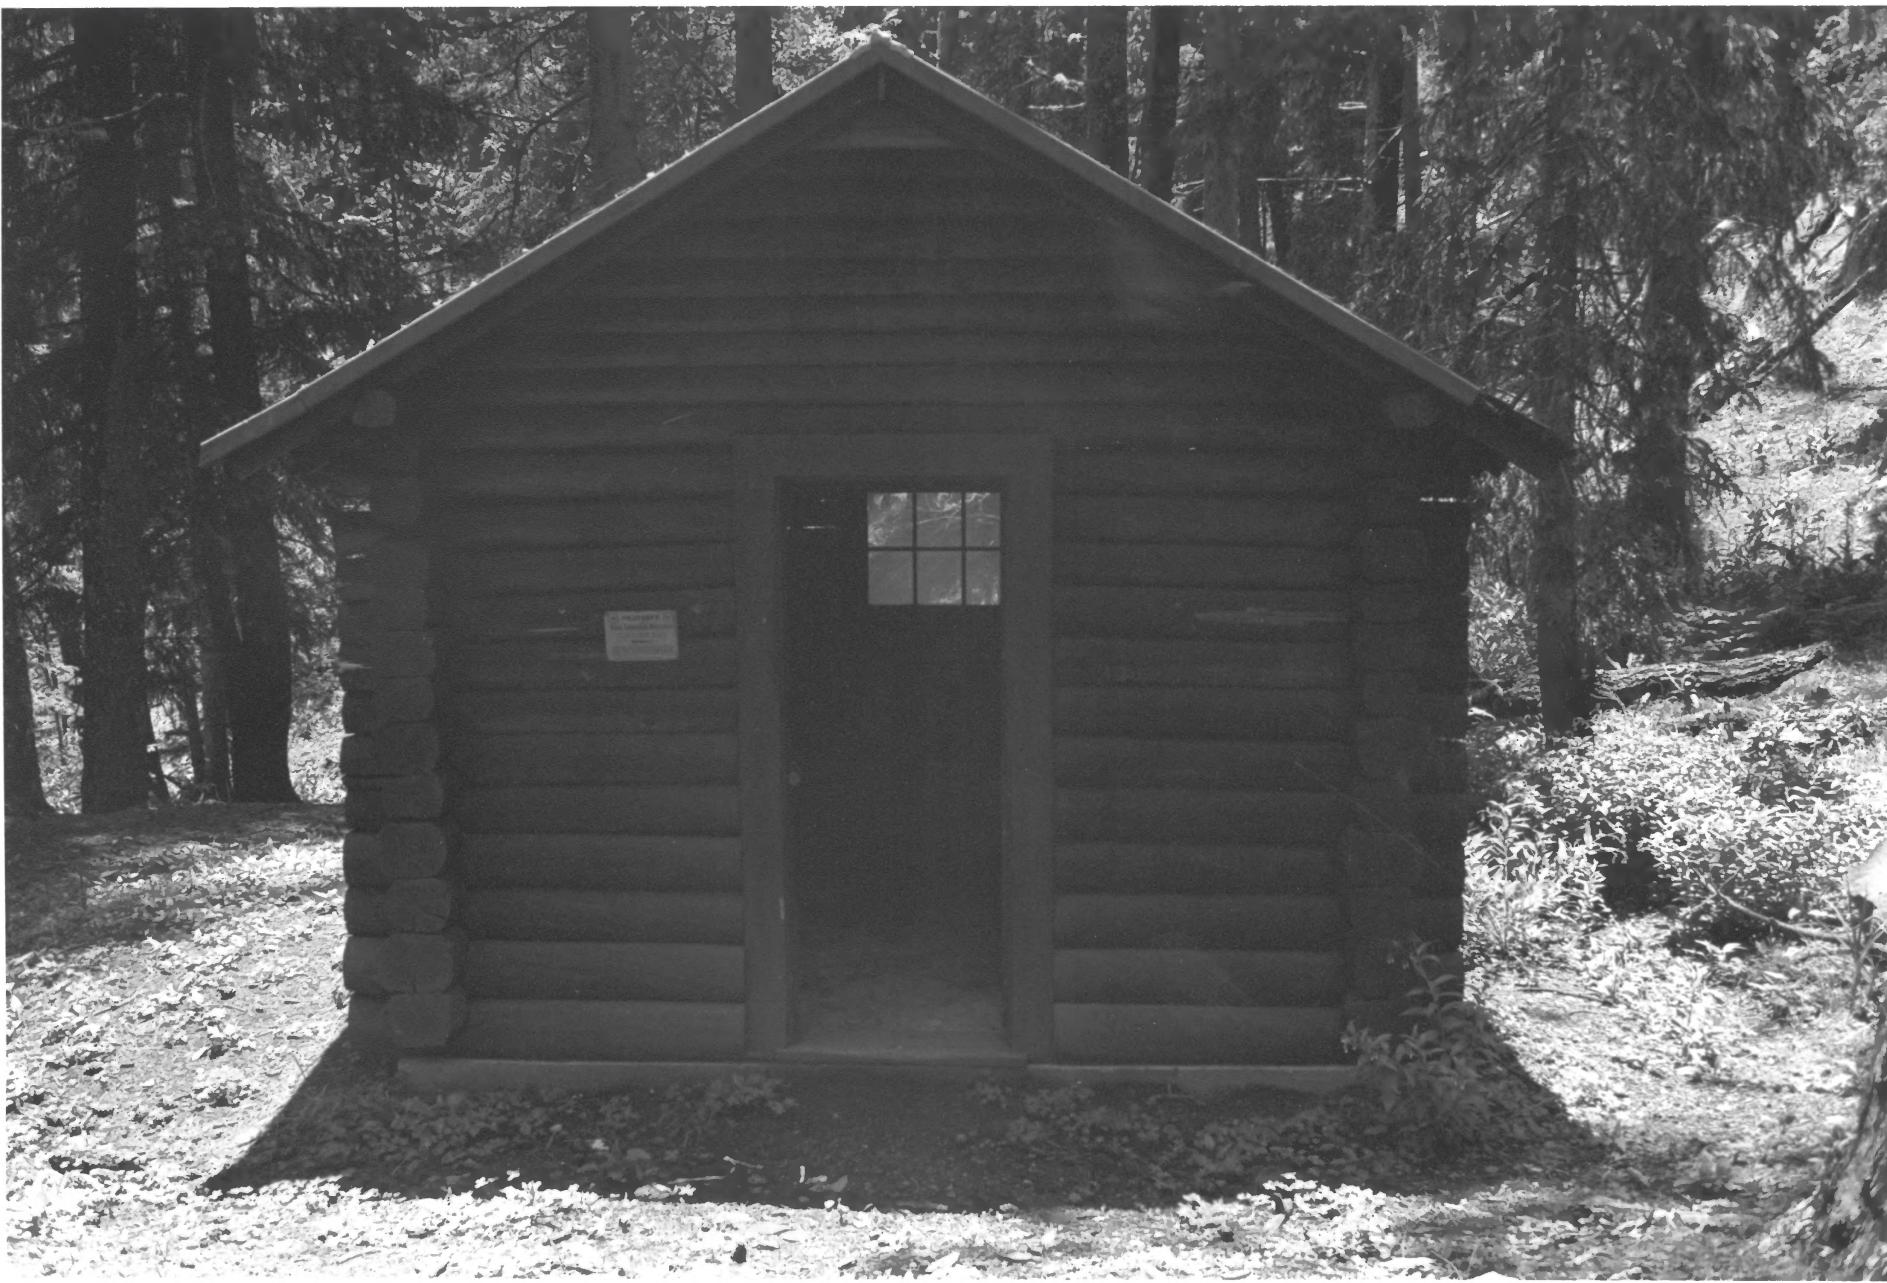

CIMA PEAK GUARD STATION

CHIRICAHUA MOUNTAINS, ARIZONA

CATHERINE M. CAMERON

JULY 1988

SUPERVISORS OFFICE, COCONINO NATIONAL FOREST  
FACING SOUTHWEST, SHOWING FRONT OF CRABIN

CMF 9

CIMA PARK GUARD STATION

CHIRICAHUA MOUNTAINS, ARIZONA

CATHERINE M. CAMERON

JULY 1988

SUPERVISORS OFFICE, COCONINO NATIONAL FOREST

FACING WEST, SHOWING BACK OF BARN

CNF 10

GIMA PARK GUARD STATION

CHIRICAHUA MOUNTAINS, ARIZONA

CATHERINE M. CAMERON

JULY 1988

SUPERVISOR'S OFFICE, COLORADO NATIONAL FOREST

FACING SOUTHEAST, SHOWING FRONT OF TOOL SHED

CNF 11

PIMA PARK GUNPO STATION

CHIRICAHUA MOUNTAINS, ARIZONA

CATHERINE M. CAMERON

JULY 1988