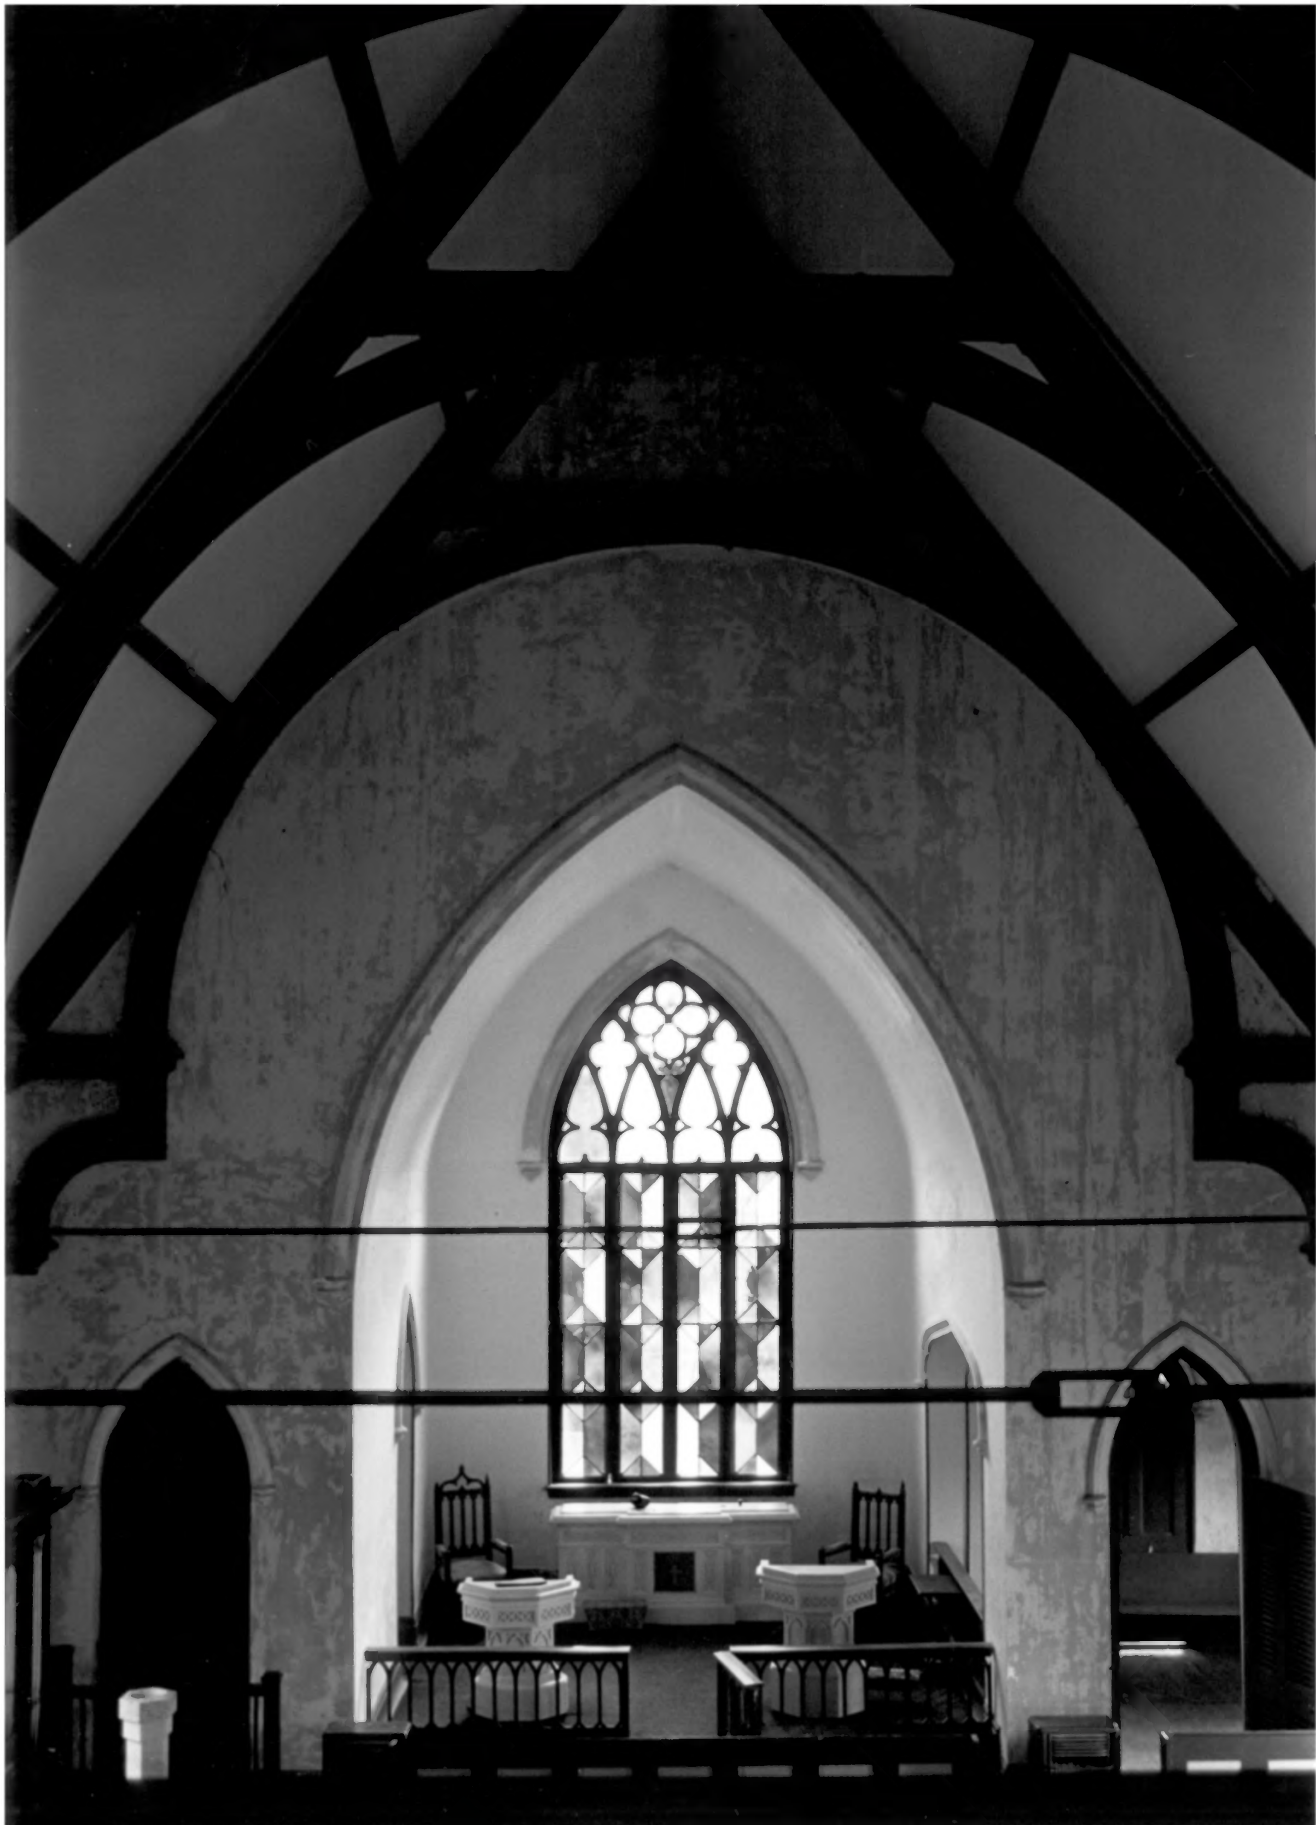

Photo No. 2 ^{of 4} Christ Church
Church Hill, Jefferson County, Mississippi
William C. Allen
Mississippi Department of Archives
and History
October, 1976
South (rear) and west elevations

NOV 29 1976

DOE MAY 6 1977