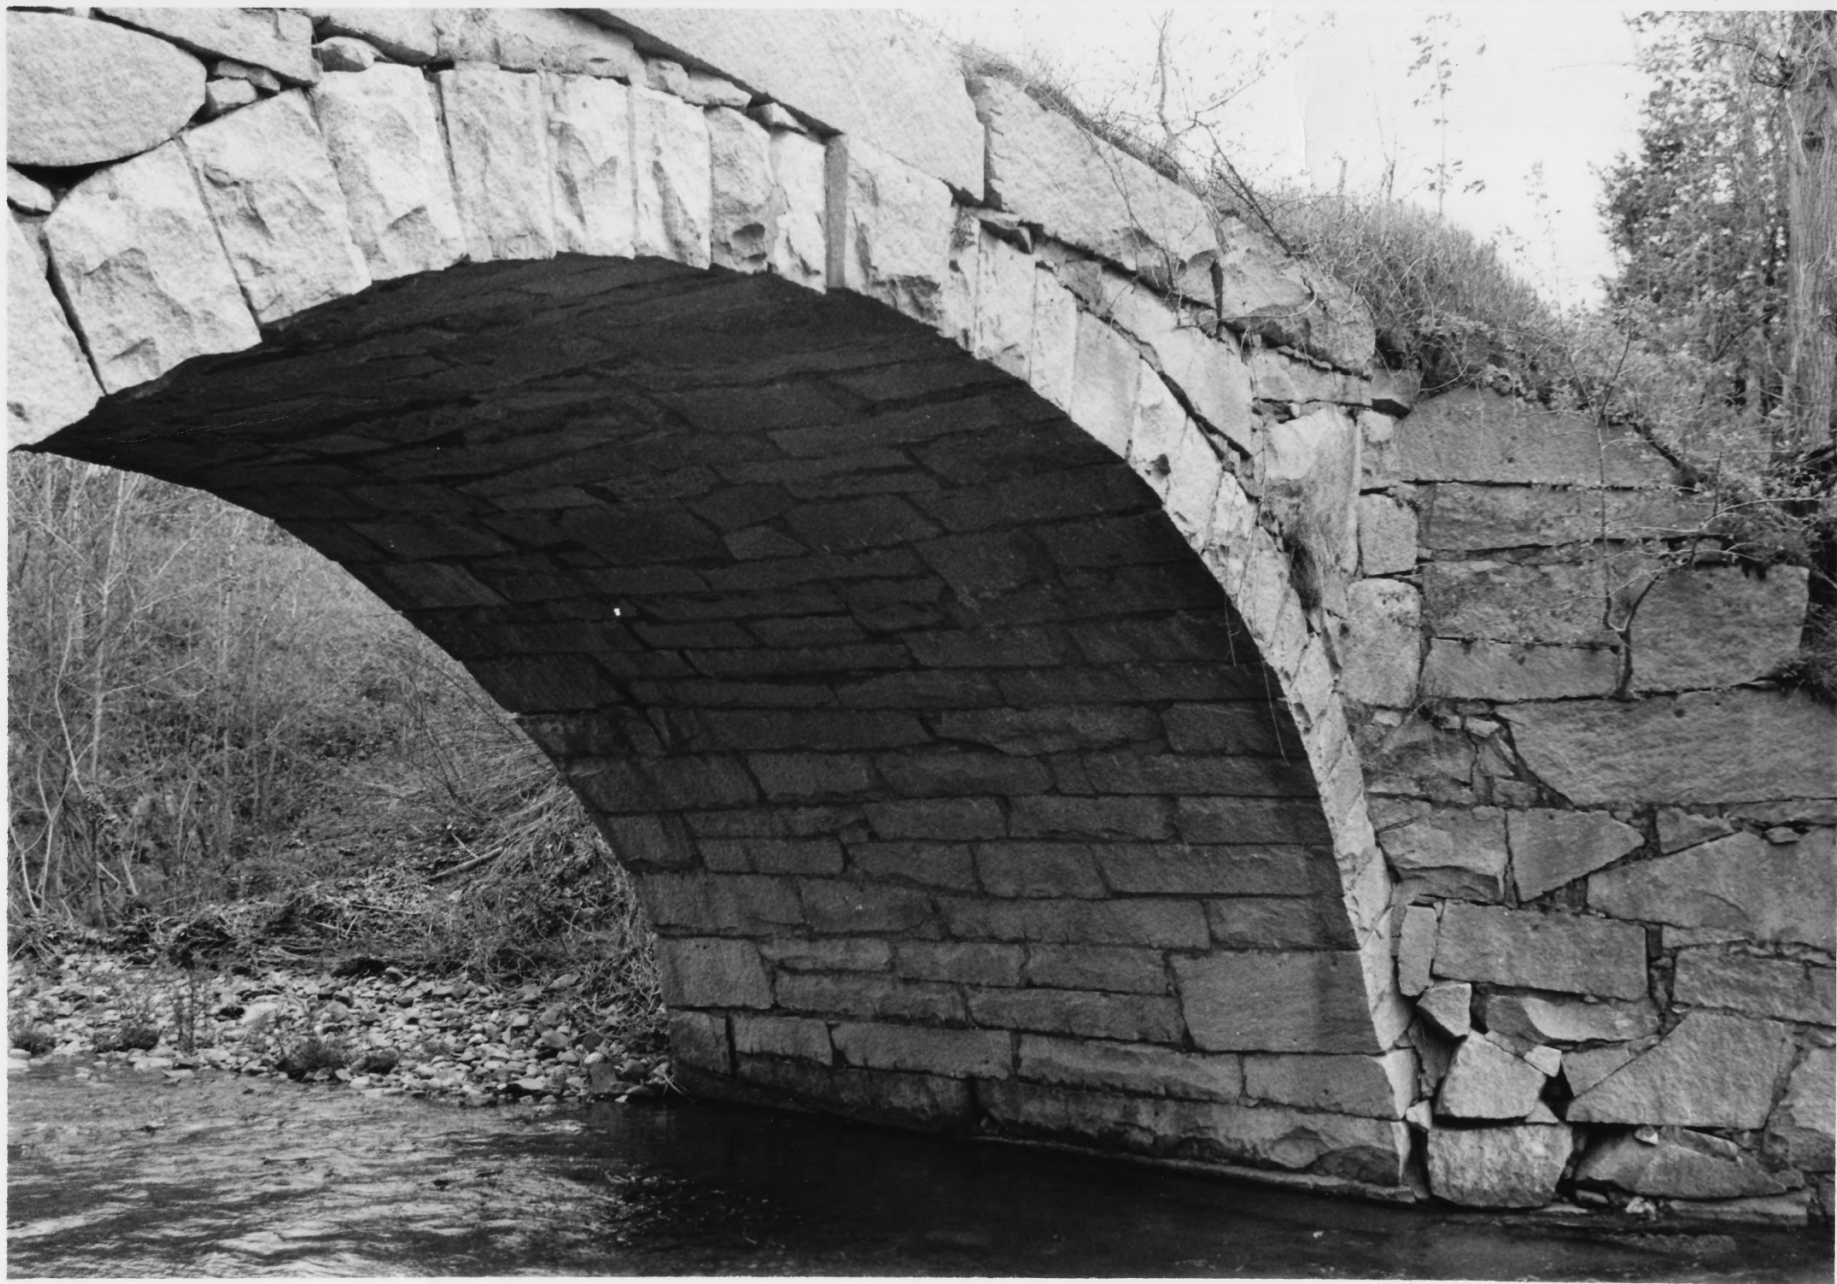

East Putney Brook Stone Arch Bridge
Putney, Vermont

Windham Co.
Credit: Hugh H. Henry

Date: May, 1976

Negative filed at Vermont Division
for Historic Preservation

South end - view SE
Photograph 2

OCT 1 1976