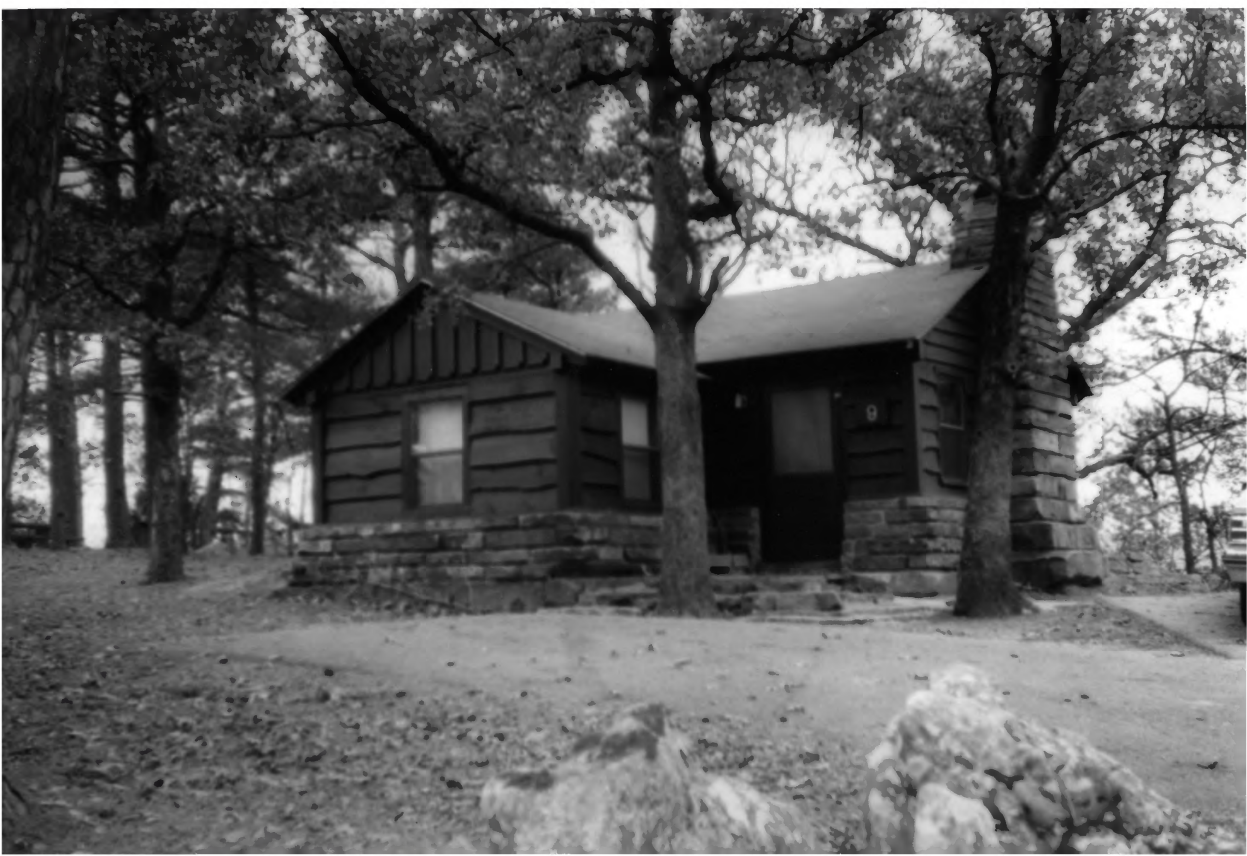

#127

CABIN #10 (STYLE 2) -- ROBBERS CAVE STATE PARK

LATIMER COUNTY, OKLAHOMA
PHOTOG.: NEVSA CLARK

3/5/93

NEGS.: OKLAHOMA SHPO

NORTHEAST

#125

CABIN #9 -- ROBBERS CAVE STATE PARK