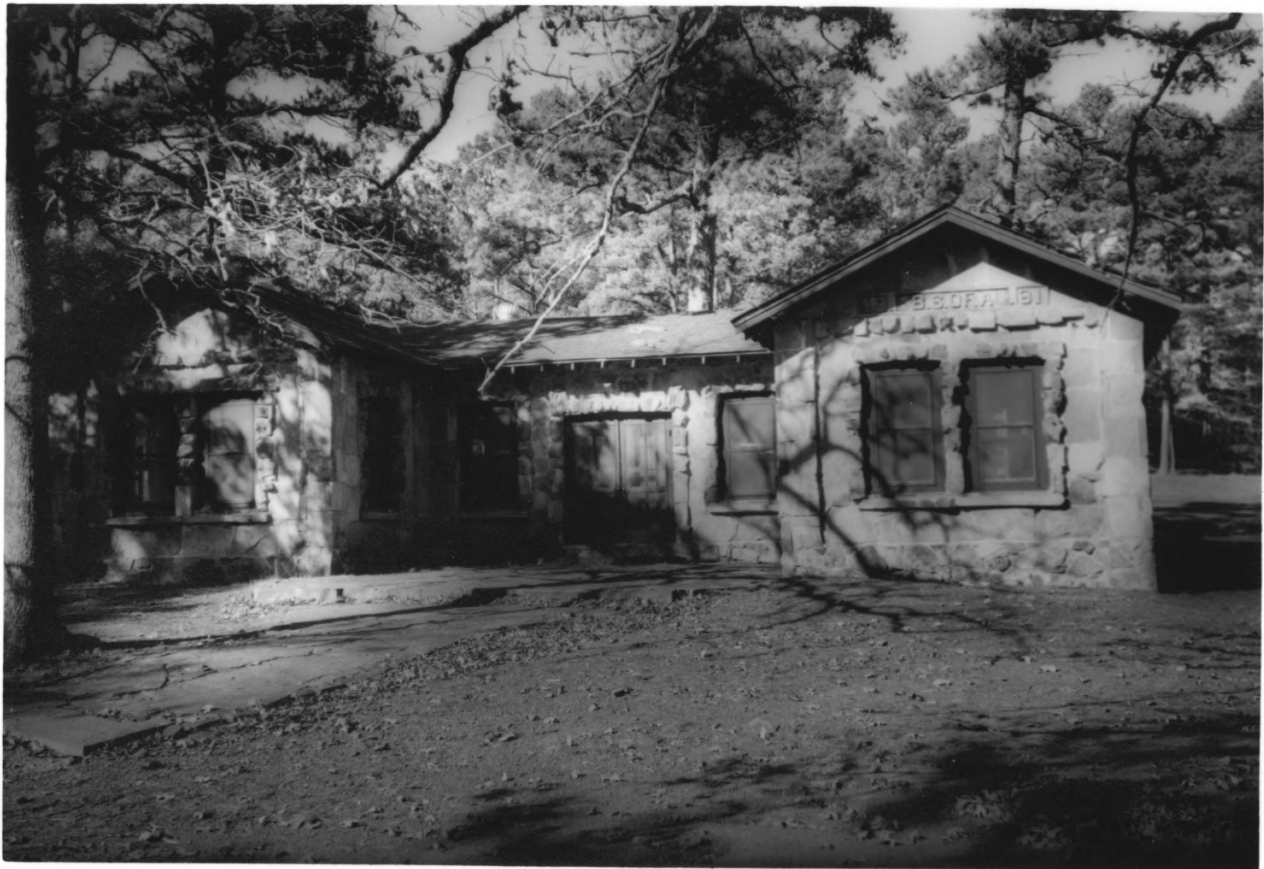

CABIN 21 BOY SCOUT CAMP -- ROBBERS CAVE STATE PARK

LATIMER COUNTY, OKLAHOMA

PHOTO: NEVSA CLARK

5/23/93

NEWS: OKLAHOMA SHPO

NORTHEAST

11

BOY SCOUT CABIN 1 -- ROBBERS CAVE STATE PARK