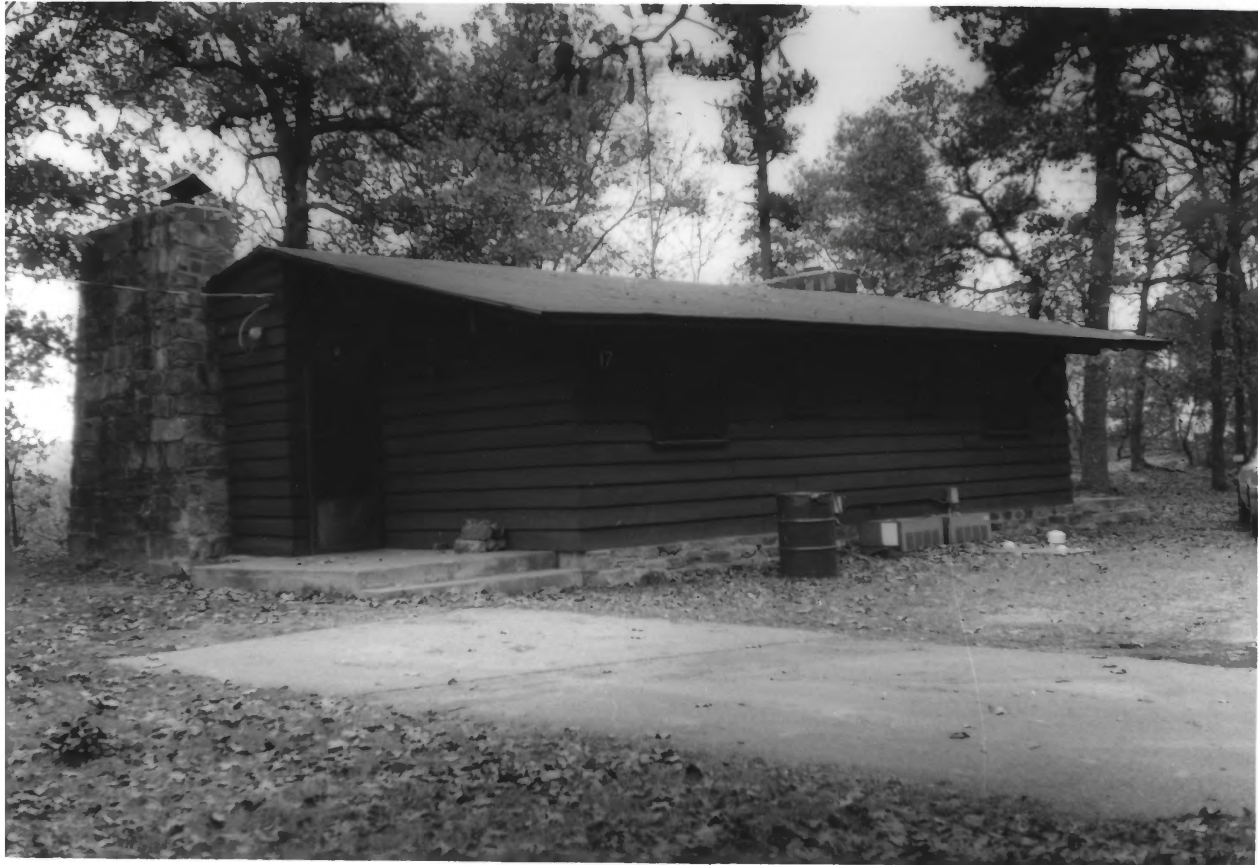

DUPLEX 16-17 -- ROBBERS CAVE STATE PARK

LATIMER COUNTY, OKLAHOMA

PHOTOGR. : NEVSA CLARK

11/7/94

NEGS. OKLAHOMA SHPD

SOUTHEAST

#122

CABIN 15 -- ROBBERS CAVE STATE PARK