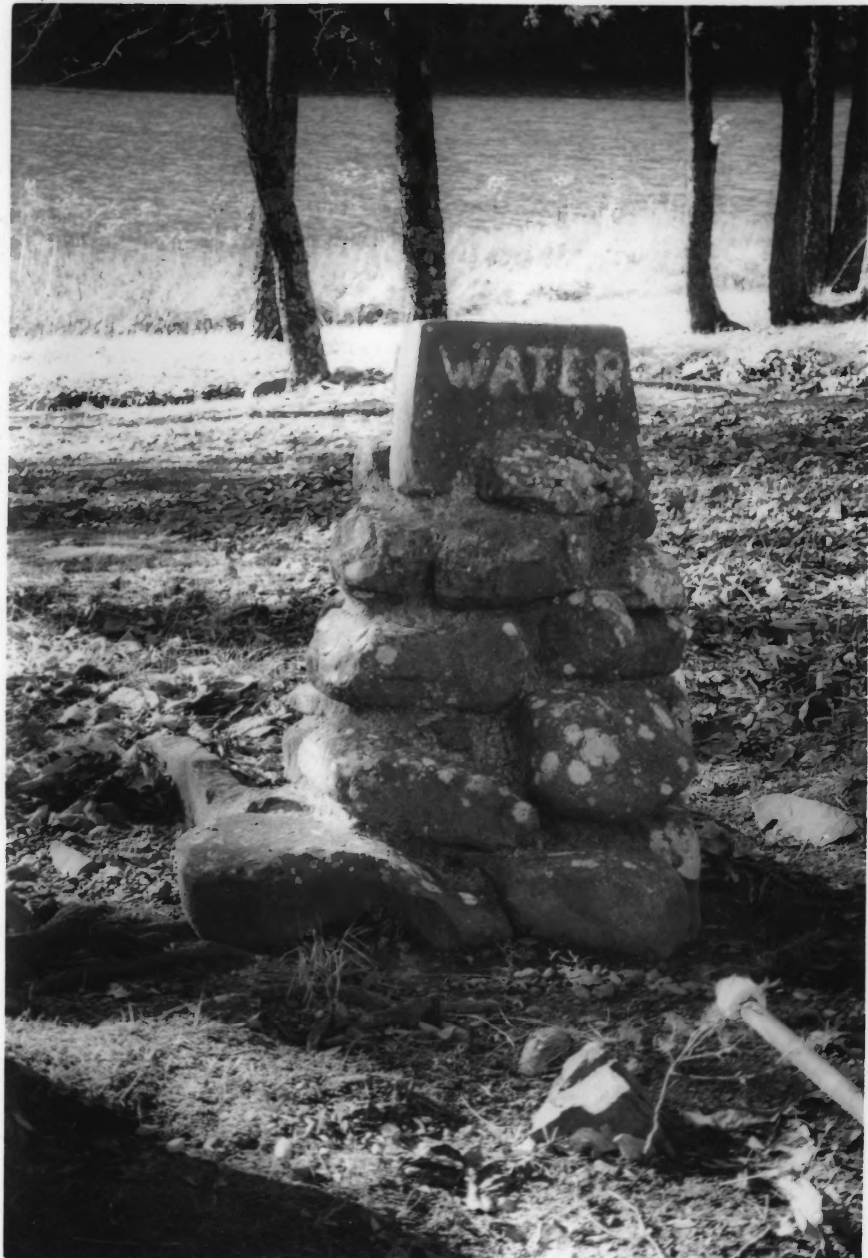

4/4/93

NEGS: OKLAHOMA SHPO

NORTH

90

LAKE CARLTON ROCK ALE WATER FAUCET -- ROBBERS CAVE STATE PARK

LATIMER COUNTY, OKLAHOMA

PHOTOG.: NEVSA CLARK

11/2/94