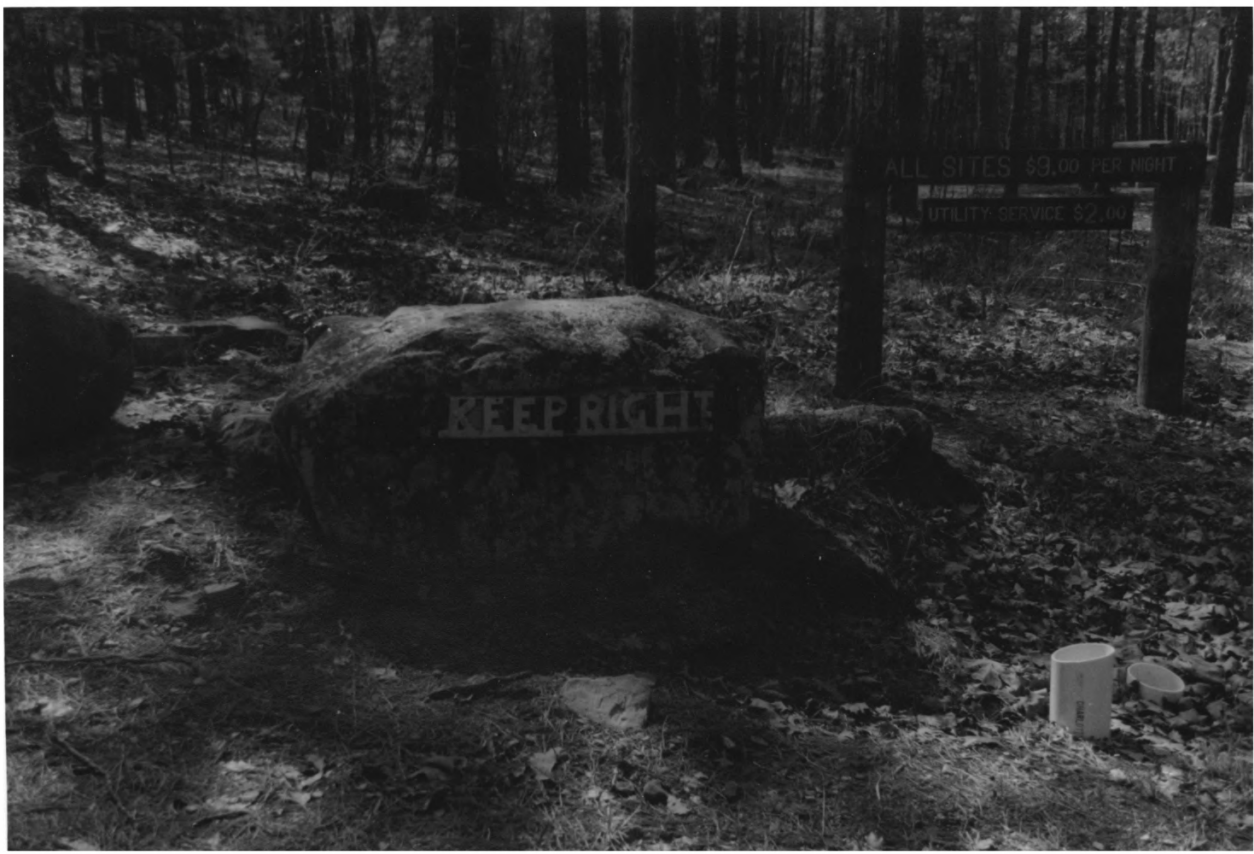

KEEP RIGHT

ALL SITES $9.00 PER NIGHT

UTILITY SERVICE $2.00